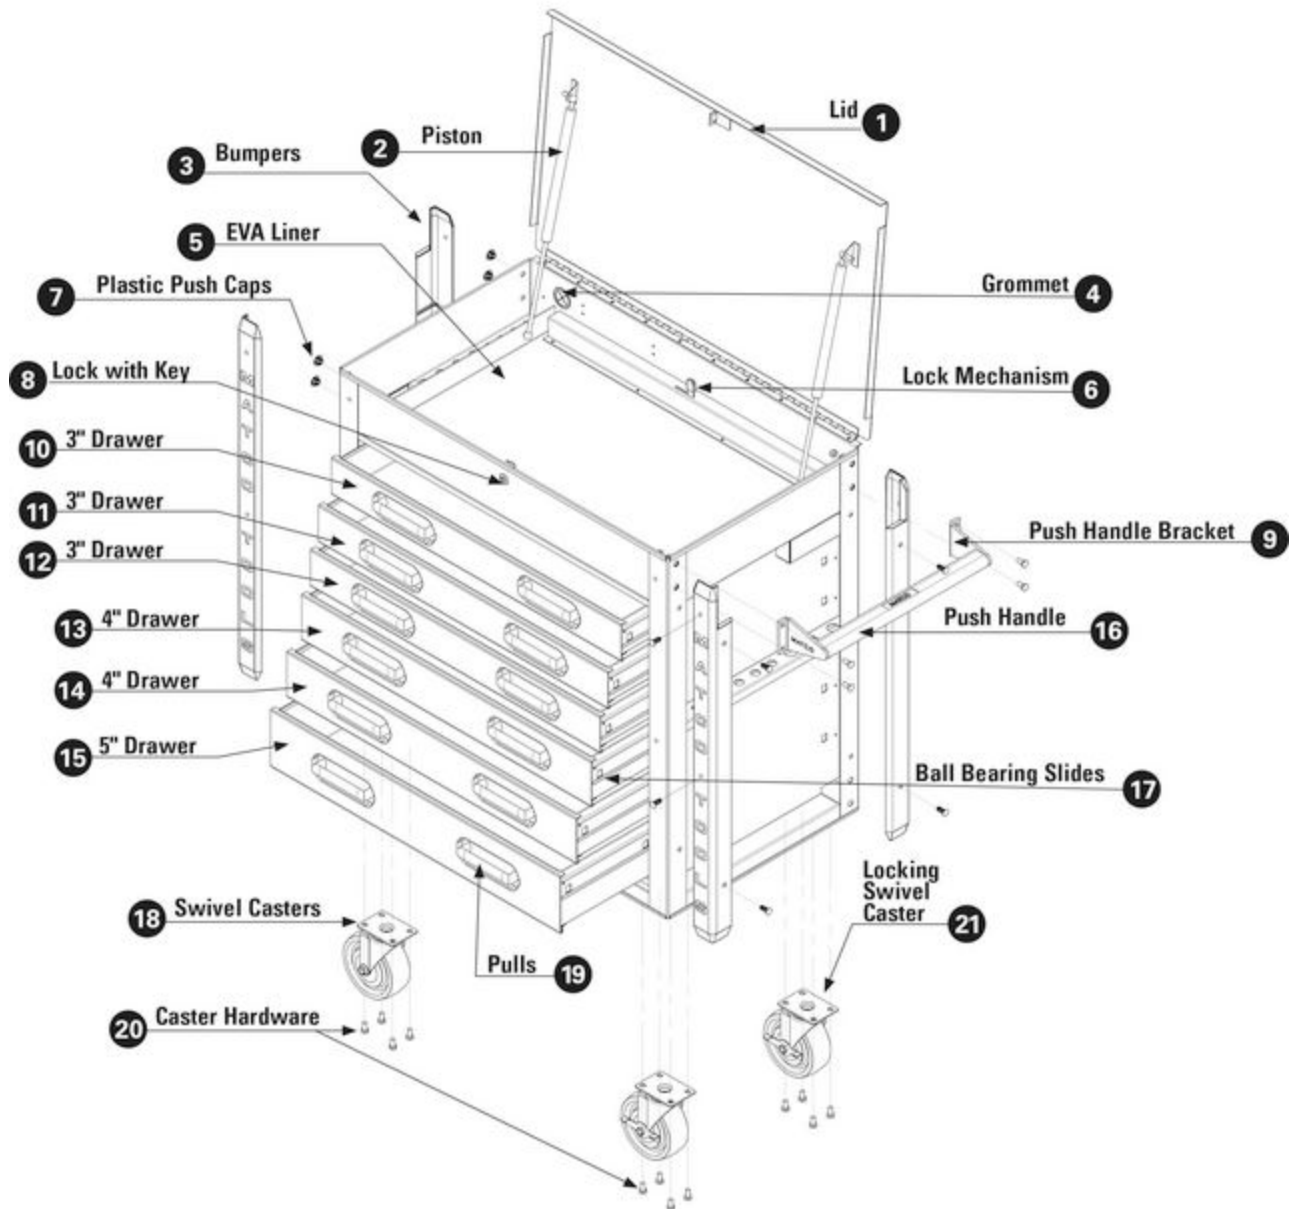

MSC4SPACE21 - HEAVY-DUTY FULL DRAWER SERVICE

Item: MSC4SPACE21

Description: HEAVY-DUTY FULL DRAWER SERVICE

Notes: Original from factory, the locking bar assembly is purple, this is not offered as a replacement. The replacement is gloss black if needed.

Figure No	Part Number	Description	No. Reqd	Warranty Code
1	*K7RSMSC4SPACELID	LID - MSC4SPACE - 9 HOLE - 80S SPACE VECTOR 2021 (THEME), PURPLE WITH GRAPHICS, WITH 9 RIVETS	1	
2	K7RSGPBK	ORIGINAL GAS PISTONS F/ MSC4OQ	2	X
3	K7RSMSC4BP	BUMPER (SET OF 4) F/MSC4	1	X
4	*K7RS4RCP	GROMMET	1	
5	K7RSMSC46LK	MSC4 LINER KIT	1	X
6	*K7RSMSC4FDLMPBK	LOCKING BAR ASSEMBLY, BLACK (REPLACEMENT IS BLACK, ORIGINAL IS PURPLE)	1	
7	K7RSFDPCK	PLASTIC CAP (SET OF 4)	1	X
8	RSLKB	MSC4 LOCK W/KEYS	1	B
9	*K7RSMSC4HBBK	PAIR OF PUSH HANDLE BRACKETS, BLACK, WITH HARDWARE	1	
10	*K7RSMSC4SPACEFDP3T	DRAWER 3" TOP - MSC4SPACE - 80S SPACE VECTOR 2021 (THEME), PURPLE WITH GRAPHICS	1	
11	*K7RSMSC4SPACEFDP3M	DRAWER 3" MIDDLE - MSC4SPACE - 80S SPACE VECTOR 2021 (THEME), PURPLE WITH GRAPHICS	1	
12	*K7RSMSC4SPACEFDP3B	DRAWER 3" BOTTOM - MSC4SPACE - 80S SPACE VECTOR 2021 (THEME), PURPLE WITH GRAPHIC	1	
13	*K7RSMSC4SPACEPLD4T	DRAWER 4" TOP - MSC4SPACE - 80S SPACE VECTOR 2021 (THEME), PURPLE WITH GRAPHICS	1	
14	*K7RSMSC4SPACEPLD4B	DRAWER 4" BOTTOM - MSC4SPACE - 80S SPACE VECTOR 2021 (THEME), PURPLE WITH GRAPHICS	1	
15	*K7RSMSC4SPACEPLD5	DRAWER 5" - MSC4SPACE - 80S SPACE VECTOR 2021 (THEME), PURPLE WITH GRAPHICS	1	
16	K7RSMSC4HDL	SIDE HANDLE F/MSC4	1	X
17	K7RSRBS	ROLLER BEARING SLIDES	6	X
18	K7RSSWCSBK	5" BLACK SWIVEL CASTER F/ MSC4	2	X
19	MSC4HBK	6 PC BLACK HANDLES MSC4 CART	2	B
20	*K7RSMSC4FDBKBK	CASTER BOLT KIT, QTY 16 HEX BOLTS, QTY 16 WASHERS, BLACK	1	
21	K7RSSWLCSBK	BLACK CASTER F/ MSC4	2	X