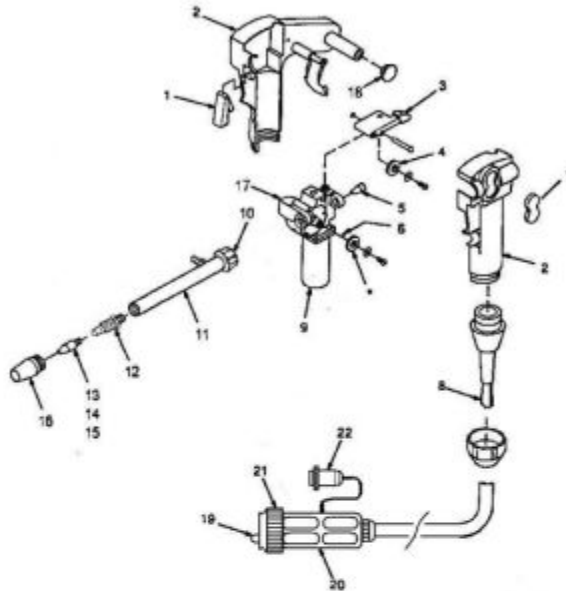

MSG114 - ALUMIN SPOOL GUN 12' (MG140)

SG114 & SG117 SPOOL GUN PART LISTING

Item No.	Part No.	Qty.	Description
1	185N0005	1	Trigger Switch
2	186418	1	Plastic Case
3	186145	1	Pressure Arm
4	186414	1	Push Roll
5	186410	1	Inlet Guide
6	186488	1	Key
7	186413	1	Drive Roll Cover
8	160N00xx	1	Cable/Gas Hose Assembly
9	186417	1	Drive Motor
10	196847	1	Mounting Nut
11	196827 III	1	Barrel Assembly
12	002N0078	1	Gas Diffuser
13	140N0008	1	Contact Tip .023"
14	140N0059	1	Contact Tip .030"
15	140N0177	1	Contact Tip .035"
16	145N0075	1	Nozzle, Conical
17	186412	1	Gear Box
18	186710	1	Knob, Spool Holder
19	501N0003	1	Central Adaptor Block
20	501N0045	1	Adaptor Support, Complete
21	501N0013	1	Adaptor Nut
22	175N9036	1	Control Plug 2-Pin

Item: MSG114

Description: ALUMIN SPOOL GUN 12' (MG140)

Notes: N/A

Figure No	Part Number	Description	No. Reqd	Warranty Code
-----------	-------------	-------------	----------	---------------