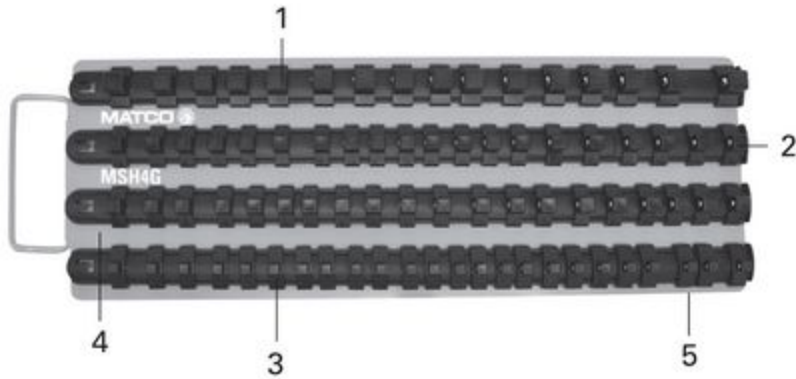

MSH4G - MAGNETIC SOCKET RAIL FOR 80 SO

MAGNETIC SOCKET RAIL TRAY
FOR 80 SOCKETS

MSH4G

PARTS BREAKDOWN

Item: MSH4G

Description: MAGNETIC SOCKET RAIL FOR 80 SO

Notes: N/A

Figure No	Part Number	Description	No. Reqd	Warranty Code
1	*H1MSH4G12	1/2IN SOCKET HOLDER 25PC	1	
2	*H1MSH4G38	3/8IN SOCKET HOLDER 25PC	1	
3	*H1MSH4G14	1/4IN SOCKET HOLDER 25PC	1	
4	*H1MSH4G-TRAY	STEEL TRAY W/RAILS F/MSH4G	1	
5	*H1MSH4G-MAG	ADHESIVE BASE MAGNET F/MSH4G	2	