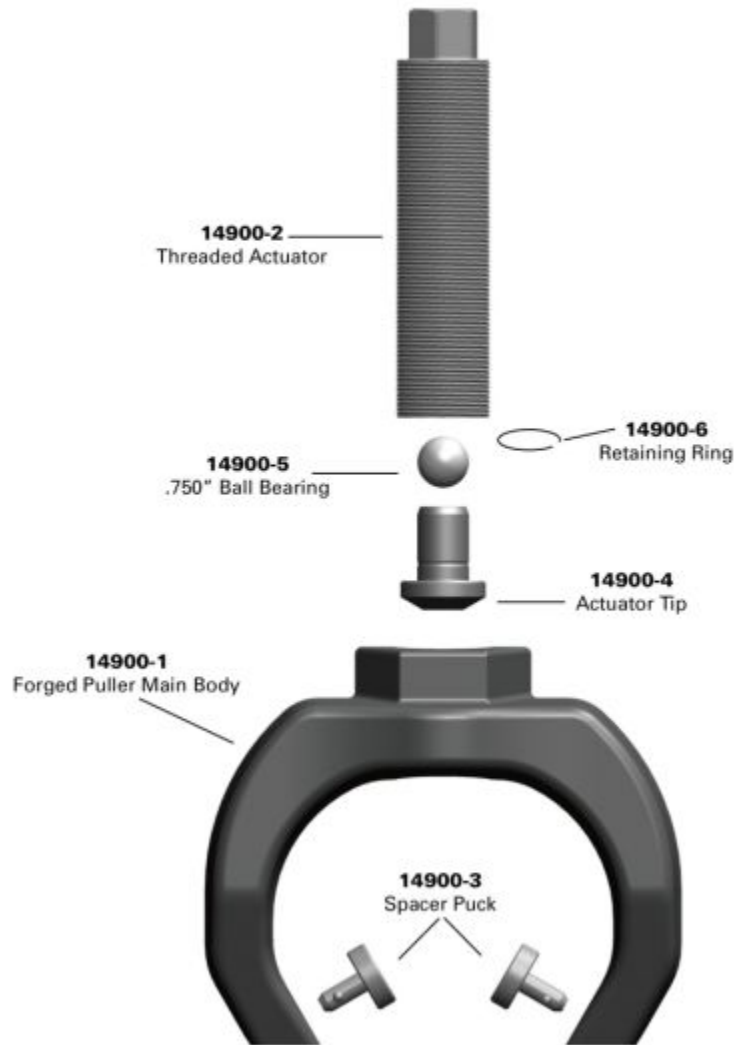

MST149 - SHEPPARD PITMAN ARM REMOVER

**MST149**

Item: MST149

Description: SHEPPARD PITMAN ARM REMOVER

**Notes:** This is the MST149 Parts Manual image with corresponding part numbers.

Figure No	Part Number	Description	No. Reqd	Warranty Code
1	TG14900-1	FORGED PULLER MAIN BODY	1	K
2	TG14900-2	THREADED ACTUATOR F/MST149	1	K
3	TG14900-3	SPACER PUCK F/MST149	2	K
4	TG14900-4	ACTUATOR TIP F/MST149	1	K
5	TG14900-5	.750 BALL BEARING F/MST149	1	K
6	TG14900-6	RETAINING RING F/MST149	1	K