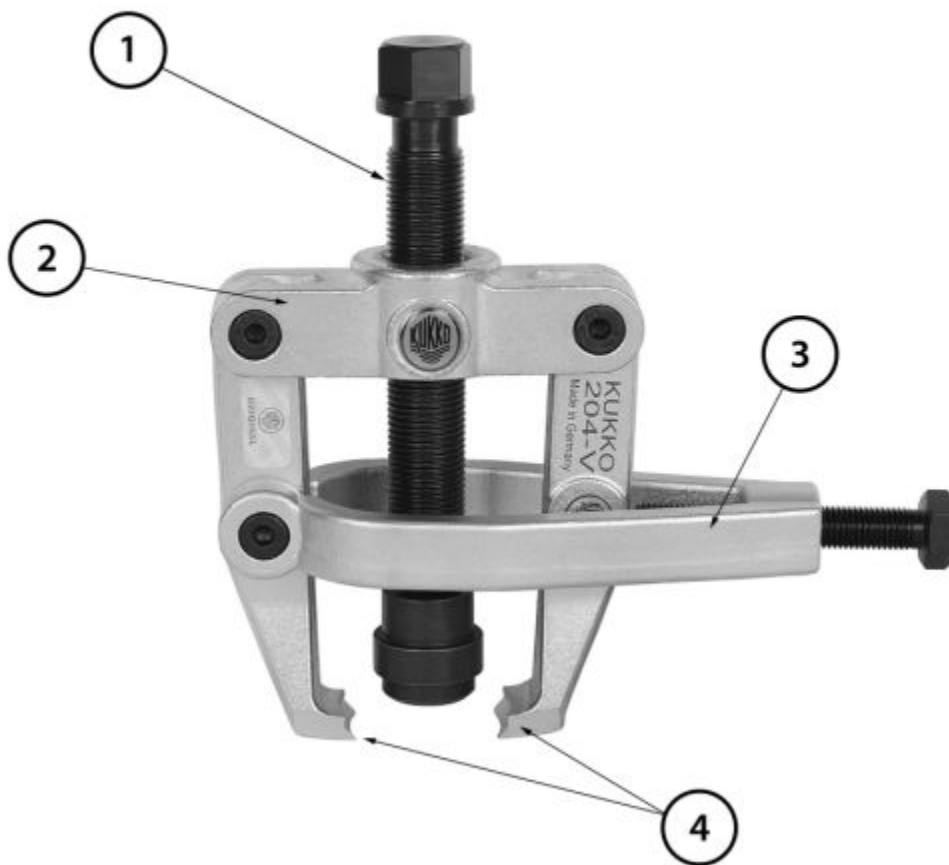

MST204 - 2 ARM INNER RACE PULLER

PARTS BREAKDOWN

MATCO No.: MST204
KUKKO No.: 204-V

Item: MST204

Description: 2 ARM INNER RACE PULLER

Notes: Puller hooks are specially hardened and smoothed. When the tension clamp is tightened, the pulling jaws grip below the part to be removed and loosen it before the actual removal process. Clamps increase the pressure of the hooks significantly.

Figure No	Part Number	Description	No. Reqd	Warranty Code
1	R9204-V-06	PRESSURE SPINDLE F/MST204	1	G
2	R9204-2-T	CROSS BEAM F/MST204	1	G
3	*R9204201	COMPLETE CLAMP	1	
4	R9204-02100P	PAIR OF PULLING ARMS F/MST204	2	G