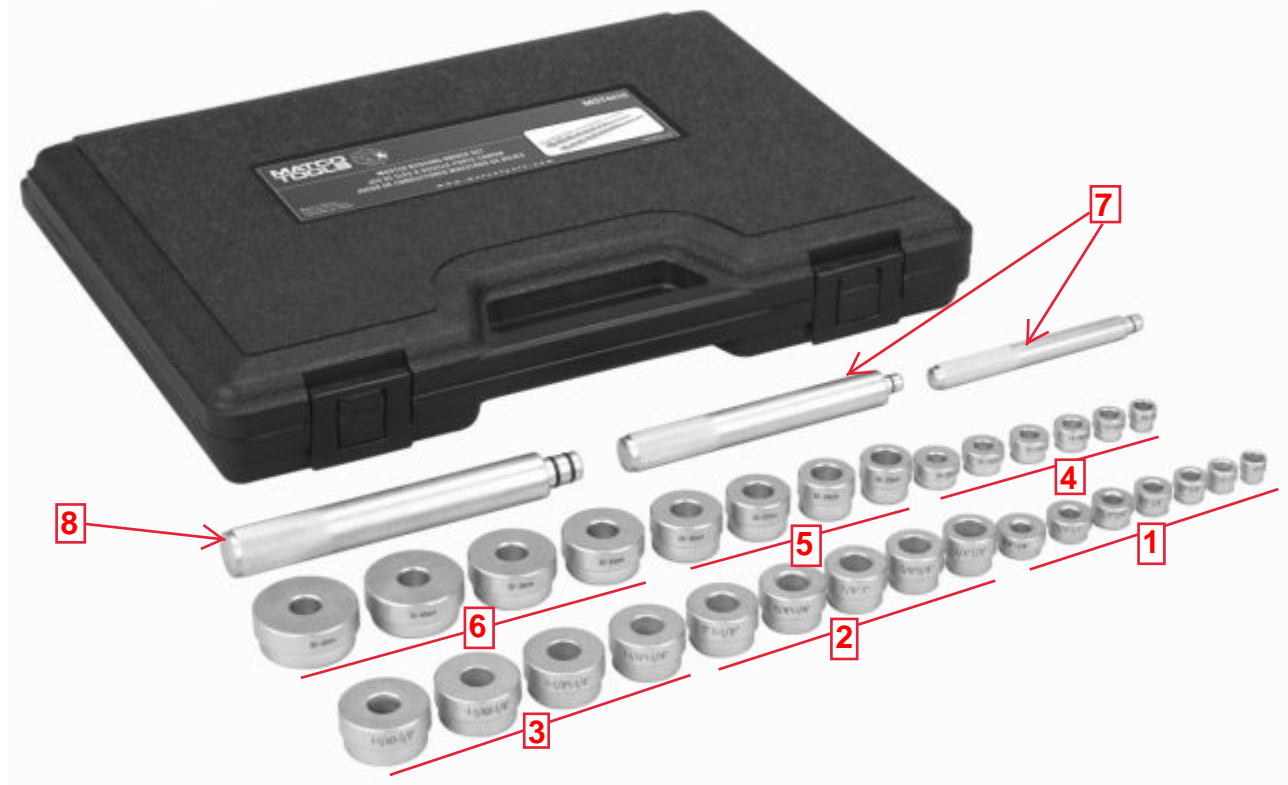

MST4410 - MASTER BUSHING DRIVER SET

Item: MST4410

Description: MASTER BUSHING DRIVER SET

Notes: N/A

Figure No	Part Number	Description	No. Reqd	Warranty Code
1	FU4410-1	3/8X7/16 TO 11/16X13/16 F/MST4410	1	D
2	FU4410-2	47/63X7/8 TO 1X1-1/8 F/MST4410	1	D
3	FU4410-3	1-1/16X1-3/16 TO 1-1/4X1-3 MST4410	1	F
4	FU4410-4	10X12MM TO 18X20MM F/MST4410	1	B
5	FU4410-5	20X22MM TO 28X30MM F/MST4410	1	D
6	FU4410-6	30X34MM TO 38X42MM F/MST4410	1	D
7	FU4410-7	TWO SM DRIVER HNDL F/MST4410	1	D
8	FU4410-8	ONE LG DRIVER HNDL F/MST4410	1	D