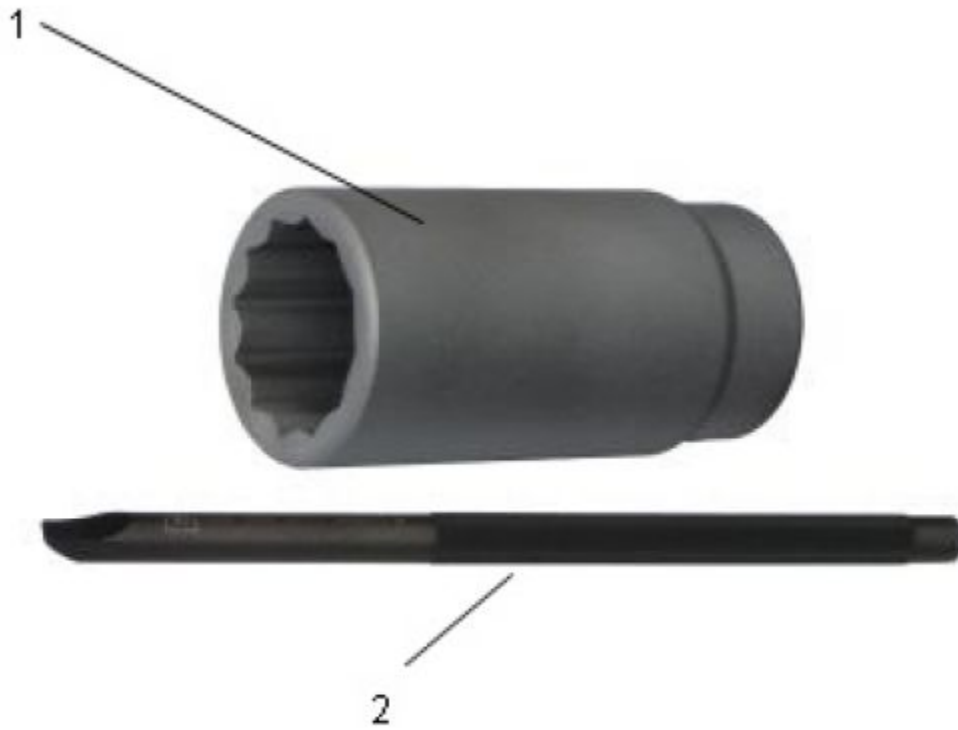

MST6438 - TOYOTA/LEXUS AXLE LOCK NUT RMV

Item: MST6438

Description: TOYOTA/LEXUS AXLE LOCK NUT RMV

Notes: N/A

Figure No	Part Number	Description	No. Reqd	Warranty Code
1	MST6438-1	30 MM 12 POINT IMPACT SOCKET	1	K
2	MST6438-2	TOY/LEXUS AXLE NUT LOCK RING	1	K