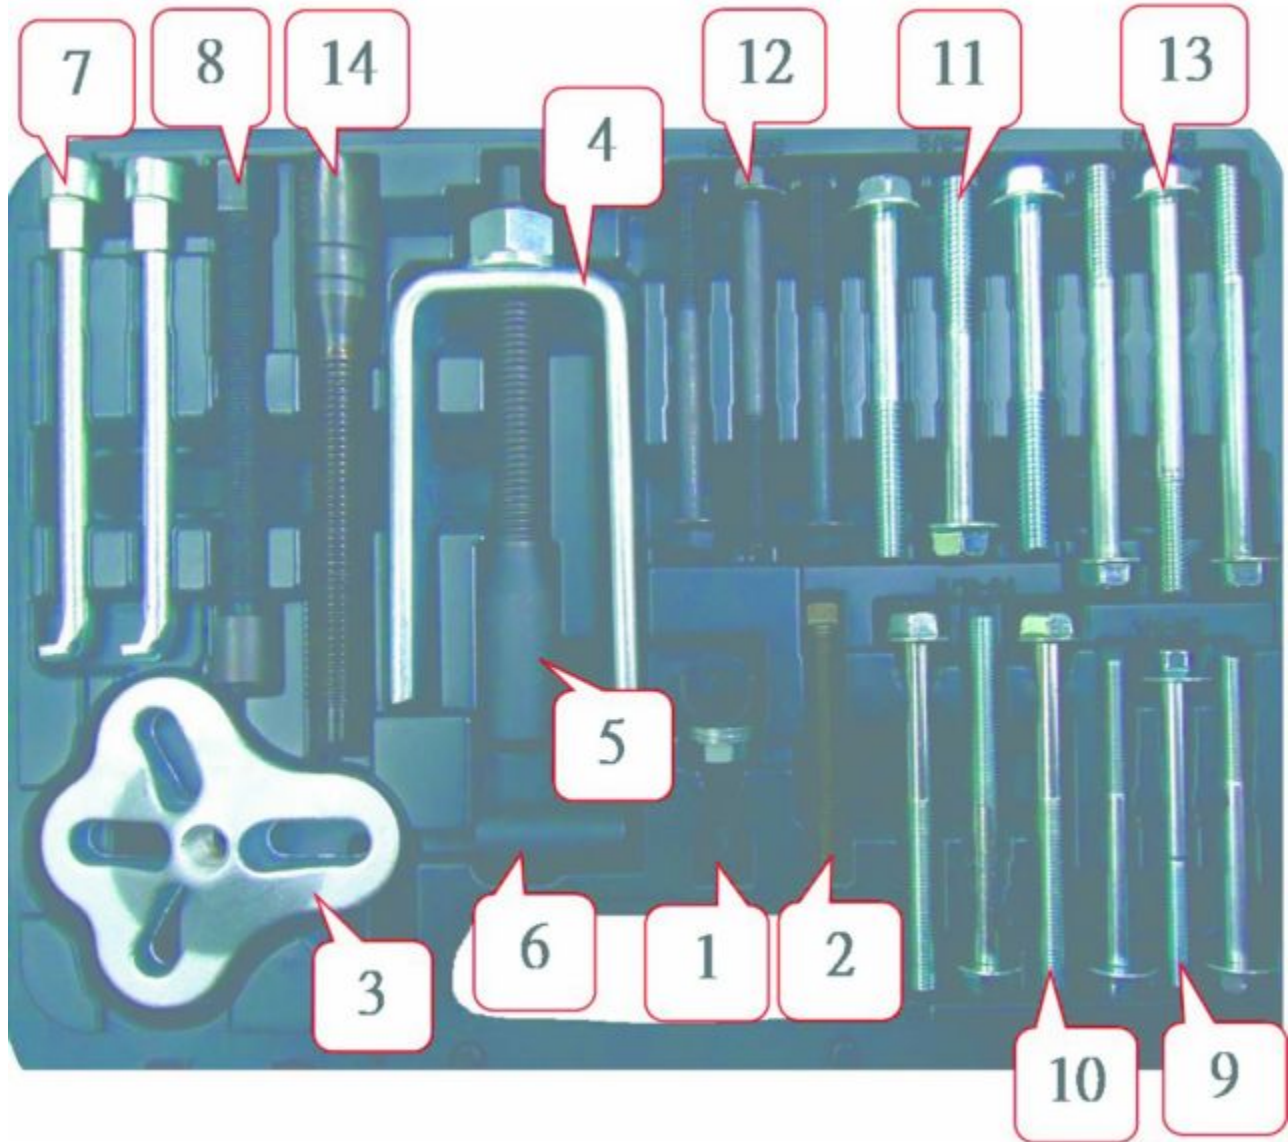

MST6503A - STEERING WHEEL PULLER SRV SET

Item: MST6503A

Description: STEERING WHEEL PULLER SRV SET

Notes: N/A

Figure No	Part Number	Description	No. Reqd	Warranty Code
1	6503A-1	ADAPTER SET MST6503A	1	K
2	6503A-2	SQUARE FORCING SCREW	1	K
3	6503A-3	PULLING FOOT	1	K
4	6503A-4	LOCK PLATE REMOVER FRAME	1	K
5	6503A-5	M14*1.5 SCREW	1	K
6	6503A-6	SOCKET	1	K
7	6503A-7	2 PC PULLER LEG PACKAGE	1	K
8	6503A-8	SCREW O RING & EXT BUSHING	1	K
9	6503A-9	3 PC WASHER HEAD BOLTS	1	K
10	6503A-10	5/16"-24*95L WASHER HEAD BOLT	1	K
11	6503A-11	3/8"-16*96.5L HEAD BOLT	1	K
12	6503A-12	M8*1.25*90MM HEAD BOLTS	1	K
13	6503A-13	5/16"-18UNC*108L HEAD BOLT*3	1	K
14	6503A-14	EXTENSION FORCING SCREW	1	K