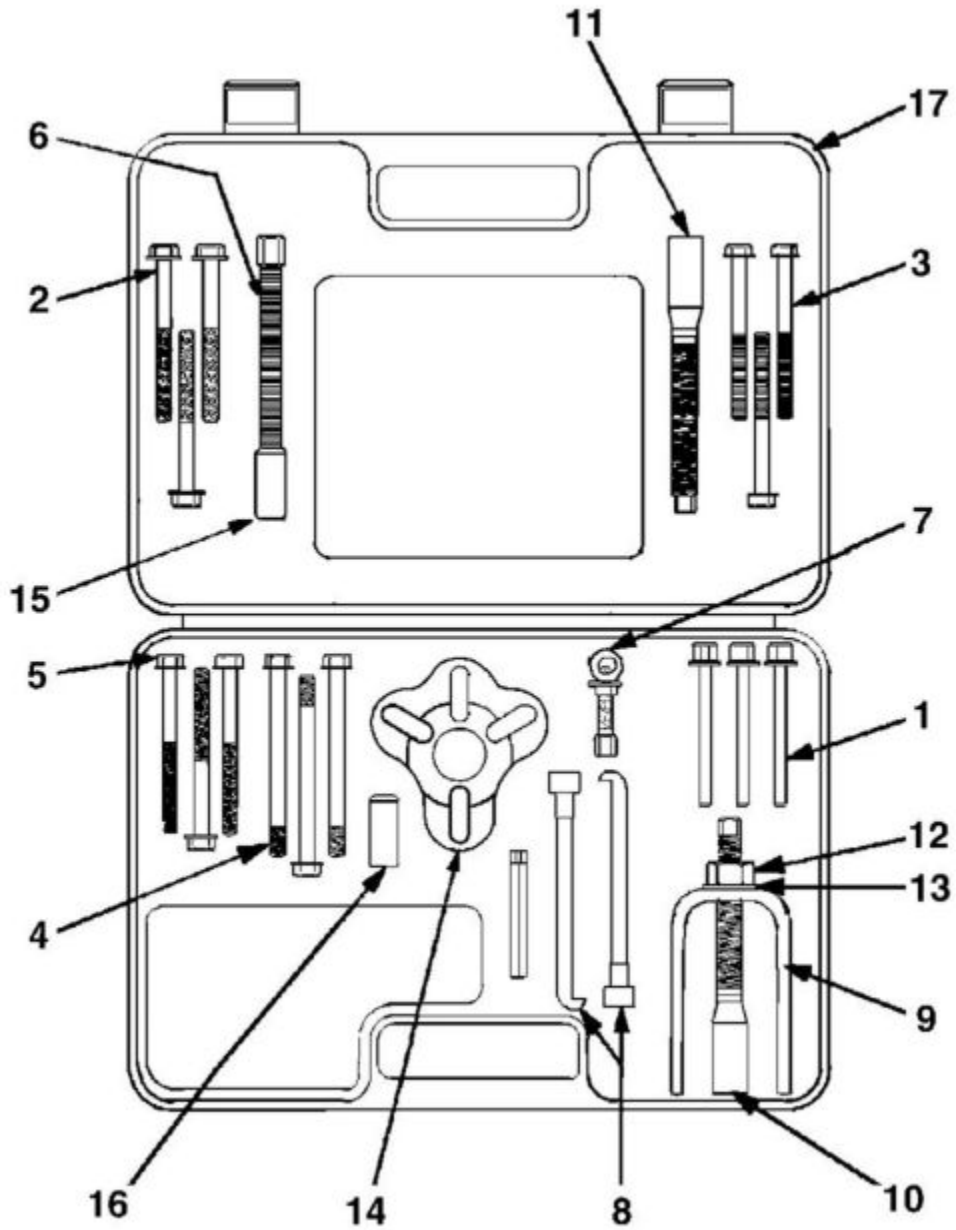

MST7984 - STEERING WHEEL PULLER

Item: MST7984

Description: STEERING WHEEL PULLER

Notes: N/A

Figure No	Part Number	Description	No. Reqd	Warranty Code
1	FU511030	1/4 - 28 BOLT	3	B
2	FU209950	SCREW	3	B
3	FU209952	SCREW	3	B
4	FU218177	5/16-18 UNC WASHER HEAD BOLT	3	F
5	FU209953	M8 X 1.25 BOLT	3	B
6	FU209803	O RING	1	F
6	FU304828	FORCING SCREW	1	B
7	J2185401	PIVOT PIN REMOVER	1	A
8	FU440478	STEERING WHEEL PULLER LEG	2	B
9	FU313024	BRIDGE F/7815	1	B
10	FU313275	M14X1.5 SCREW	1	B
11	FU313276	SCREW	1	B
12	FU10211	9/16 X 12 HEX NUT F/7815	1	F
13	FU14869	WASHER	1	F
14	FU208170	FLANGE	1	B
15	FU209802	FORCING SCREW COLLAR	1	B
16	FU314580	LONG COLLAR F/MST6503	1	B
17	FU19551	SET SCREW	1	B