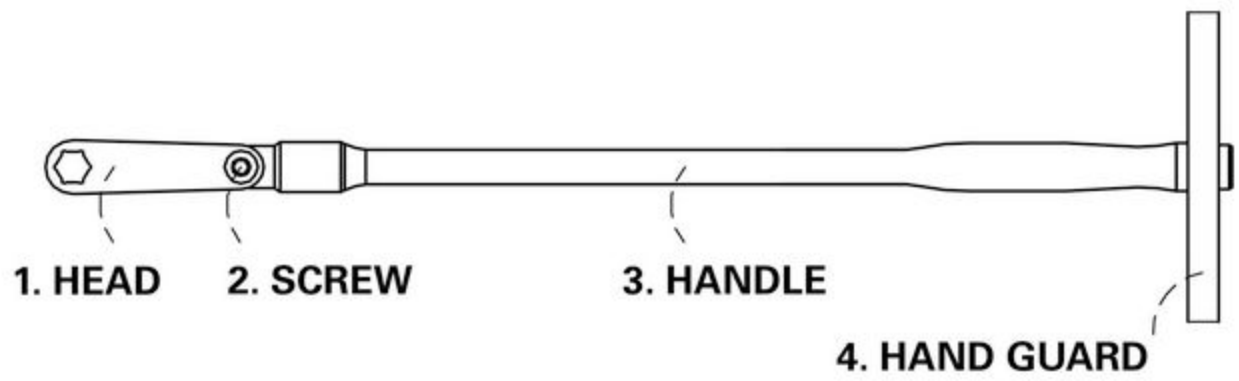

MSTSBMH14M - 14MM SOCKET BREAK MANUAL HAMME

Item: MSTSBMH14M

Description: 14MM SOCKET BREAK MANUAL HAMME

Notes: N/A

Figure No	Part Number	Description	No. Reqd	Warranty Code
1	*K7RSMSTSBH14M	SOCKET BREAK HEAD, 14MM	1	
2	RSSBBOLT	SOCKET BREAK REPLACEMENT HEAD	1	K
3	*K7RSSBMHHM	HANDLE FOR MANUAL VERSION OF SOCKET BREAK	1	
4	RSSBMHHMG	SOCKET BREAK MANUAL HAMMER HAN	1	M