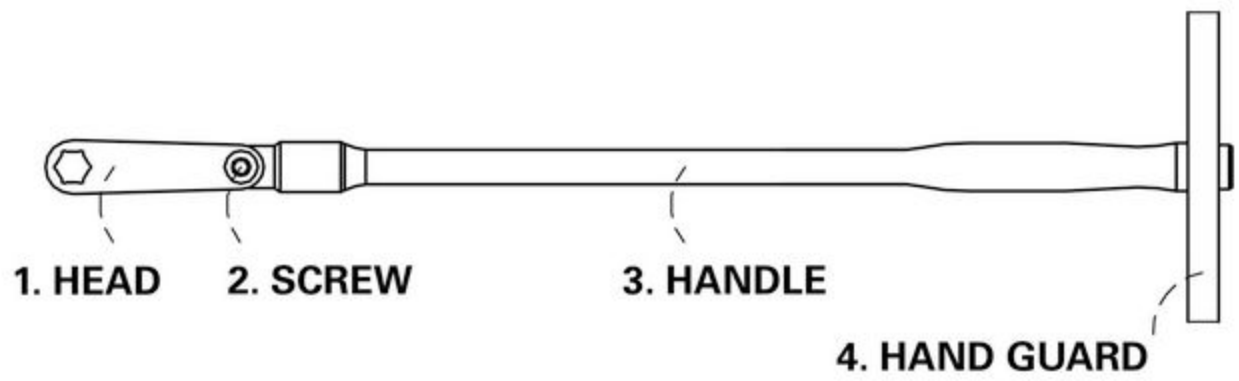

MSTSBMH22M - 22MM SOCKET BREAK MANUAL HAMME

Item: MSTSBMH22M

Description: 22MM SOCKET BREAK MANUAL HAMME

Notes: N/A

Figure No	Part Number	Description	No. Reqd	Warranty Code
1	*K7RSMSTSBH22M	SOCKET BREAK HEAD, 22MM	1	
2	RSSBBOLT	SOCKET BREAK REPLACEMENT HEAD	1	K
3	*K7RSSBMHHM	HANDLE FOR MANUAL VERSION OF SOCKET BREAK	1	
4	RSSBMHHMG	SOCKET BREAK MANUAL HAMMER HAN	1	M