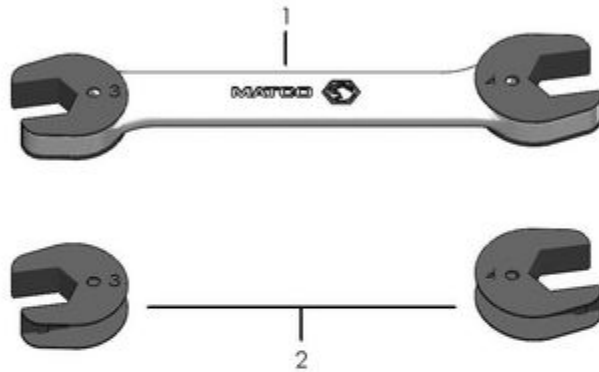

MSTSJW4-1 - SOFT JAW WRENCH #3 & #4

MSTSJW4-1 SPARE PARTS			
ITEM NO.	PART NO.	DESCRIPTION	QTY.
1	MSTSJW4-1	SOFT JAW WRENCH 3 & 4	1
2	MSTSJW4-34	SET OF SOFT JAW INSERTS 3 & 4	1

Item: MSTSJW4-1

Description: SOFT JAW WRENCH #3 & #4