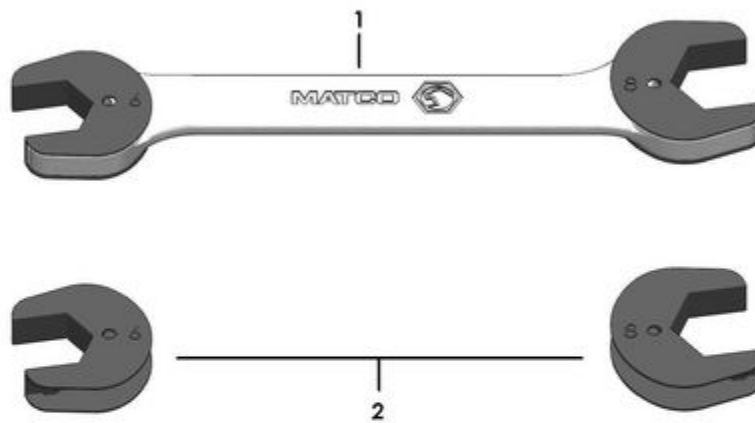

MSTSJW4-2 - SOFT JAW WRENCH #6 & #8

MSTSJW4-2 SPARE PARTS			
ITEM NO.	PART NO.	DESCRIPTION	QTY.
1	MSTSJW4-2	SOFT JAW WRENCH 6 & 8	1
2	MSTSJW4-68	SET OF SOFT JAW INSERTS 6 & 8	1

Item: MSTSJW4-2

Description: SOFT JAW WRENCH #6 & #8