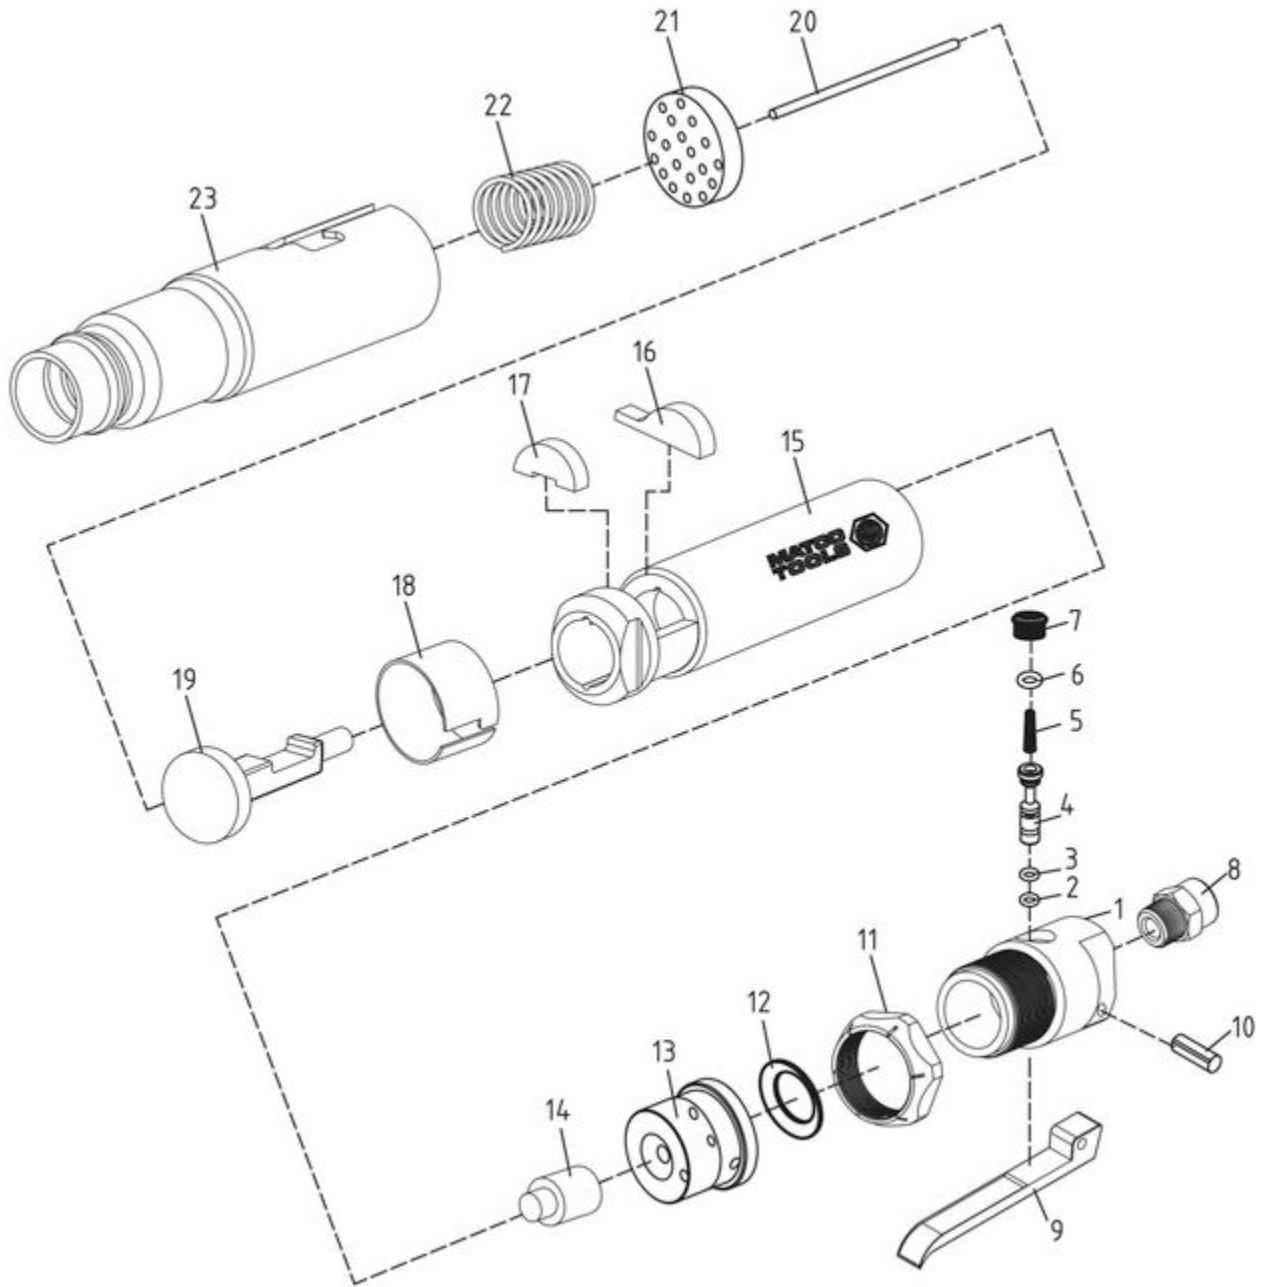

MT1250 - STRAIGHT NEEDLE SCALER

Item: MT1250

Description: STRAIGHT NEEDLE SCALER

Notes: N/S: RSMT1250WL; Product Warning Label; QTY 1

Figure No	Part Number	Description	No. Reqd	Warranty Code
1	*K7RS24007	BACKHEAD	1	
2	*K7RS24008	O-RING [4.5 X 1.7]	1	
3	*K7RS240010	O-RING [3.8 X 1.9]	2	
4	*K7RS240011	VALVE STEM	1	
5	*K7RS240012	SPRING	1	
6	*K7RS240013	O-RING [10 X 2]	1	
7	*K7RS240014	VALVE CAP	1	
8	*K7RS240015	AIR INLET	1	
9	*K7RS240016	THROTTLE LEVER	1	
10	*K7RS240017	PIN [5 X 24]	1	
11	*K7RS240018	LOCK RING	1	
12	*K7RS240019	WASHER	1	
13	*K7RS240020	VALVE ASSEMBLY	1	
14	*K7RS240021	PISTON	1	
15	*K7RS240022	HOUSING	1	
16	*K7RS240023	BIT RETAINER	1	
17	*K7RS240024	RETAINER BUFFER	1	
18	*K7RS240025	RETAINER CLIP	1	
19	*K7RS240026	ANVIL	1	
20	*K7MT1250-RN	NEEDLE REPLACEMENT SET [19 PIECES]	1	
21	*K7RS240027	NEEDLE HOLDER	1	
22	*K7RS240028	SPRING	1	
23	*K7RS240029	NEEDLE HOUSING	1	