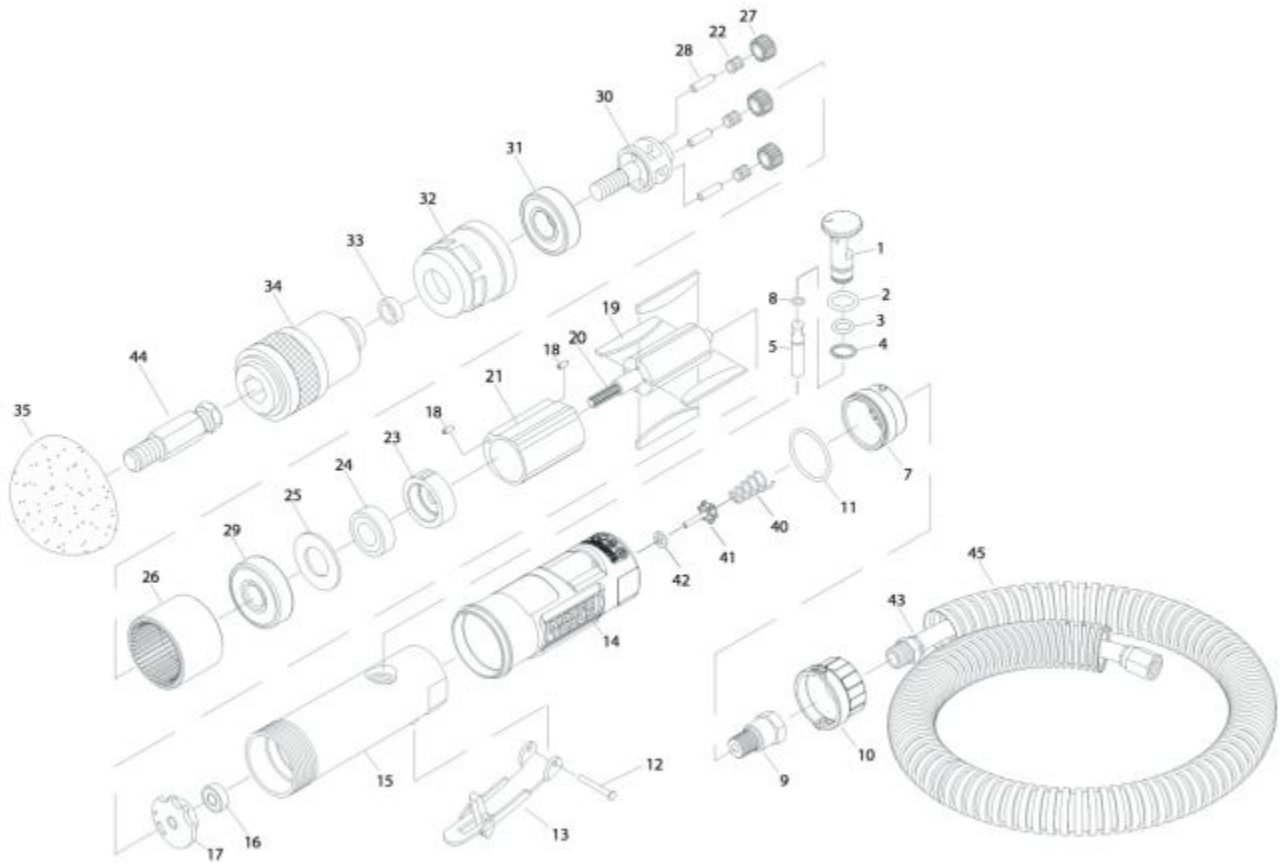

MT1410 - TIRE BUFFER

Item: MT1410

Description: TIRE BUFFER

Notes: RSMT1410WL Warning Label

Figure No	Part Number	Description	No. Reqd	Warranty Code
1	*K7RS103735	REGULATOR	1	
2	K7RS288302	O RING F/MT2880L,MT2885	1	X
3	K7RS315B03	O RING F/SE305B	1	X
4	K7RS288304	SNAP RING F/MT2880L,MT2885	1	X
5	*K7RS520542	VALVE STEM	1	
7	*K7RS200007	EXHAUST SLEEVE	1	
8	K7RS246002	O RING F/VALVE STEM F/MT2460	1	X
9	*K7RS520509	AIR INLET	1	
10	*K7RS27010	EXHAUST ADAPTER	1	
11	K7RS31511	O-RING (26.7 1.78)	1	X
12	K7RS621011	SPRING PIN (3X4L)	1	X
13	*K7RS520113	SAFETY LEVER	1	
14	*K7RS2001415	PROTECTING RUBBER	1	
15	*K7RS520515	HOUSING	1	
16	K730529	REAR SPINDLE BEARING	1	X
17	K7RS31517	REAR PLATE FOR SE315K	1	X
18	K7RS288323	PIN 2.5X6 F/MT2880L,MT2885	2	X
19	K7RS31519	ROTOR BLADES F/SE315	4	X
20	K7RS31520	ROTOR F/ SE315	1	X
21	*K7RS31521	CYLINDER	1	
22	K7RS103929	NEEDLE BEARING F/ MT2466K	3	X
23	K7RS31523	FRONT PLATE FOR SE315K	1	X
24	K730524	FRONT BEARING	1	X
25	K7RS165026	WASHER F/MT1650	1	X
26	K7RS31526	GEAR LINK	1	X
27	*K7RS24527	IDLER GEAR (18T)	3	
28	K7RS165030	PIN F/MT1650	3	X
29	K7RS227B25	BALL BEARING MT1430,MT1450,60	1	X
30	*K7RS21326	GEAR PLATE	1	
31	K7RS29120	BEARING F/MT1810	1	X
32	*K7RS31532	CLAMP NUT	1	
33	*K7RS21329	WASHER	1	
34	*K7RS270331	CHUCK	1	

35	K7RS265602	CARBIDE BUFFING WHEEL MT1410	1	X
40	*K7RS103745	SPRING	1	
41	*K7RS103746	VALVE	1	
42	*K7RS103747	WASHER	1	
43	K7RS27042	2FT HOSE FOR TIRE BUFFER	1	X
44	K7RS27033	BUFF WHEEL MOUNT SHAFT F/MT141	1	X
45	K7RS270423	EXHAUST TUBE F/MT1410	1	X