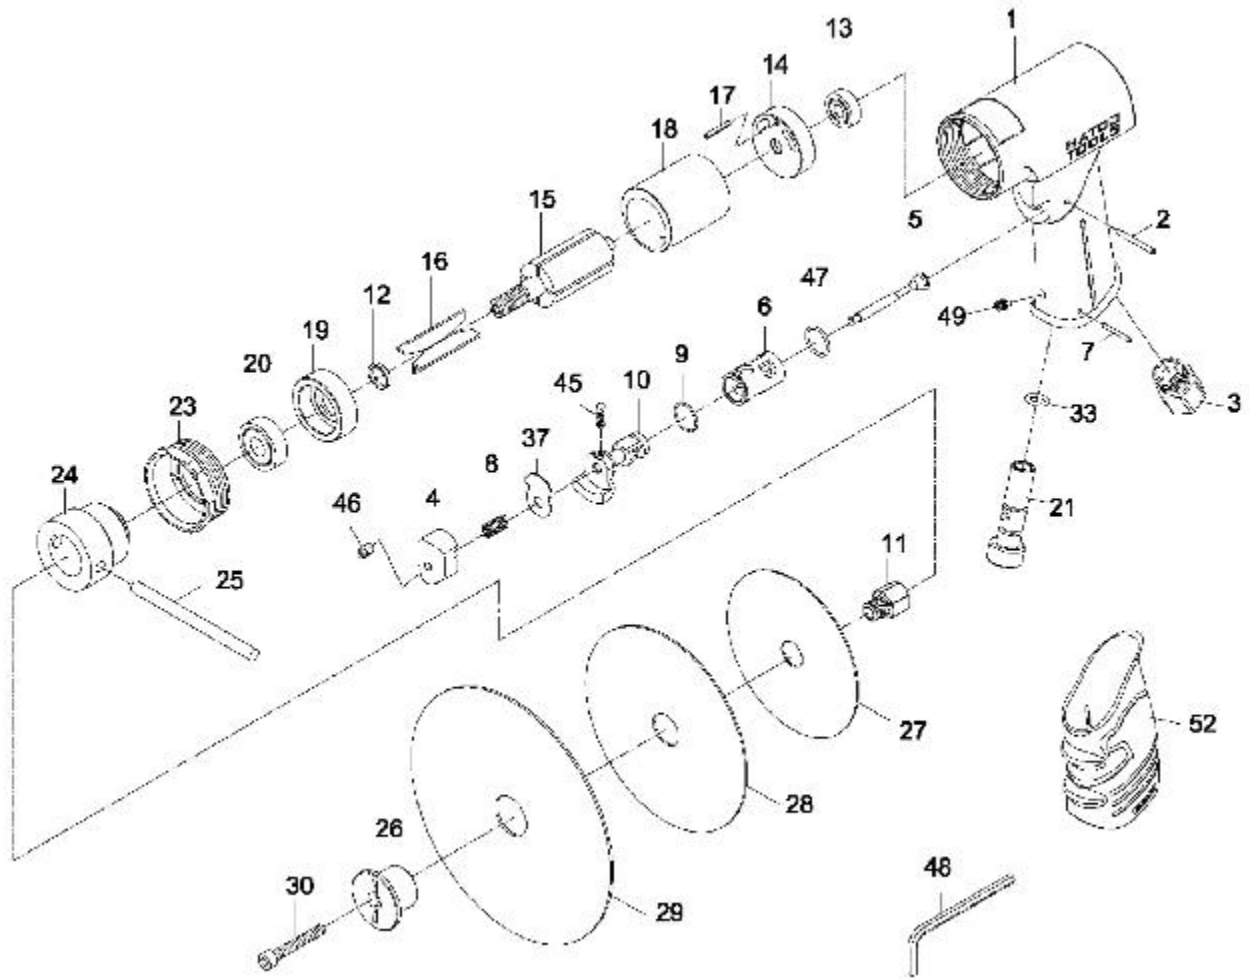

MT1788R - 5 IN REVERSIBLE SANDER

Item: MT1788R

Description: 5 IN REVERSIBLE SANDER

Notes: N/A

Figure No	Part Number	Description	No. Reqd	Warranty Code
1	K7RS178801	MOTOR HOUSING	1	X
2	K7RS43009	PIN - MINI SANDER	1	X
3	K7RS178803	AIR INLET	1	X
4	K7RS79404N	TRIGGER - REV. AIR DRILL	1	X
5	K7RS79405N	VALVE STEM SET F/RL150	1	X
6	K7RS182706	REVERSE BUSHING MT1827	1	X
7	K7RS178807	PIN	1	X
8	K7RS79408N	VALVE SPRING - REV. AIR DRILL	1	X
9	K7RS79409N	O RING F/RL150	1	X
10	K7RS182710	REVERSE LEVER MT1827	1	X
11	K7RS178811	SPINDLE	1	X
12	K7RS233A12	ROTOR BUSHING F/SX233A	1	X
13	K7RS108A12	BEARING FOR RL838	1	X
14	K7RS182714	REAR PLATE FOR MT1827	1	X
15	K7RS178815	ROTOR	1	X
16	K7RS178816	ROTOR BLADE	4	X
17	K7RS182717	SPRING PIN FOR MT1827	1	X
18	K7RS182718	CYLINDER F/MT1827	1	X
19	K7RS178819	FRONT END PLATE	1	X
20	K7RS10920	BALL BEARING MT1430,50,60,1884	1	X
21	K7RS178821	AIR REGULATOR	1	X
23	K7RS178823	CLAMP NUT	1	X
24	K7RS178824	HUB	1	X
25	K7RS178825	ROD	1	X
26	K7RS178826	FLANGE NUT	1	X
27	K7RS178827	3 IN BACKING PAD	1	X
28	K7RS178828	4-1/2 IN BACKING PAD	1	X
29	K7RS178829	5-1/2 IN BACKING PAD	1	X
30	K7RS178830	SCREW	1	X
33	K7RS188409	O RING F/MT1884	1	X
37	K7RS182737	WASHER	1	X
45	K7RS182745	DETENT	1	X
46	K7RS79438N	SET SCREW - REV. AIR DRILL	1	X

47	K7RS79431N	O RING	1	X
48	K7RS178848	4MM HEX WRENCH KEY	1	X
49	K7RS178849	SCREW SET	1	X
52	K7RS178852	RUBBER GRIP	1	X