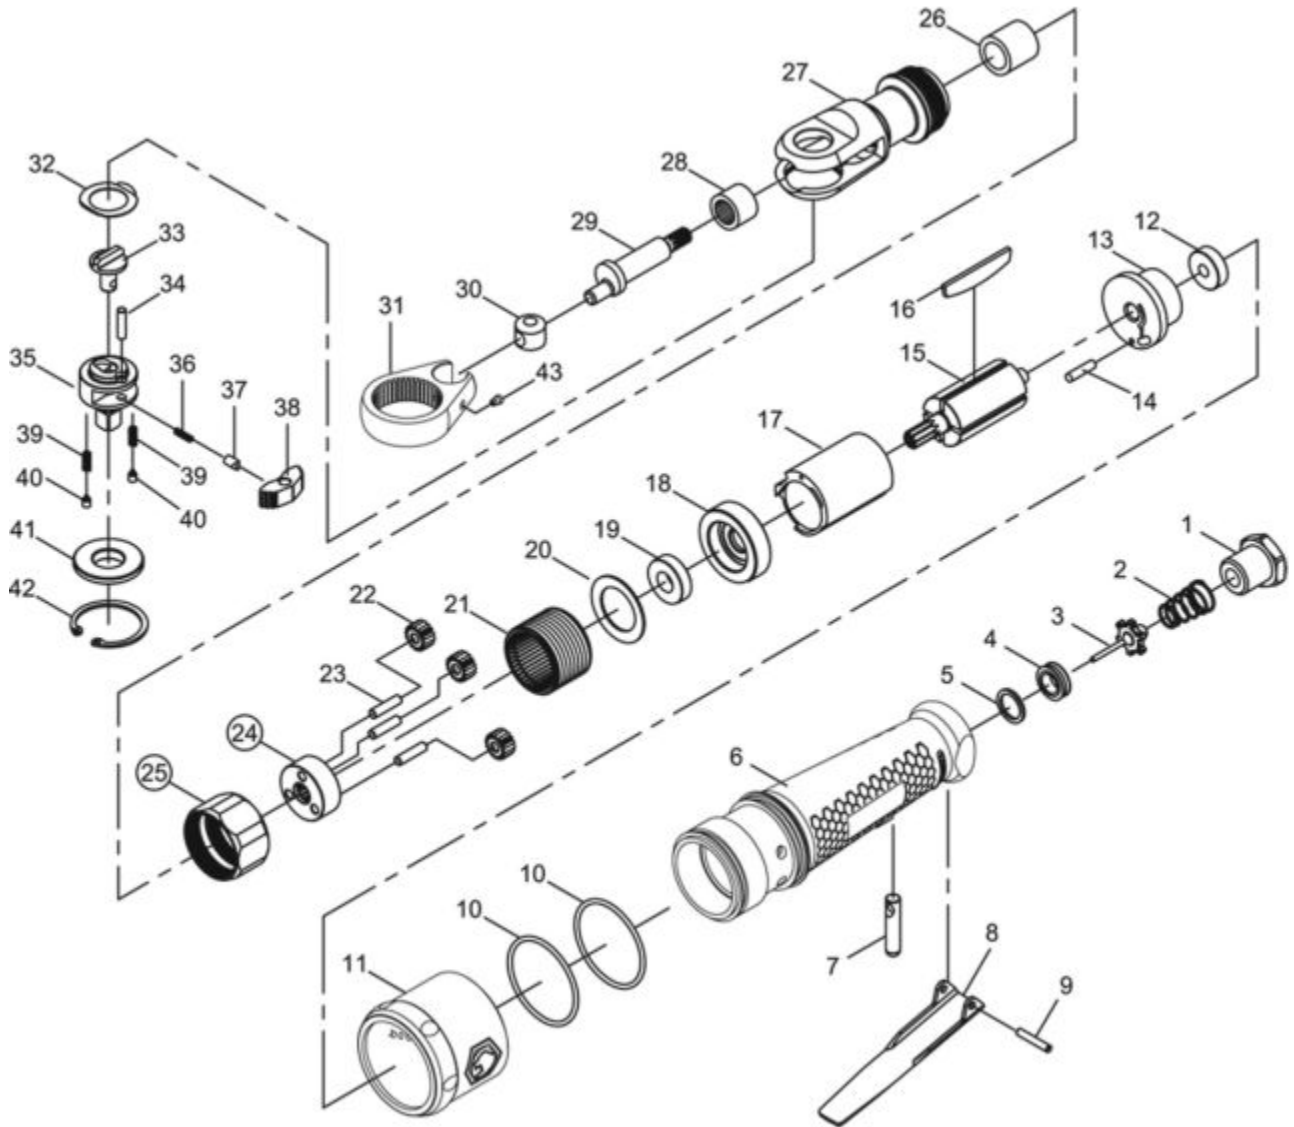

MT1857A - 3/8" AIR RATCHET

Item: MT1857A

Description: 3/8" AIR RATCHET

Notes: \* Available only as a head kit, MT1857RHK

Figure No	Part Number	Description	No. Reqd	Warranty Code
0	MT1857RHK	REPAIR HEAD KIT	1	X
1	K7RS185707	AIR INLET BUSHING F/MT1857	1	X
2	K7RS185703	THROTTLE SPRING	1	X
3	K7RS185704	THROTTLE VALVE F/MT1857	1	X
4	K7RS185706	THROTTLE VALVE SEAT F/ MT1857	1	X
5	*K7RS328825	SPACER	1	
6	K7RS185710	HANDLE F/MT1857	1	X
7	K7RS185705	VALVE STEM FOR MT1857	1	X
8	K7RS185708	THROTTLE LEVER F/MT1857	1	X
9	K7RS185709	SPRING PIN F/MT1857	1	X
10	K7RS1857101	EXHAUST DEFLECTOR SEAL-MT1857	2	X
11	K7RS638241	EXHAUST DEFLECTOR F/MT1857	1	X
12	K7RS21114	BEARING SX233A AND MT1884	1	X
13	K7RS63813	REAR END PLATE F/RL638	1	X
14	K7RS63813	REAR END PLATE F/RL638	1	X
15	K7RS63814	ROTOR F/RL638	1	X
16	K7RS61015P	ROTOR BLADE 4 PACK	1	X
17	K7RS63816	AIR CYLINDER F/RL638	1	X
18	K7RS63817	FRONT END PLATE F/RL638	1	X
19	K796129	BALL BEARING	1	X
20	K7RS63819	WASHER FOR RL638	1	X
21	K7RS63820	INTERNAL GEAR F/RL638	1	X
22	K7RS63821	GEARS	3	X
23	K7RS63823	GEAR PLATE ASSY F/ RL638	3	X
24	K7RS63823	GEAR PLATE ASSY F/ RL638	1	X
25	K7RS61025	CLAMP NUT FOR MT1857	1	X
26	K7RS63824	BUSHING F/RL638	1	X
27	K7RS185726	RATCHET HOUSING F/MT1857	1	X
28	K7RS63827	BEARING F/ RL638	1	X
29	K7RS63828	CRANK SHAFT	1	X
30	K7RS63829	DRIVE BUSHING F/RL638	1	X
31	K7RS185730K	RAT YOKE/GREASE FITTING-MT1857	1	X
32	*K7*	WASHER	1	

33	*K7*	REVERSE BUTTON	1
34	*K7*	PAWL PIVOT	1
35	*K7*	RATCHET ANVIL 3/8" DR.	1
36	*K7*	SPRING	1
37	*K7*	SPRING CAP	1
38	*K7*	RATCHET PAWL	1
39	*K7*	FRICTION SPRING	2
40	*K7*	STEEL POST	2
41	*K7*	THRUST WASHER	1
42	*K7*	RETAINING RING	1
43	*K7-	GREASE FITTING (INCLUDED WITH 31)	1