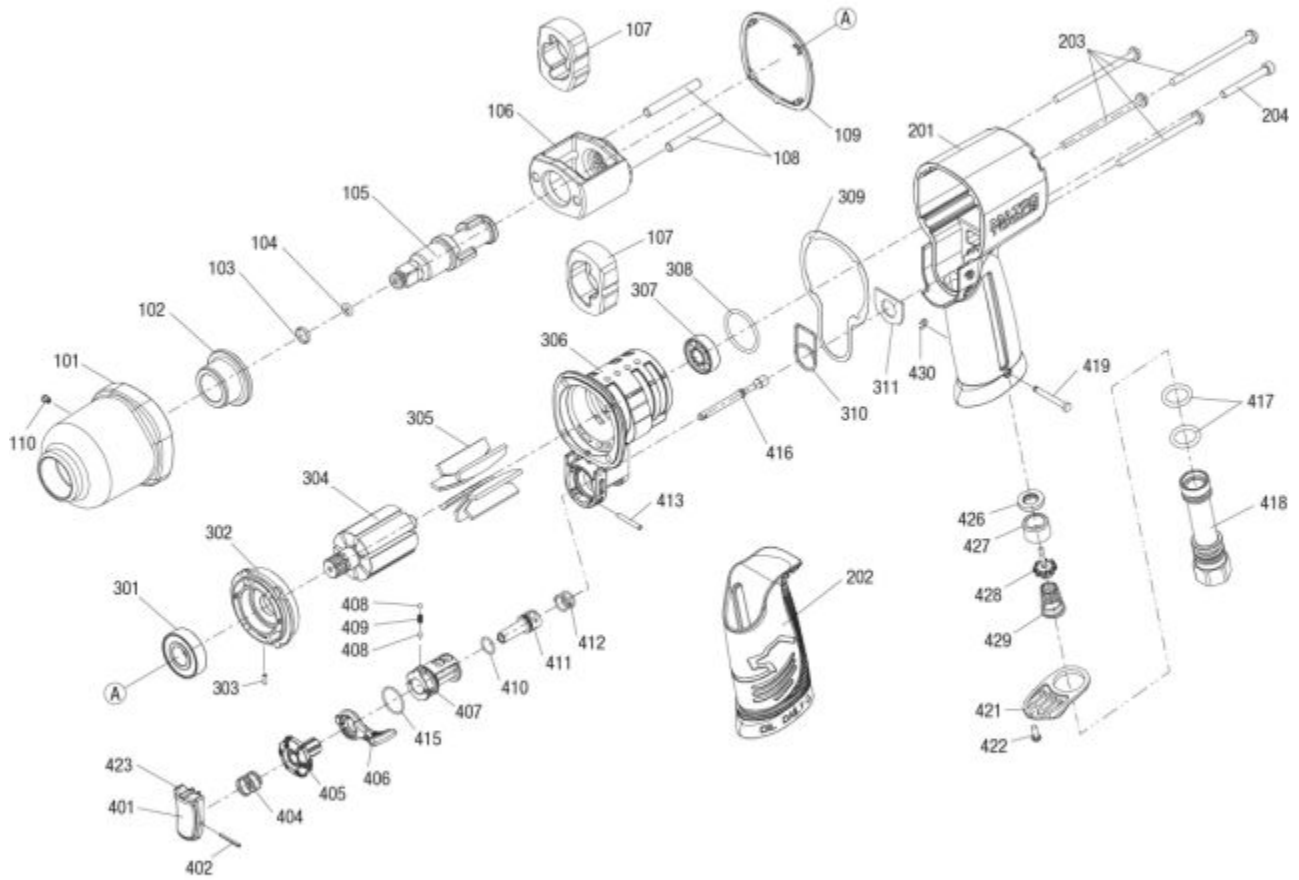

## MT2138 - 3/8" COMPOSITE IMPACT WRENCH

Item: MT2138

Description: 3/8" COMPOSITE IMPACT WRENCH

Notes: K7RS2138TK (Not Shown) - Tune-up Kit, including: 103, 104, 109, 305(7), 308, 309, 310, 311, 410, 415, 417(2), and 426. RSMT2138LK Warning Label

Figure No	Part Number	Description	No. Reqd	Warranty Code
101	K7RS2138101	HAMMER CASE F/MT2138	1	X
102	K7RS1081103	HAMMER CASE BUSHING F/MT2138	1	X
103	K7RS1734201	SOCKET RETAINER F/MT2138	1	X
104	K7RS2150104	O RING F/MT2138	1	X
105	K7RS1081106	ANVIL F/MT2138	1	X
106	K7RS1081109	HAMMER FRAME F/MT2138	1	X
107	K7RS2150107	HAMMER F/MT2138	2	X
108	K7RS1081107	HAMMER FRAME PIN F/MT2138	2	X
109	K7RS2125109	PACKING F/MT2138	1	X
110	K7RS1837220	HAMMER CASE GR FITTING MT2138	1	X
201	K7RS2138201	HOUSING F/MT2138	1	X
202	K7RS2138202	HANDLE GRIP F/MT2138	1	X
203	K7RS2125203	1/2RD HD HEX BOLT F/MT2138	4	X
204	K7RS2125204	HEX SOC HD BOLT F/MT2138	1	X
301	K7RS227B25	BALL BEARING MT1430,MT1450,60	1	X
302	K7RS2125302	FRONT BEARING PLATE F/MT2138	1	X
303	K7RS2125303	SPRING PIN F/MT2138	1	X
304	K7RS2125304	ROTOR F/MT2138	1	X
305	K7RS2138305	BLADE 7PK F/MT2138	1	X
306	K7RS2125306	CYLINDER UNIT F/MT2138	1	X
307	K7RS30524	BALL BEARING F/MT1883,MT1834	1	X
308	K7RS2125308	O RING F/MT2138	1	X
309	K7RS2125309	GASKET F/MT2138	1	X
310	K7RS2125310	PACKING CYLINDER F/MT2138	1	X
311	K7RS2138311	PACKING F/MT2138	1	X
401	K7RS2125401	TRIGGER A F/MT2138	1	X
402	K7RS2138402	SPRING PIN F/ MT2138	1	X
404	K7RS2138404	SPRING F/MT2138	1	X
405	K7RS2138405	REGULATOR A F/MT2138	1	X
406	*K7RS2138407	LEVER	1	
407	K7RS2125407	REVERSE VALVE F/MT2138	1	X
408	K7RS1735313	BALL	2	X