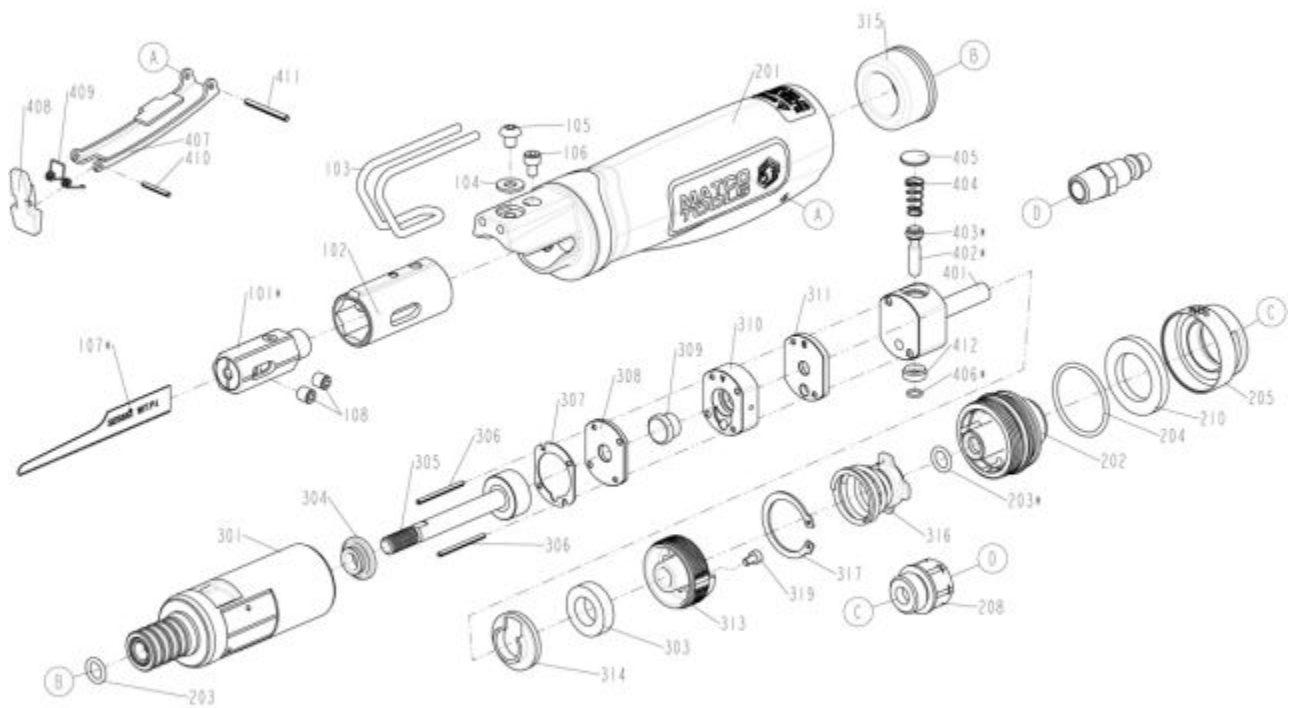

MT2215 - COMPOSITE AIR SAW

Item: MT2215

Description: COMPOSITE AIR SAW

Notes: Accessories Available As: MT5650 Assorted Set 10 Pack - includes:(2 each) 18 TPI, 24 TPI and 32 TPI Scroll Blades, (2 each) 18 TPI and 32 TPI All-Purpose Blades. MT5651 18 TPI Scroll Blades 10 Pack MT5652 24 TPI Scroll Blades 10 Pack MT5653 32 TPI Scroll Blades 10 Pack MT5654 18 TPI All-Purpose Blades 10 Pack MT5655 32 TPI All-Purpose Blades 10 Pack MT2215-1 Flat File 1 single MT2215-2 Half Round File 1 single MT2215-3 Round File 1 single MT2215-4 Triangle File 1 single

Figure No	Part Number	Description	No. Reqd	Warranty Code
0	K731433	3MM HEX WRENCH	1	X
101	K7RS2215101	COLLET F/ MT2215	1	X
102	K7RS2215102	BLADE HOLDER GUIDE	1	X
103	K7RS2215103	BLADE GUARD F/ MT2215	1	X
104	K7RS2215104	FLAT WASHER F/ MT2215	1	X
105	K7RS2215105	HALF ROUND HEX BOLT F/ MT2215	1	X
106	K7RS2215106	HEAD BOLT	1	X
107	MT5650	ASSORTED SAW BLADE 10 PK	1	T
108	K7RS2215108	SET SCREW FOR MT2215	2	X
201	K7RS2215201	HOUSING FOR MT2215	1	X
202	K7RS2215202	END CAP MT2215	1	X
203	K7RS2215203	O RING SEAL F/MT2215	2	X
204	RS2215204	O-RING	1	X
205	K7RS2215205	DEFLECTOR F/MT2215	1	X
208	K7RS1023209	AIR INLET MT2215	1	X
210	K7RS2215210	MUFFLER A F/MT2215	1	X
301	K7RS2215301	CYLINDER UNIT MT2215	1	X
303	RS2215303	MUFFLER	1	X
304	K7RS2215304	FEED BUMPER A F/MT2215	1	X
305	K7RS2215305	PISTON SHAFT F/ MT2215	1	X
306	RS2215306	SPRING PIN	2	X
307	K7RS2215307	PACKING FOR MT2215	1	X
308	RS2215308	BOTTOM STEM VALVE	1	X
309	K7RS2215309	DISCHARGE SHEET MT2215	1	X
310	RS2215310	VALVE ASSEMBLY	1	X
311	RS2215311	TOP STEM VALVE	1	X
313	K7RS2215313	DEFLECTOR F/MT2215	1	X
314	K7RS2215314	MUFFLER CAP F/MT2215	1	X
315	K7RS2215315	FEED BUMPER B F/MT2215	1	X
316	K7RS2215316	SPRING F/MT2215	1	X