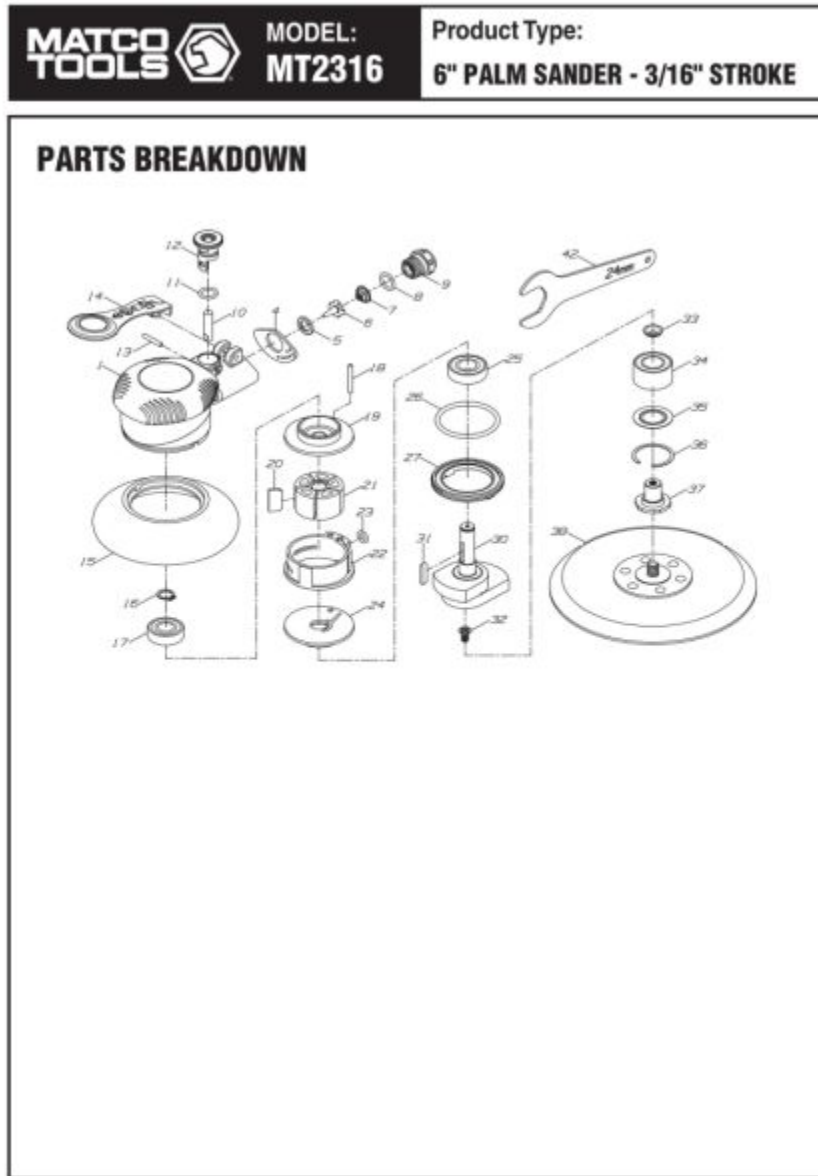

MT2316 - 6" FINISH PALM SANDER

Item: MT2316

Description: 6" FINISH PALM SANDER

Notes: N/A

Figure No	Part Number	Description	No. Reqd	Warranty Code
1	H1322-01	HOUSING F/ MT2316	1	L
4	H1322-04	DEFLECTOR WASHER F/MT2316	1	L
5	H13022-11	SPACER F/ MT2316	1	L
6	H13022-12	CONTROLLER F/ MT2316	1	L
7	H13022-13	SPRING FOR VALVE MT2316	1	L
8	*H1322-08	O-RING	1	
9	H1322-09	INLET BUSHING F/MT2316	1	L
10	H13022-07	VALVE STEM F/ MT2316	1	L
11	H13022-04	O-RING F/ MT2316	1	L
12	H13014-04	REGULATOR F/ MT2316	1	L
13	H13022-08	PIN FOR MT2316	1	X
14	*H1MATMT2316-12	TRIGGER	1	
15	H1MT2316-13	COVER F/ MT2316	1	L
16	*H13022-18	RETAINING RING	1	
17	*H13022-19	BALL BEARING	1	
18	*H13022-21	PIN	1	
19	*H13022-20	REAR PLATE	1	
20	H13022S-23	ROTOR BLADE F/ MT2316	5	X
21	H13022S-22	PLASTIC ROTOR F/MT2316	1	X
22	*H13022S-24	CYLINDER	1	
23	*H13022-25	O-RING	1	
24	*H13022-26	FRONT PLATE	1	
25	*H13022-27	BALL BEARING	1	
26	*H13022-28	O-RING	1	
27	*H13022-29	COVER LOCKER	1	
30	H13022S-32	ROTOR SHAFT	1	D
31	*H13022-41	KEY	1	
32	*H13022-44	SCREW	1	
33	H13022-45	WASHER F/ MT2316	1	X
34	*H13022-33	DOUBLE ROW BEARING	1	
35	H13022-35	WASHER F/ MT2316	1	X
36	H13022-36	RETAINING RING MT2316	1	X
37	*H13022S-37	DRIVE SPINDLE	1	

38	H14606	6" VELCRO PAD	1	D
38	H14608	6" PSA BACK SANDING PAD	1	X
42	H13022-40	24MM WRENCH F/3022 6" SANDER	1	B