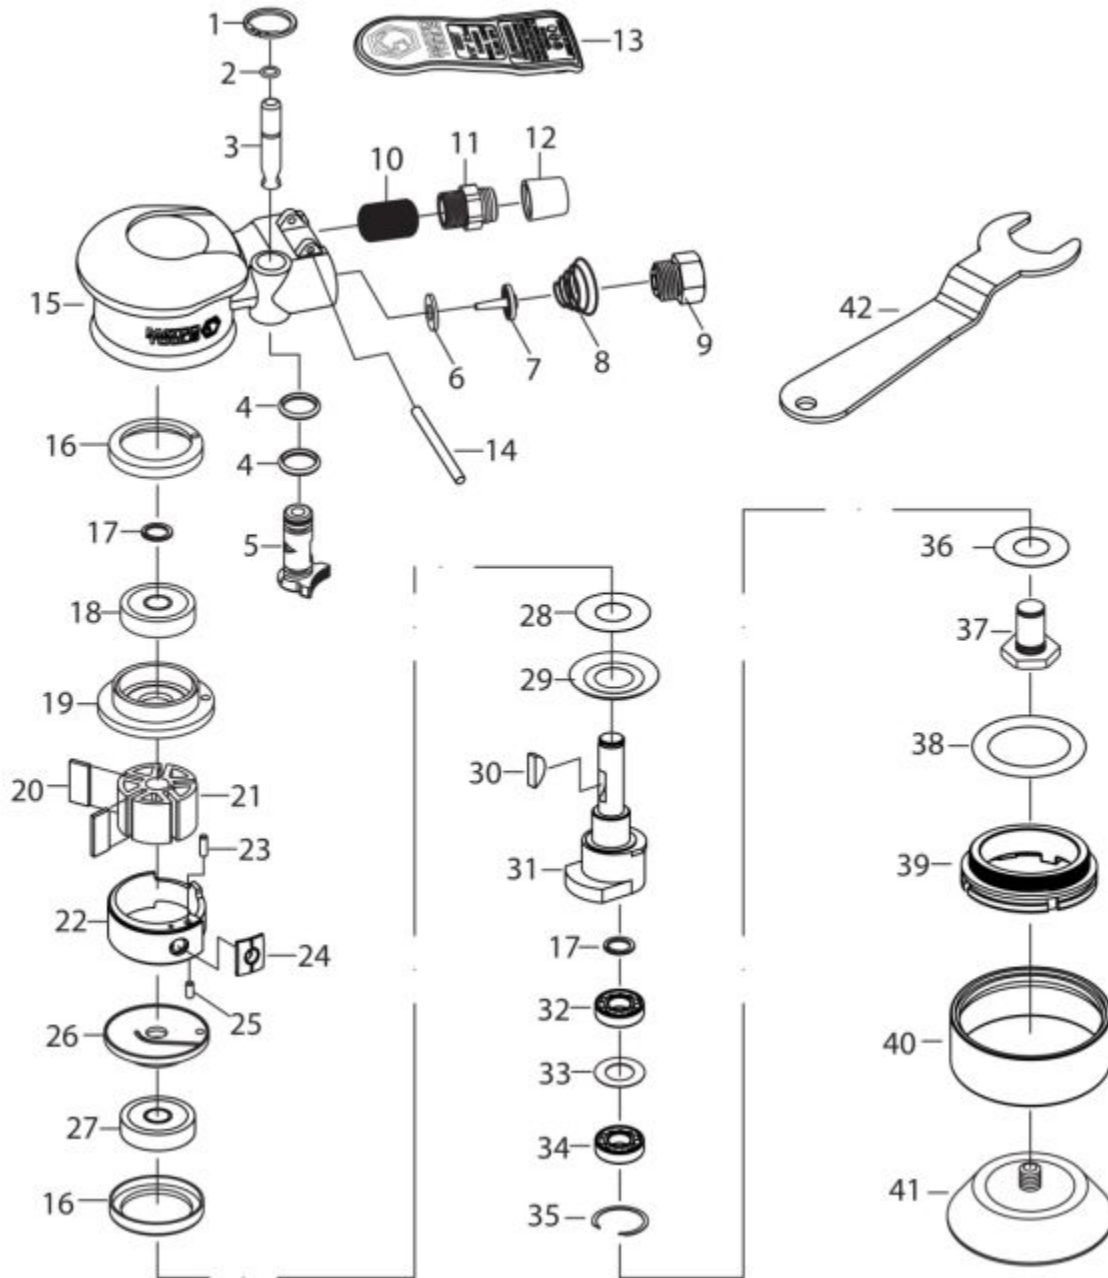

MT2332 - 3/32" 3" PALM SANDER

Item: MT2332

Description: 3/32" 3" PALM SANDER

Notes: Also available MT2332MP - Velcro Pad (not included)

Figure No	Part Number	Description	No. Reqd	Warranty Code
1	K7RS288304	SNAP RING F/MT2880L,MT2885	1	X
2	K7RS246002	O RING F/VALVE STEM F/MT2460	1	X
3	K7RS103739	VALVE STEM F/ MT2416	1	X
4	K7RS288302	O RING F/MT2880L,MT2885	2	X
5	K7RS246005	REGULATOR F/MT2460	1	X
6	K7RS246006	WASHER F/MT2460	1	X
7	K7RS246007	VALVE F/MT2460	1	X
8	K7RS246008	SPRING F/MT2460	1	X
9	K7RS246009	AIR INLET F/MT2460	1	X
10	K7RS246503	MUFFLER INSERT F/MT2416	1	X
11	K7RS246011	EXHAUST F/MT2460	1	X
12	K7RS246012	SLEEVE F/MT2460	1	X
13	*K7RS233013	THROTTLE LEVER	1	
14	K7RS246014	3.3X 26L PIN F/MT2460	1	X
15	RS233215	HOUSING	1	X
16	RS233216	RUBBER BUSHING	2	X
17	RS246520	SNAP RING	2	X
18	K710920	BEARING FOR RL500	1	X
19	K7RS246018	REAR PLATE F/MT2460	1	X
20	K7RS246019	ROTOR BLADE F/MT2460	5	X
21	RS233221	ROTOR	1	X
22	K7RS246021	CYLINDER F/MT2460	1	X
23	RS246526	PIN	1	X
24	RS233224	BUSHING	1	X
25	K7RS246040	3 X 8L PIN F/MT2460	1	X
26	RS246529	FRONT PLATE	1	X
27	K7RS221RA32	BEARING FOR SX221RA,MT1761	1	X
28	*K7RS316024A	FIBER WASHER	1	
29	RS233229	DUSTPROOF WASHER	1	X
30	*K7RS316026	KEY	1	
31	RS233231	MOTOR SHAFT BALANCER	1	X
32	K7RS24804	6900 BALL BEARING	1	X
33	RS233233	SHIM	1	X

34	K7RS143030	BEARING FOR MT1430 (6900 2RS)	1	X
35	RS233235	SNAP RING	1	X
36	RS233236	FIBER WASHER	1	X
37	RS233237	BALANCER SHAFT	1	X
38	RS233238	WASHER	1	X
39	RS233239	HOUSING	1	X
40	RS233240	NON-VACUUM SHROUD	1	X
41	K7MT2332VP	VINYL PAD F/MT2332	1	J
42	K7RS233242	STOP SPANNER (17MM) MT2332	1	X