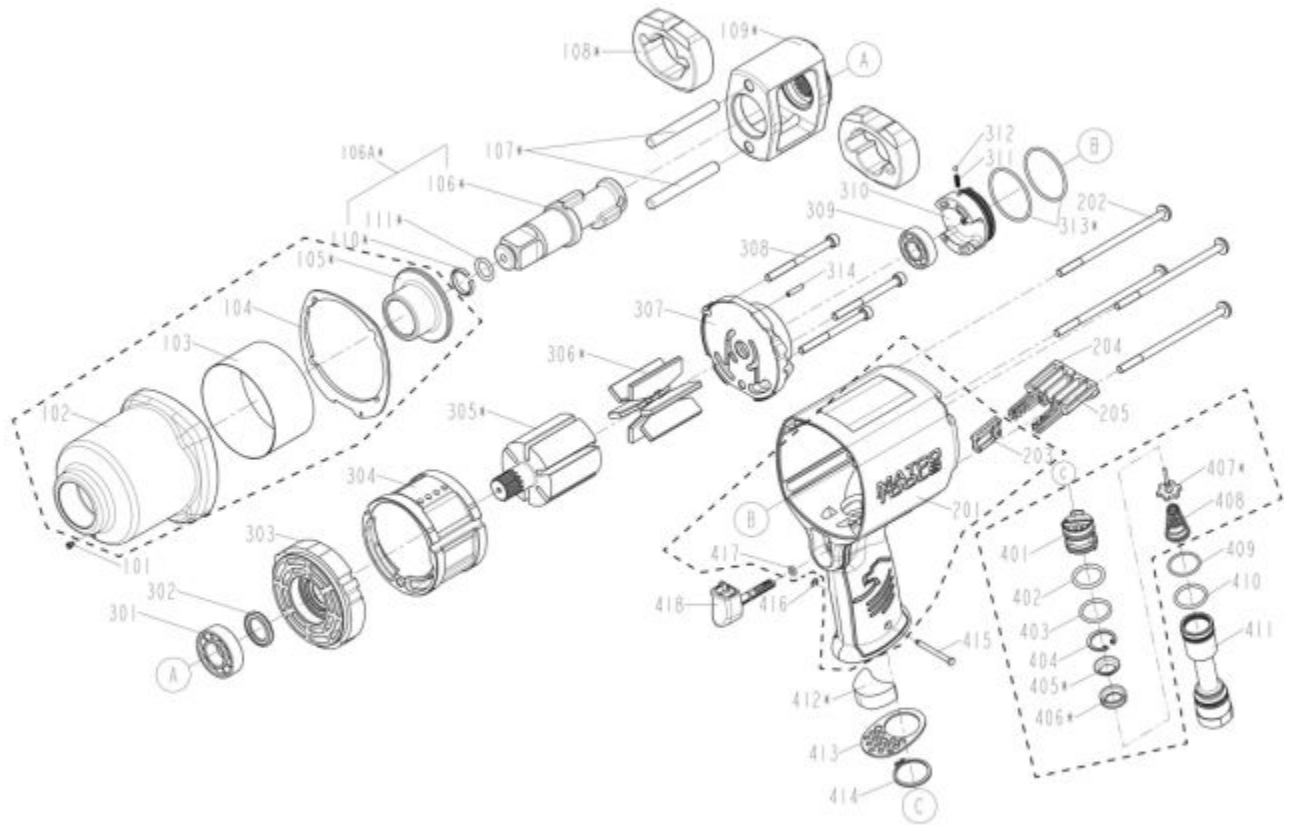

MT2334 - 3/4" IMPACT WRENCH

Item: MT2334

Description: 3/4" IMPACT WRENCH

Notes: RSMT2334PLK Product Label Kit qty 1. K7RS2334401 - reverse valve assembly (includes 401-408).

Figure No	Part Number	Description	No. Reqd	Warranty Code
101	K7RS1837220	HAMMER CASE GR FITTING MT2138	1	X
102	K7RS2334102	HAMMER CASE ASSEMBLY	1	X
103	*K7*	STEEL RING (INCLUDED W/ #102)	1	
104	*K7*	PACKING-HAMMER CASE (INCLUDED W/ #102)	1	
105	*K7*	HAMMER CASE BUSHING (INCLUDED W/ #102)	1	
106	RS3125105	ANVIL	1	X
106	K7RS2234105	ANVIL F/MT2234	1	X
107	RS3125108	HAMMER PIN	2	X
108	RS3125107	HAMMER	2	X
109	RS3125106	HAMMER FRAME	1	X
110	K7RS76806	SOCKET RETAINER F/MT2234	1	X
111	K7RS1734411	O-RING F/MT1734	1	X
111	K7RS76807	RETAINER O-RING F/MT2234	1	X
201	*K7RS2334201	HOUSING ASSEMBLY (INCLUDES #203 AND #419)	1	
202	K7RS2334202	HALF ROUND HD. STAR HEAD BOLT	4	X
203	*K7*	STOPPER (INCLUDED W/#201)	1	
204	K7RS2334204	FORWARD BUTTON F/ MT2334	1	X
205	K7RS2334205	REVERSE BUTTON F/ MT2334	1	X
301	*K7RS1074301	BEARING (6003ZZ)	1	
301	*K7RS1074301	BEARING (6003ZZ)	1	
302	*K7RS2334302	OIL SEAL	1	
303	K7RS2334303	FRONT BEARING PLATE F/ MT2334	1	X
304	K7RS2334304	CYLINDER / MT2334	1	X
305	*K7RS2334305	ROTOR	1	
306	K7RS2334306	BLADES FOR MT2334	6	X
307	*K7RS2334307	REAR END PLATE	1	
308	*K7RS2334308	HEX.SOC.HD.BOLT	3	
309	*K7RS2334309	BEARING	1	
310	*K7RS2334310	REGULATOR ASSEMBLY (INCLUDES #311, #312, AND #313)	1	
311	K7RS0260313	DETENT SPRING F/MT2769	1	X
312	K7RS1734416	BALL F/MT1734	1	X
313	*K7*	O - RING (INCLUDED W/ #310)	2	