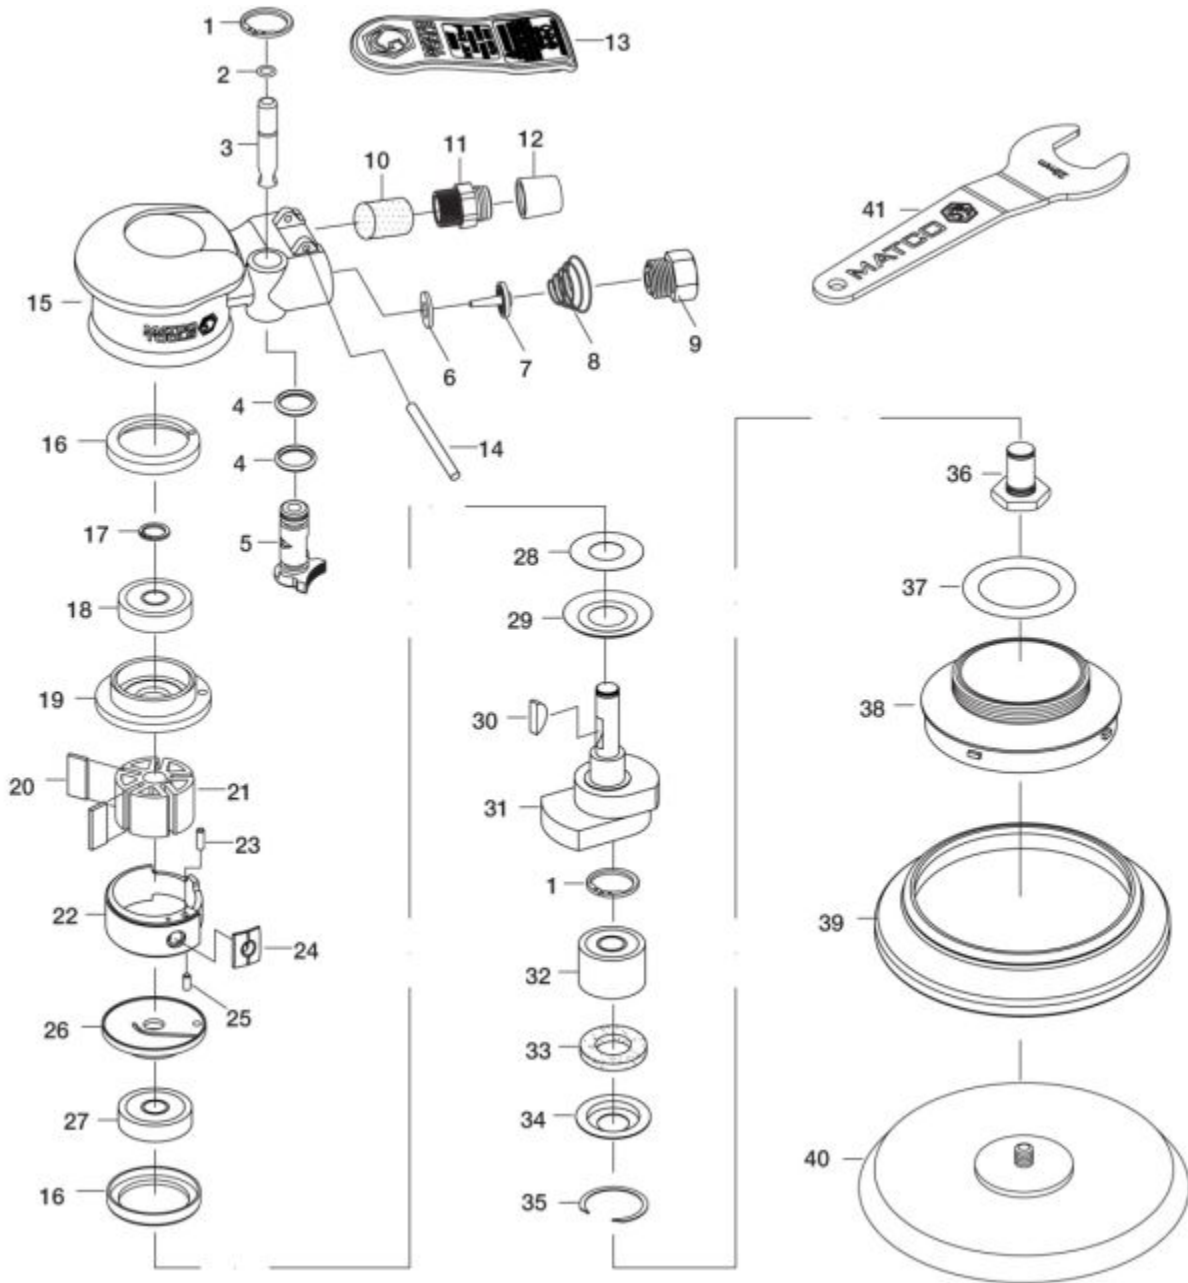

MT2416 - 3/16" ORBIT 6" PALM SANDER

Item: MT2416

Description: 3/16" ORBIT 6" PALM SANDER

Notes: Also available: MT2460HP - Velcro Pad (not included)

Figure No	Part Number	Description	No. Reqd	Warranty Code
1	K7RS288304	SNAP RING F/MT2880L,MT2885	2	X
2	K7RS246002	O RING F/VALVE STEM F/MT2460	1	X
3	K7RS103739	VALVE STEM F/ MT2416	1	X
4	K7RS288302	O RING F/MT2880L,MT2885	2	X
5	K7RS246005	REGULATOR F/MT2460	1	X
6	K7RS246006	WASHER F/MT2460	1	X
7	K7RS246007	VALVE F/MT2460	1	X
8	K7RS246008	SPRING F/MT2460	1	X
9	K7RS246009	AIR INLET F/MT2460	1	X
10	K7RS246503	MUFFLER INSERT F/MT2416	1	X
11	K7RS246011	EXHAUST F/MT2460	1	X
12	K7RS246012	SLEEVE F/MT2460	1	X
13	K7RS246013	THROTTLE LEVER F/MT2460	1	X
14	K7RS246014	3.3X 26L PIN F/MT2460	1	X
15	RS233215	HOUSING	1	X
16	RS233216	RUBBER BUSHING	2	X
17	RS246520	SNAP RING	1	X
18	K710920	BEARING FOR RL500	1	X
19	K7RS246018	REAR PLATE F/MT2460	1	X
20	K7RS246019	ROTOR BLADE F/MT2460	5	X
21	RS233221	ROTOR	1	X
22	K7RS246021	CYLINDER F/MT2460	1	X
23	RS246526	PIN	1	X
24	RS233224	BUSHING	1	X
25	K7RS246040	3 X 8L PIN F/MT2460	1	X
26	RS246529	FRONT PLATE	1	X
27	K7RS221RA32	BEARING FOR SX221RA,MT1761	1	X
28	*K7RS316024A	FIBER WASHER	1	
29	RS233229	DUSTPROOF WASHER	1	X
30	*K7RS316026	KEY	1	
30	*K7RS316026	KEY	1	
31	RS241631	MOTOR SHAFT BALANCER (6")	1	X
32	K7RS246031	BEARING F/MT2460	1	X

33	RS241633	DUSTPROOF FELT	1	X
34	RS241634	DUSTPROOF WASHER	1	X
35	K7RS246032	SNAP RING F/MT2460	1	X
36	RS241636	BALANCER SHAFT	1	X
37	RS233238	WASHER	1	X
38	RS241638	HOUSING	1	X
39	K7RS241639	SHROUD FOR MT2416 MT2432	1	X
40	K7MT2460PV	VINYL PAD F/MT2460	1	X
41	K7RS246039	STOP SPANNER F/MT2460	1	X