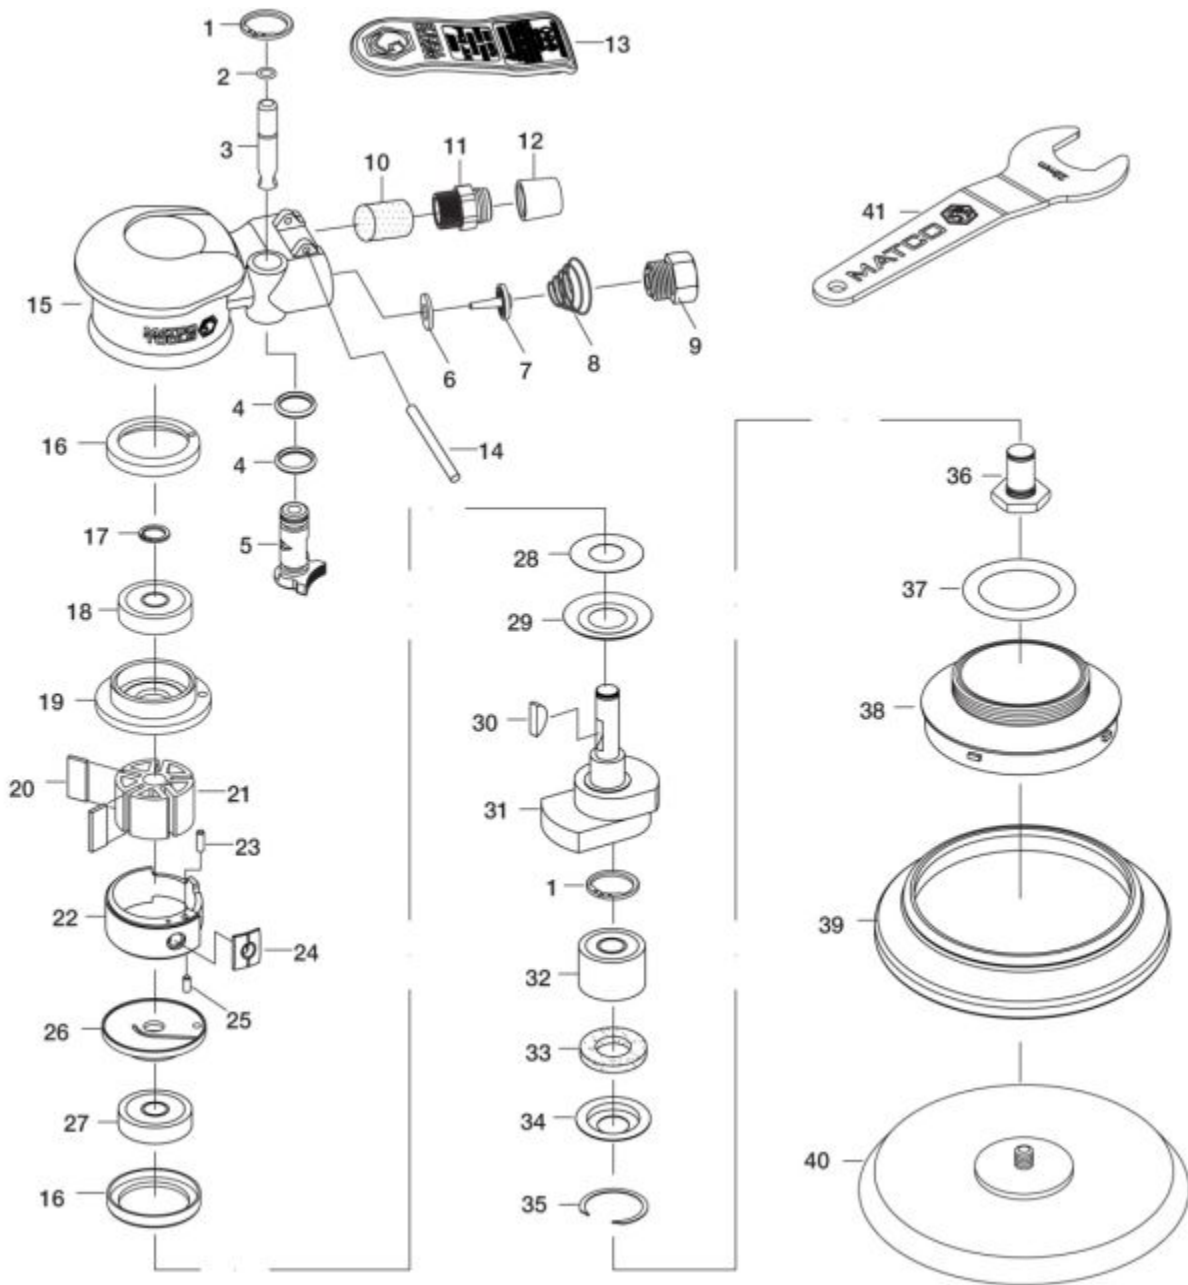

MT2432 - 3/32" ORBIT 6" PALM SANDER

Item: MT2432

Description: 3/32" ORBIT 6" PALM SANDER

Notes: N/A

Figure No	Part Number	Description	No. Reqd	Warranty Code
0	MT2460HP	6" VELCRO PAD FOR MT2460	1	T
1	K7RS288304	SNAP RING F/MT2880L,MT2885	2	X
2	K7RS246002	O RING F/VALVE STEM F/MT2460	1	X
3	K7RS103739	VALVE STEM F/ MT2416	1	X
4	K7RS288302	O RING F/MT2880L,MT2885	2	X
5	K7RS246005	REGULATOR F/MT2460	1	X
6	K7RS246006	WASHER F/MT2460	1	X
7	K7RS246007	VALVE F/MT2460	1	X
8	K7RS246008	SPRING F/MT2460	1	X
9	K7RS246009	AIR INLET F/MT2460	1	X
10	K7RS246503	MUFFLER INSERT F/MT2416	1	X
11	K7RS246011	EXHAUST F/MT2460	1	X
12	K7RS246012	SLEEVE F/MT2460	1	X
13	K7RS243213	THROTTLE LEVER	1	X
14	K7RS246014	3.3X 26L PIN F/MT2460	1	X
15	RS233215	HOUSING	1	X
16	RS233216	RUBBER BUSHING	2	X
17	K7RS246020	ROTOR F/MT2460	1	X
18	K710920	BEARING FOR RL500	1	X
19	K7RS246018	REAR PLATE F/MT2460	1	X
20	K7RS246019	ROTOR BLADE F/MT2460	5	X
21	RS233221	ROTOR	1	X
22	K7RS246021	CYLINDER F/MT2460	1	X
23	RS246526	PIN	1	X
24	RS233224	BUSHING	1	X
25	K7RS246040	3 X 8L PIN F/MT2460	1	X
26	RS246529	FRONT PLATE	1	X
27	K7RS221RA32	BEARING FOR SX221RA,MT1761	1	X
28	*K7RS316024A	FIBER WASHER	1	
29	RS233229	DUSTPROOF WASHER	1	X
30	*K7RS316026	KEY	1	
31	RS243231	MOTOR SHAFT BALANCER (6")	1	X
32	K7RS246031	BEARING F/MT2460	1	X

33	RS241633	DUSTPROOF FELT	1	X
34	RS241634	DUSTPROOF WASHER	1	X
35	K7RS246032	SNAP RING F/MT2460	1	X
36	RS241636	BALANCER SHAFT	1	X
37	RS233238	WASHER	1	X
38	RS241638	HOUSING	1	X
39	K7RS241639	SHROUD FOR MT2416 MT2432	1	X
40	K7MT2460VP	VINYL PAD F/ MT2460	1	X
41	K7RS246039	STOP SPANNER F/MT2460	1	X