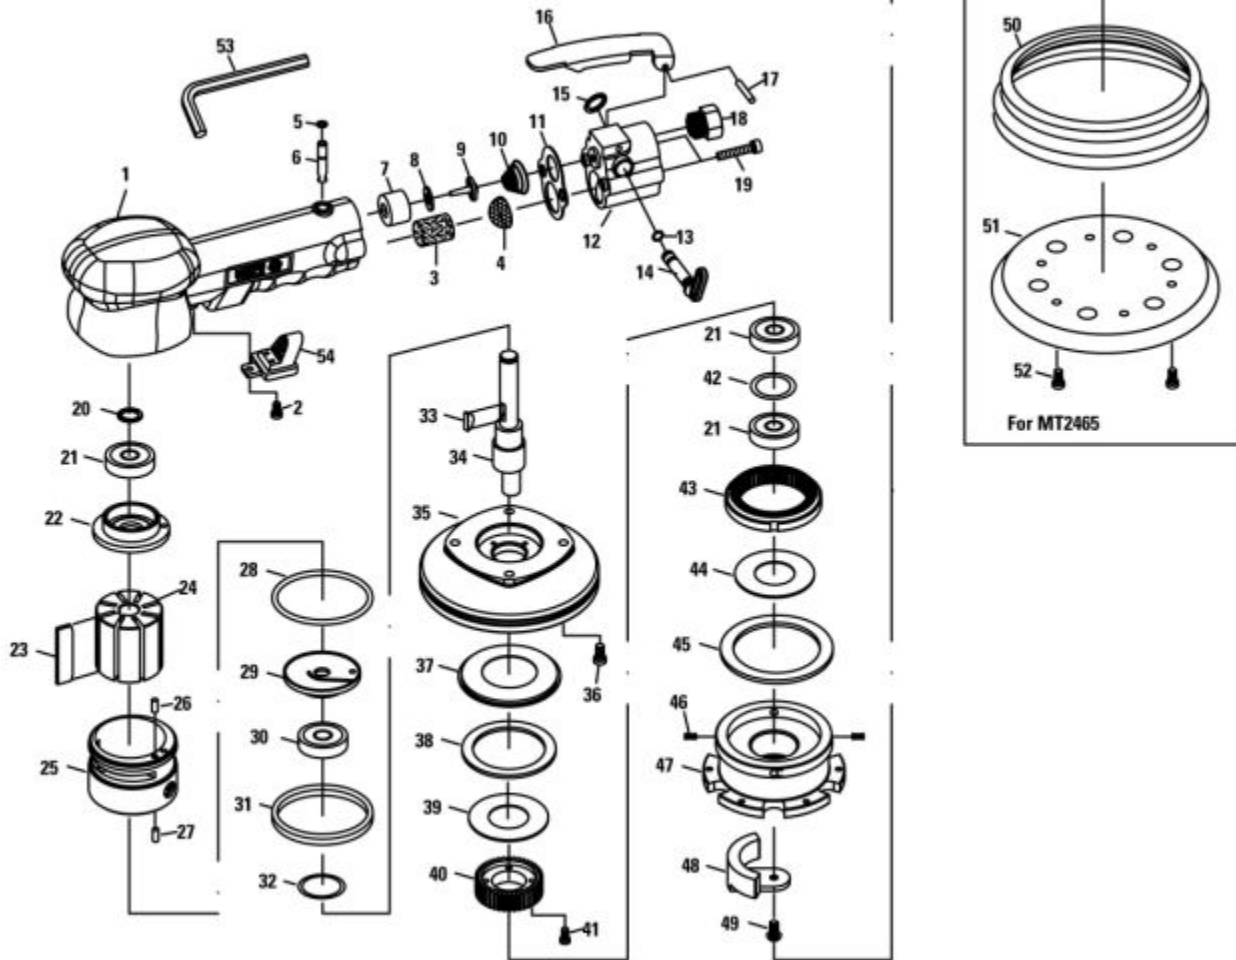

MT2465 - 6" GEARED SANDER

Item: MT2465

Description: 6" GEARED SANDER

Notes: Also available: MT2465HP 6" Velcro Pad 1 not shown RSMT2465WL Warning Label

Figure No	Part Number	Description	No. Reqd	Warranty Code
0	MT2465HP	6" VELCRO PAD FOR MT2465	1	X
1	RS246501	HOUSING	1	X
2	RS246502	SCREW	1	X
3	K7RS246503	MUFFLER INSERT F/MT2416	2	X
4	RS246504	STAINLESS MESH	2	X
5	K7RS246002	O RING F/VALVE STEM F/MT2460	1	X
6	K7RS246506	VALVE STEM F/MT2465	1	X
7	RS246507	BUSHING	1	X
8	K7RS246006	WASHER F/MT2460	1	X
9	RS246509	VALVE	1	X
10	RS246510	SPRING	1	X
11	RS246511	PACKING	1	X
12	RS246512	HOUSING	1	X
13	RS246513	O-RING	2	X
14	K7RS246514	REGULATOR F/MT2465	1	X
15	RS246515	SNAP RING	1	X
16	RS246516	LEVER	1	X
17	K7RS31512	PIN F/SE315	1	X
18	K7RS246009	AIR INLET F/MT2460	1	X
19	RS246519	SCREW	2	X
20	RS246520	SNAP RING	1	X
21	K7RS10920	BALL BEARING MT1430,50,60,1884	3	X
22	RS246522	REAR PLATE	1	X
23	RS246523	ROTOR BLADE (PK OF 8)	1	X
24	RS246524	ROTOR	1	X
25	RS246525	CYLINDER	1	X
26	RS246526	PIN	1	X
27	K7RS246040	3 X 8L PIN F/MT2460	1	X
28	RS246528	O-RING	1	X
29	RS246529	FRONT PLATE	1	X
30	K7RS221RA32	BEARING FOR SX221RA,MT1761	1	X
31	RS246531	O-RING	1	X
32	RS246532	WASHER	1	X

33	RS246533	ROTOR	1	X
34	RS246534	MOTOR SHAFT BALANCER	1	X
35	RS246535	HOUSING	1	X
36	RS246536	SCREW	4	X
37	RS246537	FACEPLATE	1	X
38	RS246538	DUSTPROOF WASHER	1	X
39	RS246539	WASHER	1	X
40	RS246540	GEAR	1	X
41	RS246541	SCREW	4	X
42	RS246542	WASHER	1	X
43	RS246543	GEAR LINK	1	X
44	RS246544	WASHER	1	X
45	RS246545	DUSTPROOF WASHER	1	X
46	RS246546	SCREW	4	X
47	RS246547	GEAR SEAT	1	X
48	RS246548	BALANCER 6"	1	X
49	RS246549	SCREW	1	X
50	K7RS246550	SHROUD F/MT2465 SANDER	1	X
51	MT2465VP	6" VINYL PAD FOR MT2465	1	X
52	RS103953	SCREW	6	X
53	K7RS288548	2" HEX WRENCH F/MT2885	1	X
54	RS246554	EXHAUST SLEEVE	1	X