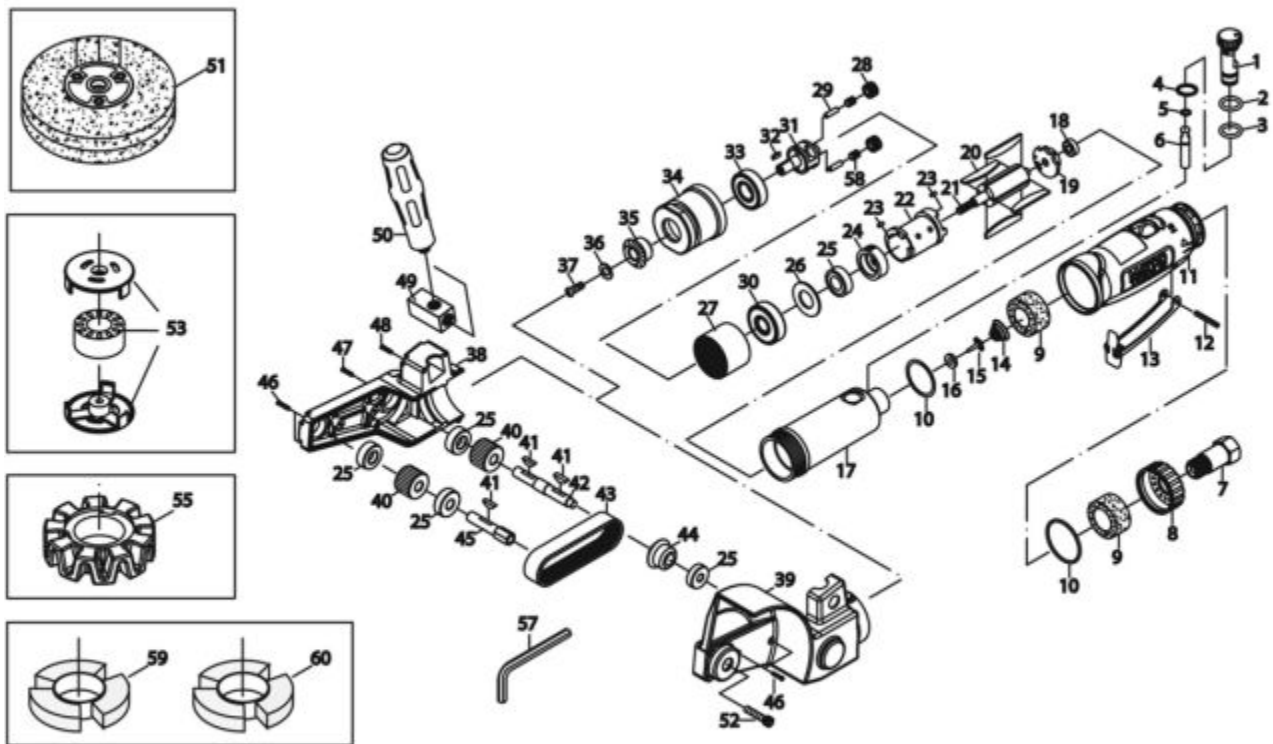

MT2466AK - METAL BLASTER KIT

Item: MT2466AK

Description: METAL BLASTER

Notes: ITEMS INCLUDED IN KIT MT2466AK: 51 MT2466-3 Stripping Wheel qty 1, 53 RSMT2466-1 Eraser Adapter Set qty1, 55 MT2466-2 Eraser Wheel qty 1, 59*Fine Wire Wheel qty 1, 60**Coarse Wire Wheel qty 1, REPLACEMENTS AVAILABLE AS: *K7MT2466-4 Fine Wire Wheel 2 pc. set **K7MT2466-5 Coarse Wire Wheel 2 pc. set

Figure No	Part Number	Description	No. Reqd	Warranty Code
1	*K7RS288701	REGULATOR	1	
2	K7RS288302	O RING F/MT2880L,MT2885	1	X
3	K7RS288303	O RING F/MT2880L,MT2885	1	X
4	K7RS288304	SNAP RING F/MT2880L,MT2885	1	X
5	RS246605	O-RING	1	X
6	K7RS246606	VALVE STEM F/ MT2466	1	X
7	K7RS288307	INLET BUSHING F/MT2880L,MT2885	1	X
8	RS246608	EXHAUST SLEEVE	1	X
9	K7RS288309	COTTONSILENCER F/MT2880L	2	X
10	K7RS288310	O RING F/MT2880L,MT2885	2	X
11	*K7RS287711A	PROTECTING RUBBER (3X25L)	1	
12	K7RS288312	PIN 3X25 F/MT2880L,MT2885	1	X
13	K7RS288313	THROTTLE LVR F/MT2880L,MT2885	1	X
14	K7RS288314	SPRING F/MT2880L,MT2885	1	X
15	K7RS288315	VALVE F/MT2880L,MT2885	1	X
16	K7RS288316	WASHER F/MT2880L,MT2885	1	X
17	K7RS288317	HOUSING F/MT2880L,MT2885	1	X
18	K730529	REAR SPINDLE BEARING	1	X
19	K7RS288319	REAR PLATE F/MT2880L,MT2885	1	X
20	K7RS288320	ROTOR BLADE F/MT2880L,MT2885	4	X
21	K7RS165021	ROTOR F/MT1650	1	X
22	K7RS288322	CYLINDER F/MT2880L,MT2885	1	X
23	K7RS288323	PIN 2.5X6 F/MT2880L,MT2885	2	X
24	K7RS288325	FRONT PLATE F/MT2880L,MT2885	1	X
25	K7RS30524	BALL BEARING F/MT1883,MT1834	5	X
26	K7RS165026	WASHER F/MT1650	1	X
27	K7RS246627	GEAR LINK F/MT2466	1	X
28	K7RS165029	IDLER GEAR W/NDL BEARING-MT165	2	X
29	K7RS165030	PIN F/MT1650	2	X
30	K7RS227B25	BALL BEARING MT1430,MT1450,60	1	X
31	RS103931	GEAR PLATE	1	X