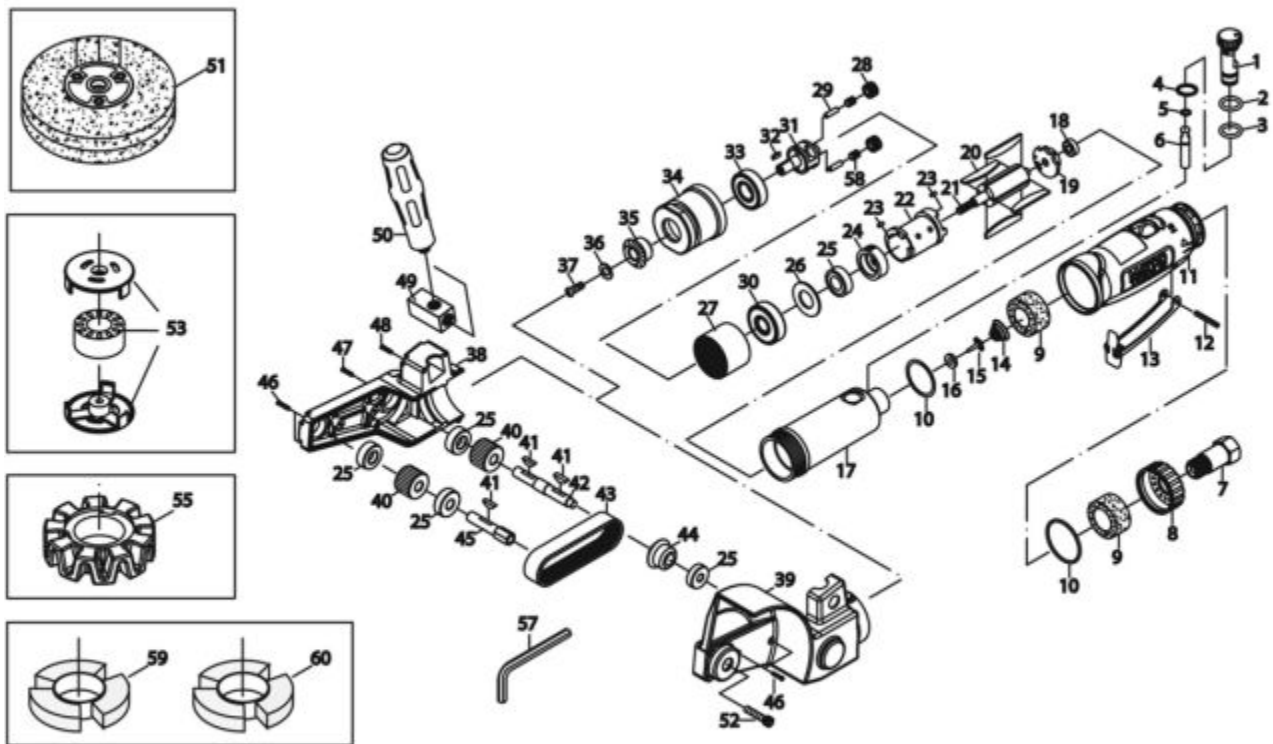

MT2466A - METAL BLASTER

Item: MT2466A

Description: METAL BLASTER

Notes: ITEMS INCLUDED IN KIT MT2466AK: 51 MT2466-3 Stripping Wheel qty 1, 53 RSMT2466-1 Eraser Adapter Set qty1, 55 MT2466-2 Eraser Wheel qty 1, 59*Fine Wire Wheel qty 1, 60**Coarse Wire Wheel qty 1, REPLACEMENTS AVAILABLE AS: *K7MT2466-4 Fine Wire Wheel 2 pc. set **K7MT2466-5 Coarse Wire Wheel 2 pc. set

Figure No	Part Number	Description	No. Reqd	Warranty Code
1	*K7RS288701	REGULATOR	1	
2	K7RS288302	O RING F/MT2880L,MT2885	1	X
3	K7RS288303	O RING F/MT2880L,MT2885	1	X
4	K7RS288304	SNAP RING F/MT2880L,MT2885	1	X
5	RS246605	O-RING	1	X
6	K7RS246606	VALVE STEM F/ MT2466	1	X
7	K7RS288307	INLET BUSHING F/MT2880L,MT2885	1	X
8	RS246608	EXHAUST SLEEVE	1	X
9	K7RS288309	COTTONSILENCER F/MT2880L	2	X
10	K7RS288310	O RING F/MT2880L,MT2885	2	X
11	*K7RS287711A	PROTECTING RUBBER (3X25L)	1	
12	K7RS288312	PIN 3X25 F/MT2880L,MT2885	1	X
13	K7RS288313	THROTTLE LVR F/MT2880L,MT2885	1	X
14	K7RS288314	SPRING F/MT2880L,MT2885	1	X
15	K7RS288315	VALVE F/MT2880L,MT2885	1	X
16	K7RS288316	WASHER F/MT2880L,MT2885	1	X
17	K7RS288317	HOUSING F/MT2880L,MT2885	1	X
18	K730529	REAR SPINDLE BEARING	1	X
19	K7RS288319	REAR PLATE F/MT2880L,MT2885	1	X
20	K7RS288320	ROTOR BLADE F/MT2880L,MT2885	4	X
21	K7RS165021	ROTOR F/MT1650	1	X
22	K7RS288322	CYLINDER F/MT2880L,MT2885	1	X
23	K7RS288323	PIN 2.5X6 F/MT2880L,MT2885	2	X
24	K7RS288325	FRONT PLATE F/MT2880L,MT2885	1	X
25	K7RS30524	BALL BEARING F/MT1883,MT1834	5	X
26	K7RS165026	WASHER F/MT1650	1	X
27	K7RS246627	GEAR LINK F/MT2466	1	X
28	K7RS165029	IDLER GEAR W/NDL BEARING-MT165	2	X
29	K7RS165030	PIN F/MT1650	2	X
30	K7RS227B25	BALL BEARING MT1430,MT1450,60	1	X
31	RS103931	GEAR PLATE	1	X