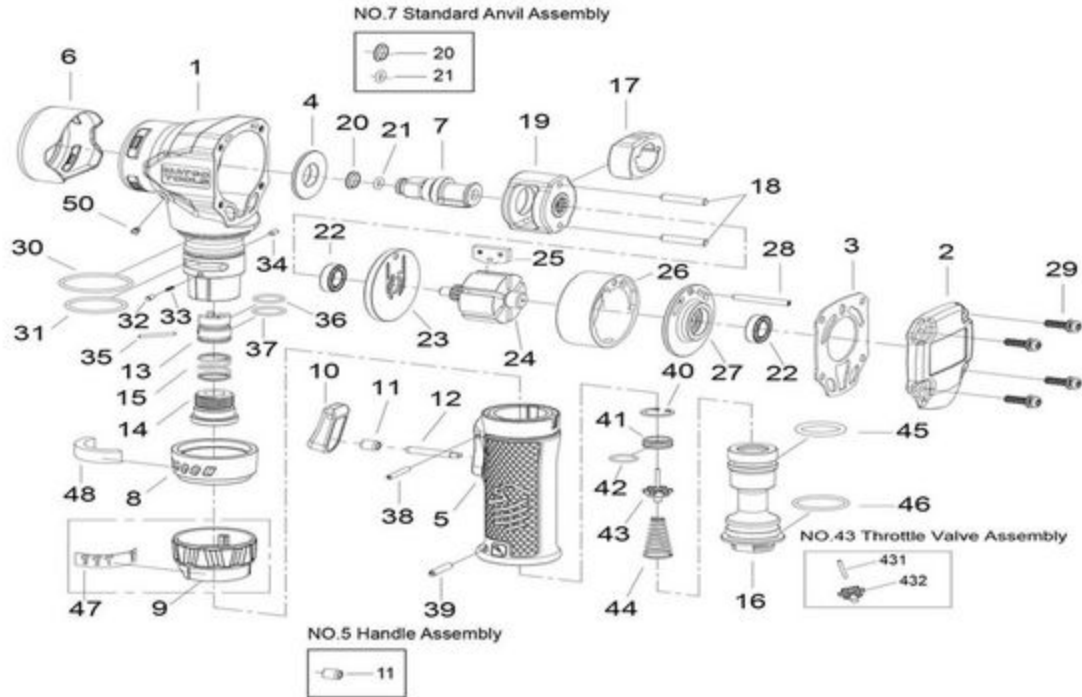

MT2512 - 1/2 DR. ANGLE IMPACT WRENCH
 MT2538 - 3/8" RIGHT ANGLE IMPACT WRENCH

MT2512 - 1/2" RIGHT ANGLE IMPACT WRENCH
 MT2538 - 3/8" RIGHT ANGLE IMPACT WRENCH

Item: MT2512

Description: 1/2 DR. ANGLE IMPACT WRENCH

Notes: NO PARTS AVAIL. REPAIR ONLY

Figure No	Part Number	Description	No. Reqd	Warranty Code
1	*TMAGMT01	HOUSING ASSEMBLY (INCL. NO. 04)	1	
2	*TMAGMT02	BACKHEAD	1	
3	*TMAGMT03	BACKHEAD GASKET	1	
4	*TMAGMT04	BUSHING	1	
5	*TMAGMT05	HANDLE ASSEMBLY- INCL. NO. 11 - AGMT11	1	
6	*TMAGMT06	RUBBER GRIP	1	
7	*TMAGMT0712	STANDARD ANVIL ASSEMBLY 1/2"- INCL. NO. 20 - AGMT20 & NO. 21 - AGMT21	1	
8	*TMAGMT08	EXHAUST DEFLECTOR	1	
9	*TMAGMT09	REVERSE VALVE ASSEMBLY (INCL. NO. 47)	1	
10	*TMAGMT10	TRIGGER	1	
11	*TMAGMT11	BUSHING- NOT SOLD INDIVIDUALLY (ASSEMBLED WITH NO. 5 AGMT05)	1	
12	*TMAGMT12	VALVE STEM	1	
13	*TMAGMT13	REVERSE VALVE	1	
14	*TMAGMT14	SCREW	1	
15	*TMAGMT15	SPRING	1	
16	*TMAGMT16	AIR INLET	1	
17	*TMAGMT17	HAMMER	1	
18	*TMAGMT18	HAMMER PIN X 2	1	
19	*TMAGMT19	HAMMER FRAME	1	
20	*TMAGMT20	SOCKET RETAINER- NOT SOLD INDIVIDUALLY (ASSEMBLED WITH NO. 7 - AGMT0712 OR AGMT0738	1	
21	*TMAGMT21	O-RING - NOT SOLD INDIVIDUALLY (ASSEMBLED WITH NO. 7 - AGMT0712 OR AGMT0738	1	
22	*TMAGMT22	BALL BEARING X 2	1	
23	*TMAGMT23	FRONT END PLATE	1	
24	*TMAGMT24	ROTOR	1	
25	*TMAGMT25	ROTOR BLADE X 6	1	
26	*TMAGMT26	CYLINDER	1	
27	*TMAGMT27	REAR END PLATE	1	
28	*TMAGMT28	SPRING PIN	1	
29	*TMAGMT29	SCREWS X 4	1	
30	*TMAGMT30	O-RING	1	