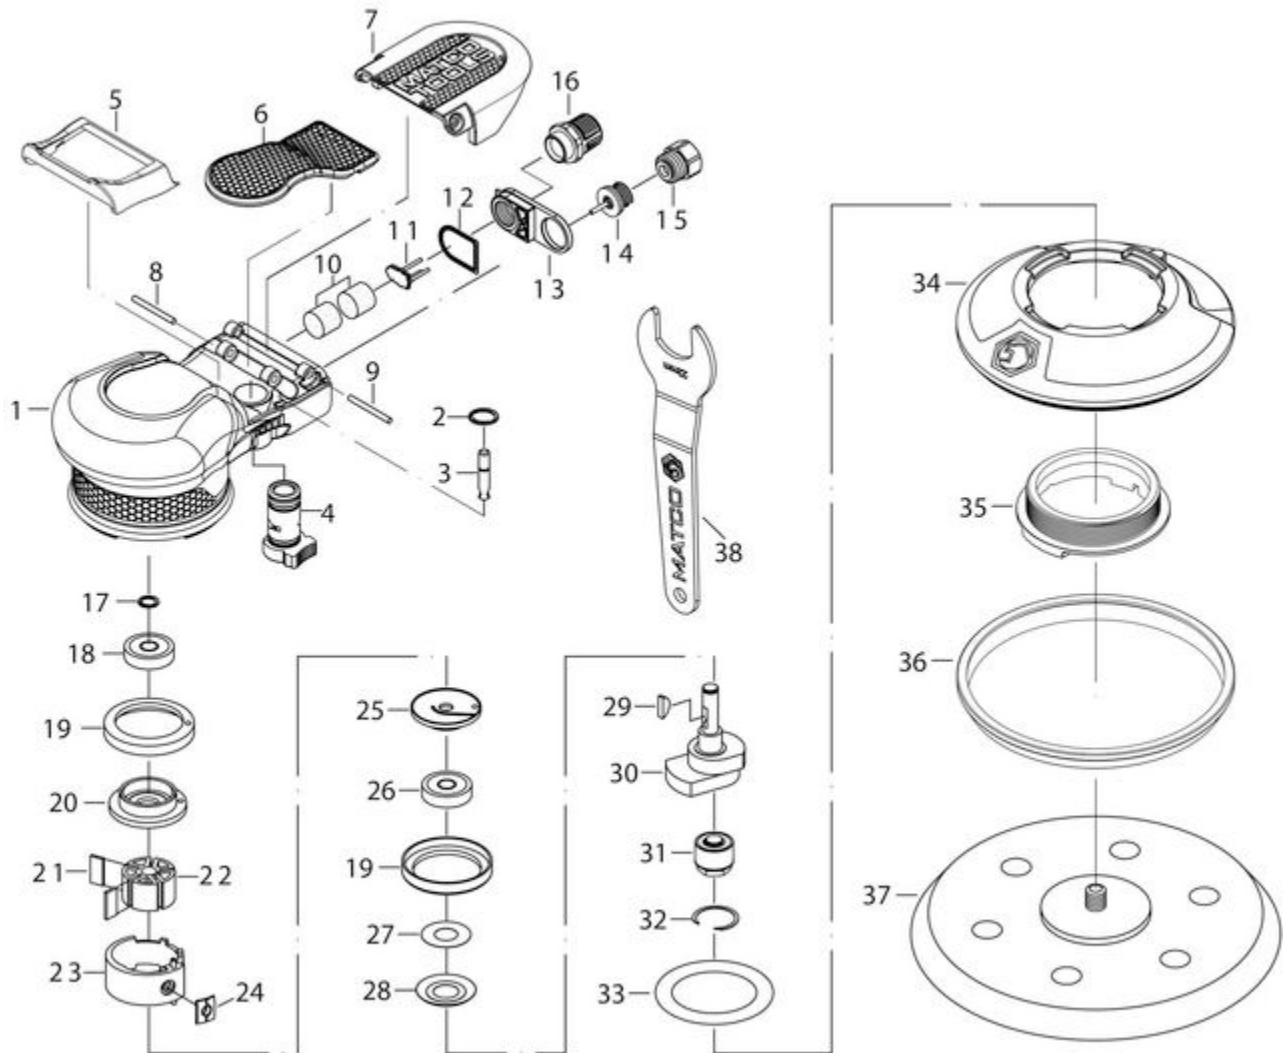

MT2516G - 3/16" PALM SANDER - GREEN

Item: MT2516G

Description: 3/16" PALM SANDER -GREEN

Notes: N/S: RSMT2516WL-Warning Label (QTY 1) Also Available: MT2460VP - 6" Vinyl Backing Pad; MT2460HP - 6" Hook and Loop Backing Pad MT25VCK Vacuum Kit

Figure No	Part Number	Description	No. Reqd	Warranty Code
1	*K7RS251601G	HOUSING - GREEN	1	
1	*K7RS251601B	HOUSING - BURGUNDY	1	
1	*K7RS251601O	HOUSING - ORANGE	1	
2	K7RS246001	SNAP RING RETNR F/VALVE STEM	1	X
3	*K7RS251602	VALVE STEM SET	1	
4	*K7RS251603	REGUALTOR SET	1	
5	*K7RS251602G	HOUSING FRONT COVER - GREEN	1	
5	*K7RS251602B	HOUSING FRONT COVER - BURGUNDY	1	
5	*K7RS251602O	HOUSING FRONT COVER - ORANGE	1	
6	*K7RS251605	LEVER	1	
7	*K7RS251606	HOUSING REAR COVER	1	
8	*K7RS251607	PIN (3*32L)	1	
9	*K7RS251608	PIN (3*50L)	1	
10	*K7RS251621	SILENCER	1	
11	*K7RS251609	MUFFLER	1	
12	*K7RS251610	PACKING	1	
13	*K7RS251611	EXHAUST SLEEVE	1	
14	*K7RS251612	VALVE SET	1	
15	*K7RS251613	AIR INLET	1	
16	*K7RS251614	MUFFLER BODY SET	1	
17	RS246520	SNAP RING	1	X
18	K710920	BEARING FOR RL500	1	X
19	RS233216	RUBBER BUSHING	2	X
20	RS246522	REAR PLATE	1	X
21	*K7RS246019A	ROTOR BLADE	5	
22	*K7RS316018	ROTOR	1	
23	K7RS246021	CYLINDER F/MT2460	1	X
24	RS233224	BUSHING	1	X
25	RS246529	FRONT PLATE	1	X
26	K7RS221RA32	BEARING FOR SX221RA,MT1761	1	X
27	*K7RS316024A	WASHER	1	
28	RS233229	DUSTPROOF WASHER	1	X

29	RS246533	ROTOR	1	X
30	*K7RS316027	MOTOR SHAFT BALANCER (6", 3/16")	1	
31	*K7RS251620	SHAFT SET	1	
32	K7RS246032	SNAP RING F/MT2460	1	X
33	RS233238	WASHER	1	X
34	*K7RS251615B	HOUSING COVER - BURGUNDY	1	
34	*K7RS251615O	HOUSING COVER - ORANGE	1	
34	*K7RS251615G	HOUSING COVER - GREEN	1	
35	*K7RS251616	LOCK NUT	1	
36	*K7RS251617	SHROUD	1	
37	*K7RS251618	6" HOOK & LOOP PAD	1	
38	*K7RS251619	STOP SPANNER	1	