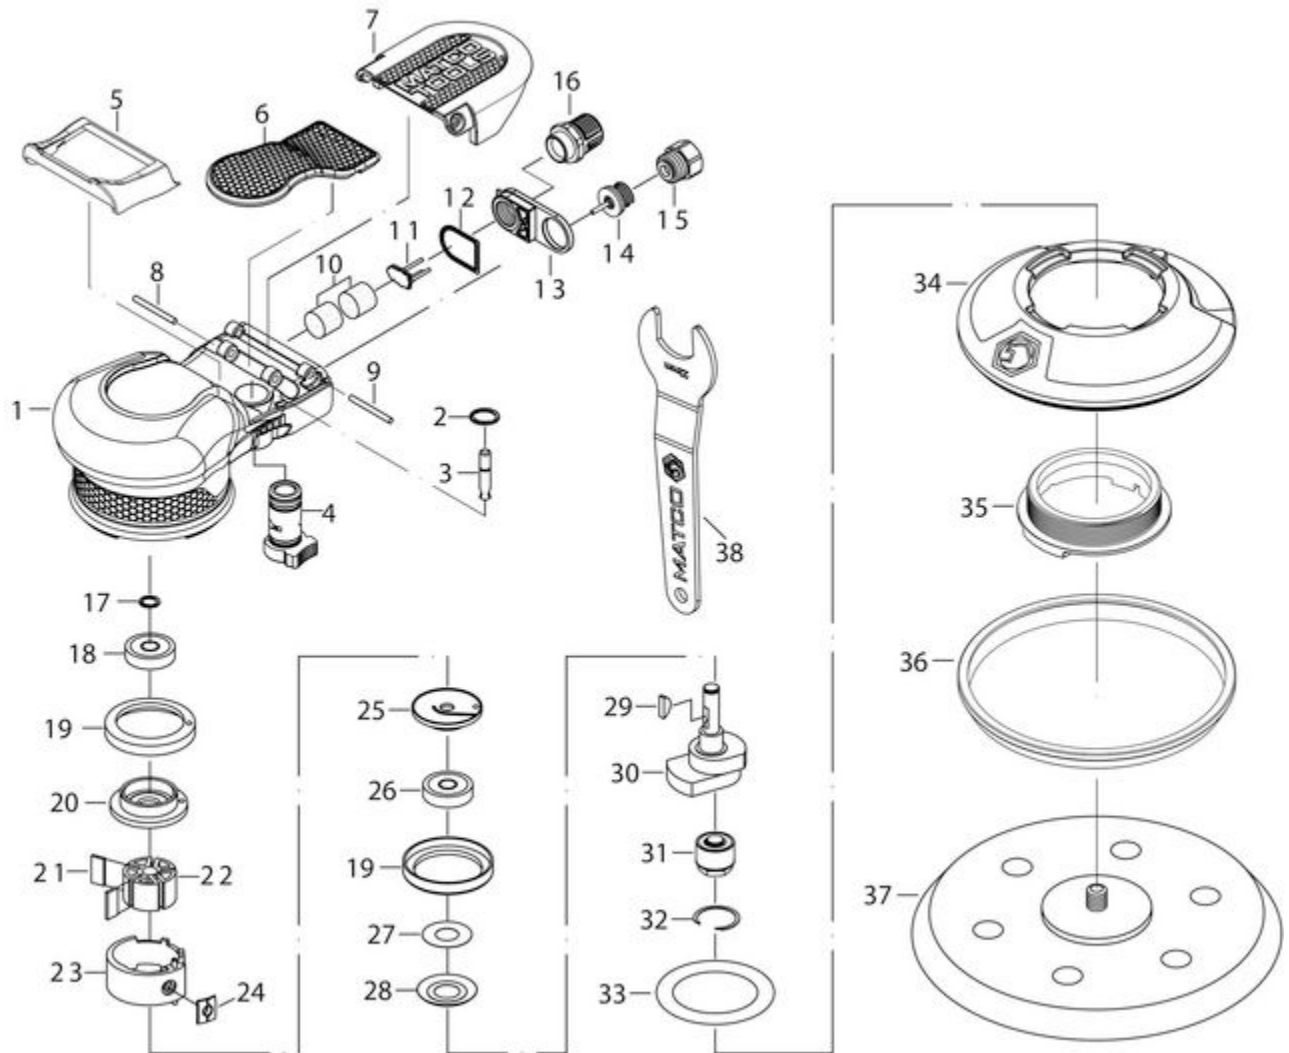

MT25160 - 3/16" PALM SANDER -ORANGE

Item: MT25160

Description: 3/16" PALM SANDER -ORANGE

Notes: N/S: RSMT2516WL-Warning Label (QTY 1) Also Available: MT2460VP - 6" Vinyl Backing Pad; MT2460HP - 6" Hook and Loop Backing Pad MT25VCK Vacuum Kit

Figure No	Part Number	Description	No. Reqd	Warranty Code
1	*K7RS251601O	HOUSING - ORANGE	1	
1	*K7RS251601G	HOUSING - GREEN	1	
1	*K7RS251601B	HOUSING - BURGUNDY	1	
2	K7RS246001	SNAP RING RETNR F/VALVE STEM	1	X
3	*K7RS251602	VALVE STEM SET	1	
4	*K7RS251603	REGUALTOR SET	1	
5	*K7RS251602G	HOUSING FRONT COVER - GREEN	1	
5	*K7RS251602O	HOUSING FRONT COVER - ORANGE	1	
5	*K7RS251602B	HOUSING FRONT COVER - BURGUNDY	1	
6	*K7RS251605	LEVER	1	
7	*K7RS251606	HOUSING REAR COVER	1	
8	*K7RS251607	PIN (3*32L)	1	
9	*K7RS251608	PIN (3*50L)	1	
10	*K7RS251621	SILENCER	1	
11	*K7RS251609	MUFFLER	1	
12	*K7RS251610	PACKING	1	
13	*K7RS251611	EXHAUST SLEEVE	1	
14	*K7RS251612	VALVE SET	1	
15	*K7RS251613	AIR INLET	1	
16	*K7RS251614	MUFFLER BODY SET	1	
17	RS246520	SNAP RING	1	X
18	K7RS10920	BALL BEARING MT1430,50,60,1884	1	X
19	RS233216	RUBBER BUSHING	2	X
20	RS246522	REAR PLATE	1	X
21	*K7RS246019A	ROTOR BLADE	5	
22	*K7RS316018	ROTOR	1	
23	K7RS246021	CYLINDER F/MT2460	1	X
24	RS233224	BUSHING	1	X
25	RS246529	FRONT PLATE	1	X
26	K7RS221RA32	BEARING FOR SX221RA,MT1761	1	X
27	*K7RS316024A	WASHER	1	
28	RS233229	DUSTPROOF WASHER	1	X

29	RS246533	ROTOR	1	X
30	*K7RS316027	MOTOR SHAFT BALANCER (6", 3/16")	1	
31	*K7RS251620	SHAFT SET	1	
32	K7RS246032	SNAP RING F/MT2460	1	X
33	RS233238	WASHER	1	X
34	*K7RS251615G	HOUSING COVER - GREEN	1	
34	*K7RS251615O	HOUSING COVER - ORANGE	1	
34	*K7RS251615B	HOUSING COVER - BURGUNDY	1	
35	*K7RS251616	LOCK NUT	1	
36	*K7RS251617	SHROUD	1	
37	*K7RS251618	6" HOOK & LOOP PAD	1	
38	*K7RS251619	STOP SPANNER	1	