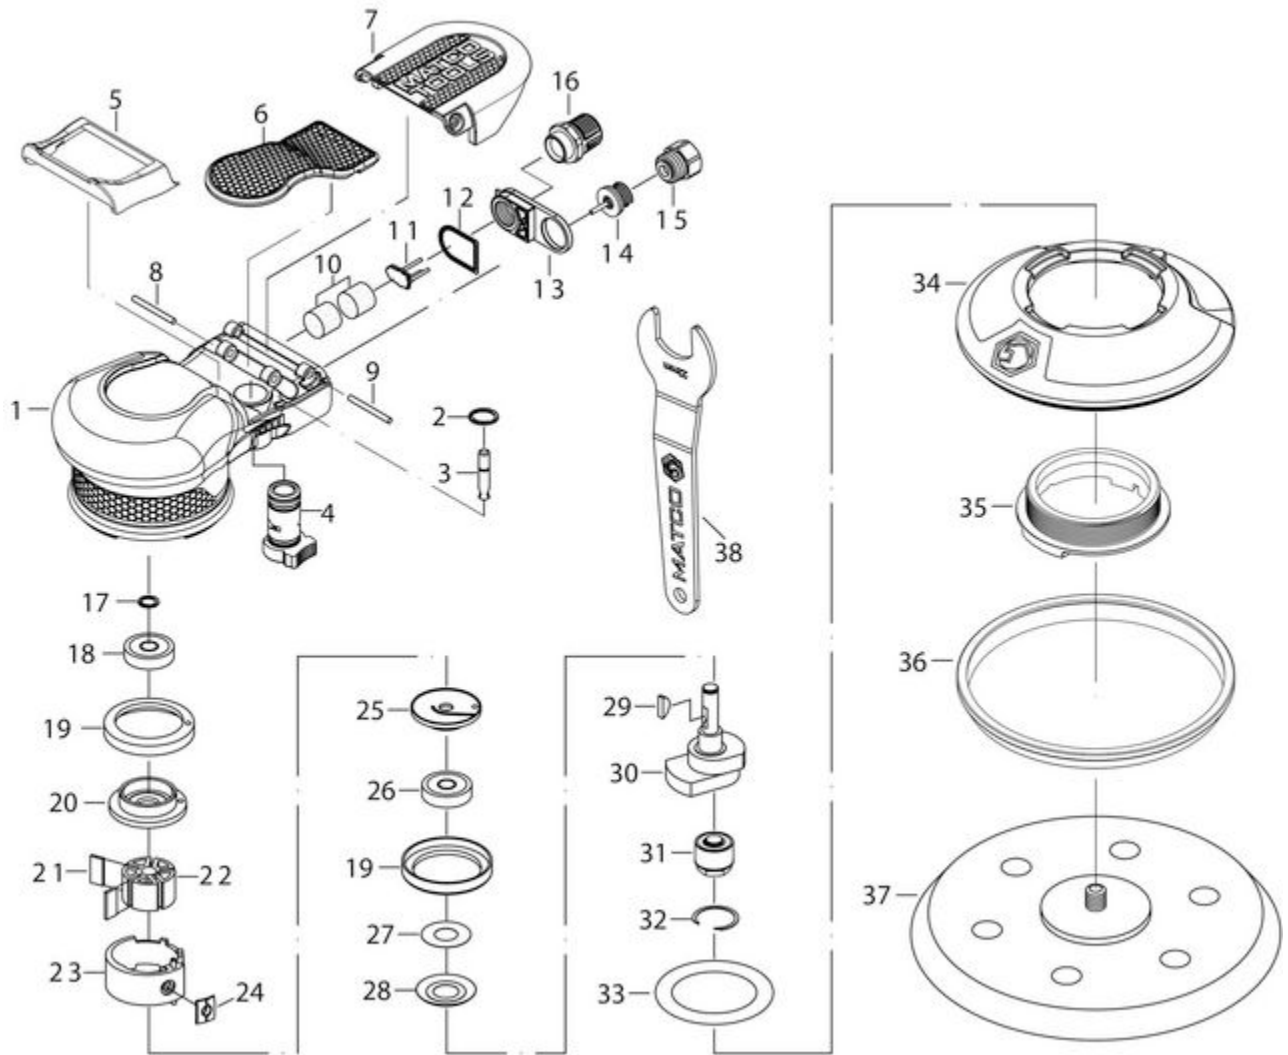

MT2516 - 3/16" 6" PALM SANDER

Item: MT2516

Description: 3/16" 6" PALM SANDER

Notes: N/S: RSMT2516WL-Warning Label (QTY 1); Also Available: MT2460VP - 6" Vinyl Backing Pad; MT2460HP - 6" Hook and Loop Backing Pad MT25VCK Vacuum Kit

Figure No	Part Number	Description	No. Reqd	Warranty Code
1	*K7RS251601G	HOUSING - GREEN	1	
1	*K7RS251601O	HOUSING - ORANGE	1	
1	*K7RS251601B	HOUSING - BURGUNDY	1	
2	K7RS246001	SNAP RING RETNR F/VALVE STEM	1	X
3	*K7RS251602	VALVE STEM SET	1	
4	*K7RS251603	REGUALTOR SET	1	
5	*K7RS251602B	HOUSING FRONT COVER - BURGUNDY	1	
5	*K7RS251602G	HOUSING FRONT COVER - GREEN	1	
5	*K7RS251602O	HOUSING FRONT COVER - ORANGE	1	
6	*K7RS251605	LEVER	1	
7	*K7RS251606	HOUSING REAR COVER	1	
8	*K7RS251607	PIN (3*32L)	1	
9	*K7RS251608	PIN (3*50L)	1	
10	*K7RS251621	SILENCER	1	
11	*K7RS251609	MUFFLER	1	
12	*K7RS251610	PACKING	1	
13	*K7RS251611	EXHAUST SLEEVE	1	
14	*K7RS251612	VALVE SET	1	
15	*K7RS251613	AIR INLET	1	
16	*K7RS251614	MUFFLER BODY SET	1	
17	RS246520	SNAP RING	1	X
18	K7RS10920	BALL BEARING MT1430,50,60,1884	1	X
19	RS233216	RUBBER BUSHING	2	X
20	RS246522	REAR PLATE	1	X
21	*K7RS246019A	ROTOR BLADE	5	
22	*K7RS316018	ROTOR	1	
23	K7RS246021	CYLINDER F/MT2460	1	X
24	RS233224	BUSHING	1	X
25	RS246529	FRONT PLATE	1	X
26	K7RS221RA32	BEARING FOR SX221RA,MT1761	1	X
27	*K7RS316024A	WASHER	1	
28	RS233229	DUSTPROOF WASHER	1	X

29	RS246533	ROTOR	1	X
30	*K7RS316027	MOTOR SHAFT BALANCER (6", 3/16")	1	
31	*K7RS251620	SHAFT SET	1	
32	K7RS246032	SNAP RING F/MT2460	1	X
33	RS233238	WASHER	1	X
34	*K7RS251615O	HOUSING COVER - ORANGE	1	
34	*K7RS251615G	HOUSING COVER - GREEN	1	
34	*K7RS251615B	HOUSING COVER - BURGUNDY	1	
35	*K7RS251616	LOCK NUT	1	
36	*K7RS251617	SHROUD	1	
37	*K7RS251618	6" HOOK & LOOP PAD	1	
38	*K7RS251619	STOP SPANNER	1	