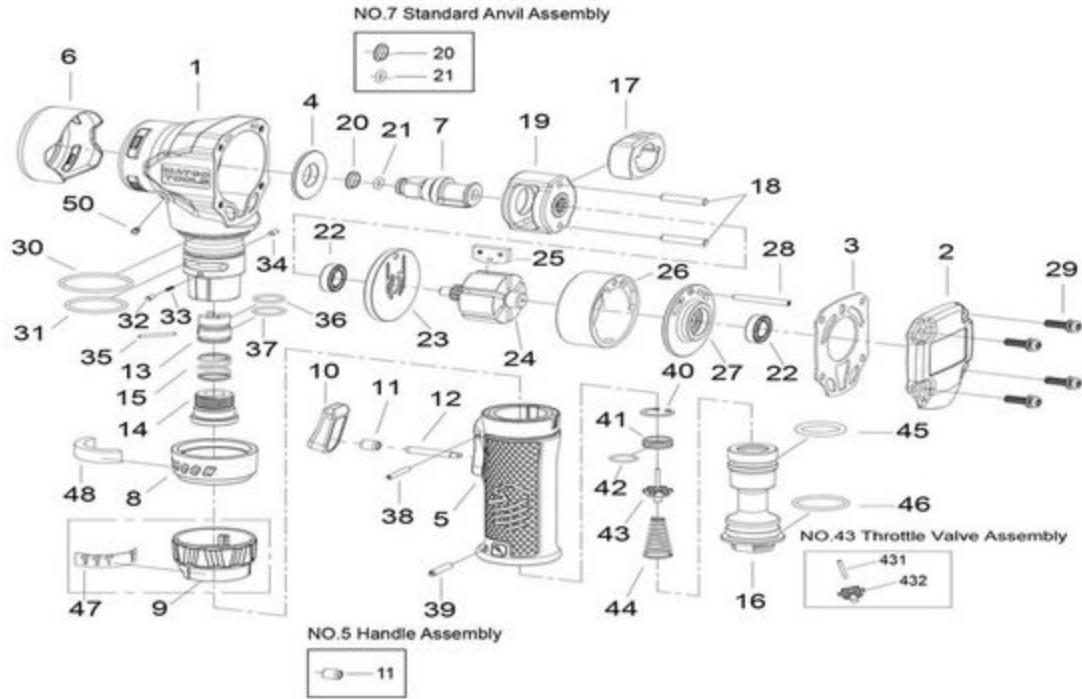

MT2538 - 3/8 DR. ANGLE IMPACT WRENCH

MT2512 - 1/2" RIGHT ANGLE IMPACT WRENCH  
 MT2538 - 3/8" RIGHT ANGLE IMPACT WRENCH

Item: MT2538

Description: 3/8 DR. ANGLE IMPACT WRENCH

Notes: NO PARTS AVAIL. REPAIR ONLY

Figure No	Part Number	Description	No. Reqd	Warranty Code
1	*TMAGMT01	HOUSING ASSEMBLY (INCL. NO. 04 )	1	
2	*TMAGMT02	BACKHEAD	1	
3	*TMAGMT03	BACKHEAD GASKET	1	
4	*TMAGMT04	BUSHING	1	
5	*TMAGMT05	HANDLE ASSEMBLY- INCL. NO. 11 - AGMT11	1	
6	*TMAGMT06	RUBBER GRIP	1	
7	*TMAGMT0738	STANDARD ANVIL ASSEMBLY 3/8"- INCL. NO. 20 - AGMT20 & NO. 21 - AGMT21	1	
8	*TMAGMT08	EXHAUST DEFLECTOR	1	
9	*TMAGMT09	REVERSE VALVE ASSEMBLY (INCL. NO. 47)	1	
10	*TMAGMT10	TRIGGER	1	
11	*TMAGMT11	BUSHING- NOT SOLD INDIVIDUALLY (ASSEMBLED WITH NO. 5 AGMT05)	1	
12	*TMAGMT12	VALVE STEM	1	
13	*TMAGMT13	REVERSE VALVE	1	
14	*TMAGMT14	SCREW	1	
15	*TMAGMT15	SPRING	1	
16	*TMAGMT16	AIR INLET	1	
17	*TMAGMT17	HAMMER	1	
18	*TMAGMT18	HAMMER PIN X 2	1	
19	*TMAGMT19	HAMMER FRAME	1	
20	*TMAGMT20	SOCKET RETAINER- NOT SOLD INDIVIDUALLY (ASSEMBLED WITH NO. 7 - AGMT0712 OR AGMT0738	1	
21	*TMAGMT21	O-RING - NOT SOLD INDIVIDUALLY (ASSEMBLED WITH NO. 7 - AGMT0712 OR AGMT0738	1	
22	*TMAGMT22	BALL BEARING X 2	1	
23	*TMAGMT23	FRONT END PLATE	1	
24	*TMAGMT24	ROTOR	1	
25	*TMAGMT25	ROTOR BLADE X 6	1	
26	*TMAGMT26	CYLINDER	1	
27	*TMAGMT27	REAR END PLATE	1	
28	*TMAGMT28	SPRING PIN	1	
29	*TMAGMT29	SCREWS X 4	1	
30	*TMAGMT30	O-RING	1	