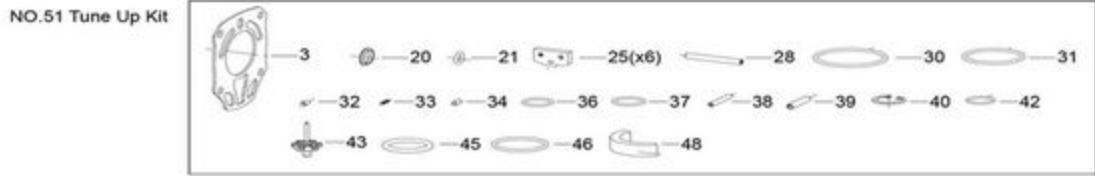

MT2538 - 3/8 DR. ANGLE IMPACT WRENCH

MT2512 - 1/2" RIGHT ANGLE IMPACT WRENCH  
 MT2538 - 3/8" RIGHT ANGLE IMPACT WRENCH

Item: MT2538

Description: 3/8 DR. ANGLE IMPACT WRENCH

Notes: NO PARTS AVAIL. REPAIR ONLY