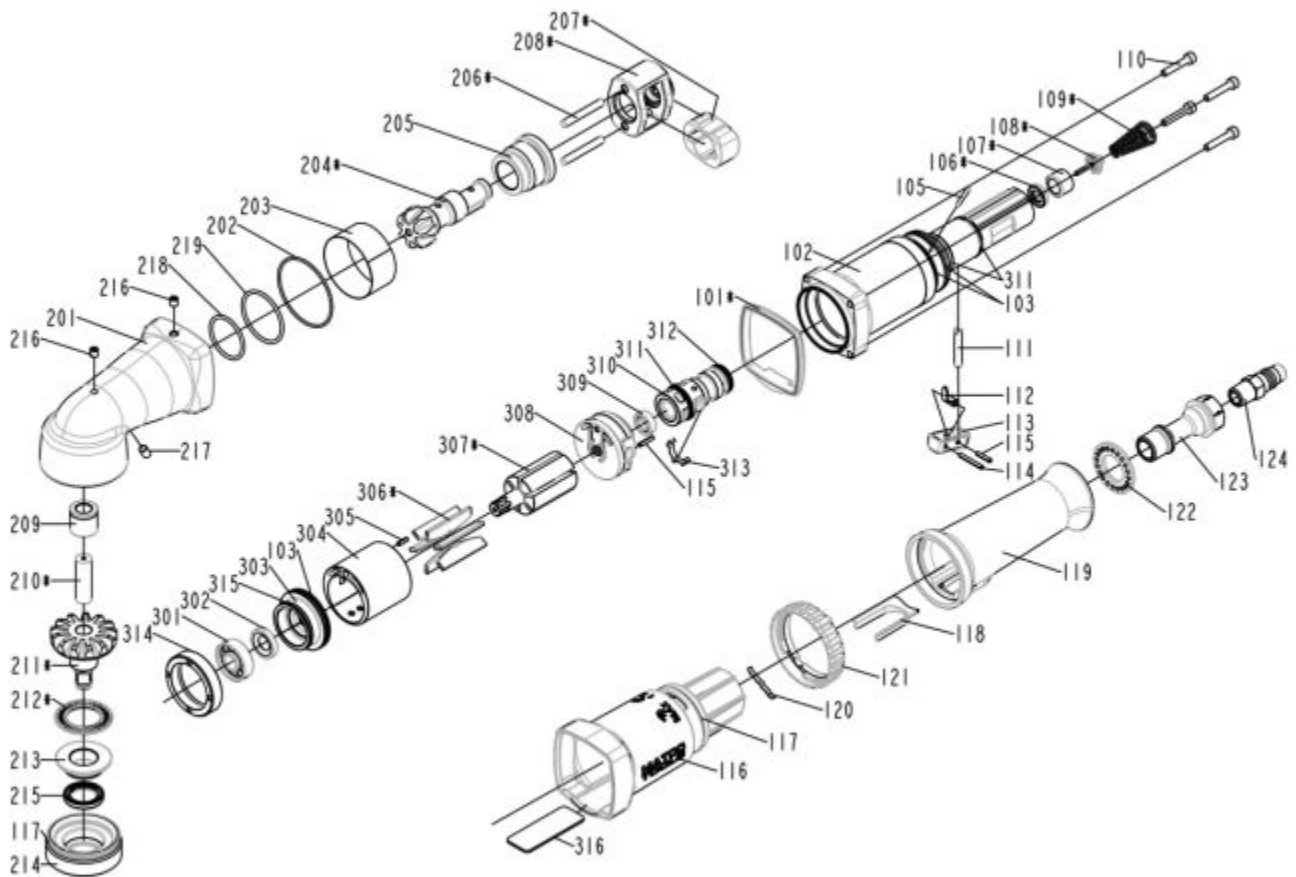

MT2638 - 3/8" RIGHT ANGLE IMPACT WRENCH

Item: MT2638

Description: 3/8" RIGHT ANGLE IMPACT WRENCH

Notes: not shown RSMT2638PLK Product Label Kit 1 // not shown RS1734201 Socket Retainer Ring // not shown RS2138104 O-Ring

Figure No	Part Number	Description	No. Reqd	Warranty Code
101	*K7RS2638101	GASKET	1	
102	*K7RS2638102	HOUSING	1	
103	K7RS1735316	O RING	3	X
105	*K7RS2638105	PIN	1	
106	K7RS1735403	SEAL F/MT2138	1	X
107	K7RS2250427	BUSHING	1	X
108	K7RS1735405	TIP VALVE F/MT2138	1	X
109	*K7RS7500113	SPRING	1	
110	K7RS1734404	HEX HEAD BOLT F/MT1734	4	X
111	K7RS2638111	VALVE STEM F/ MT2638	1	X
112	K7RS2638112	SAFETY FOR MT2638	1	X
113	K7RS2638113	TRIGGER FOR MT2638	1	X
114	RS4135415	SPRING PIN	1	X
115	*K7RS2638115	SPRING PIN	2	
116	*K7RS2638116	HOUSING COVER	1	
117	*K7RS2638117	O - RING	2	
118	*K7RS2638118	PACKING-CYLINDER	1	
119	*K7RS2638119	HANDLE GRIP	1	
120	*K7RS2638120	POSITIONING SPRING	1	
121	*K7RS2638121	REVERSE RING	1	
122	*K7RS2638122	DEFLECTOR	1	
123	*K7RS2638123	AIR INLET	1	
201	*K7RS2638201	ANGLE FRONT HOUSING	1	
202	*K7RS2638202	O - RING	1	
203	*K7RS2638203	STEEL RING	1	
204	*K7RS2638204	GEAR B	1	
205	*K7RS2638205	GEAR B GASKET	1	
206	*K7RS2638206	HAMMER PIN	2	
207	K7RS2638207	HAMMER F/MT2638	1	X
208	*K7RS2638208	HAMMER FRAME	1	
209	*K7RS2638209	GEAR A BUSHING	1	
210	*K7RS2638210	GEAR PIN	1	