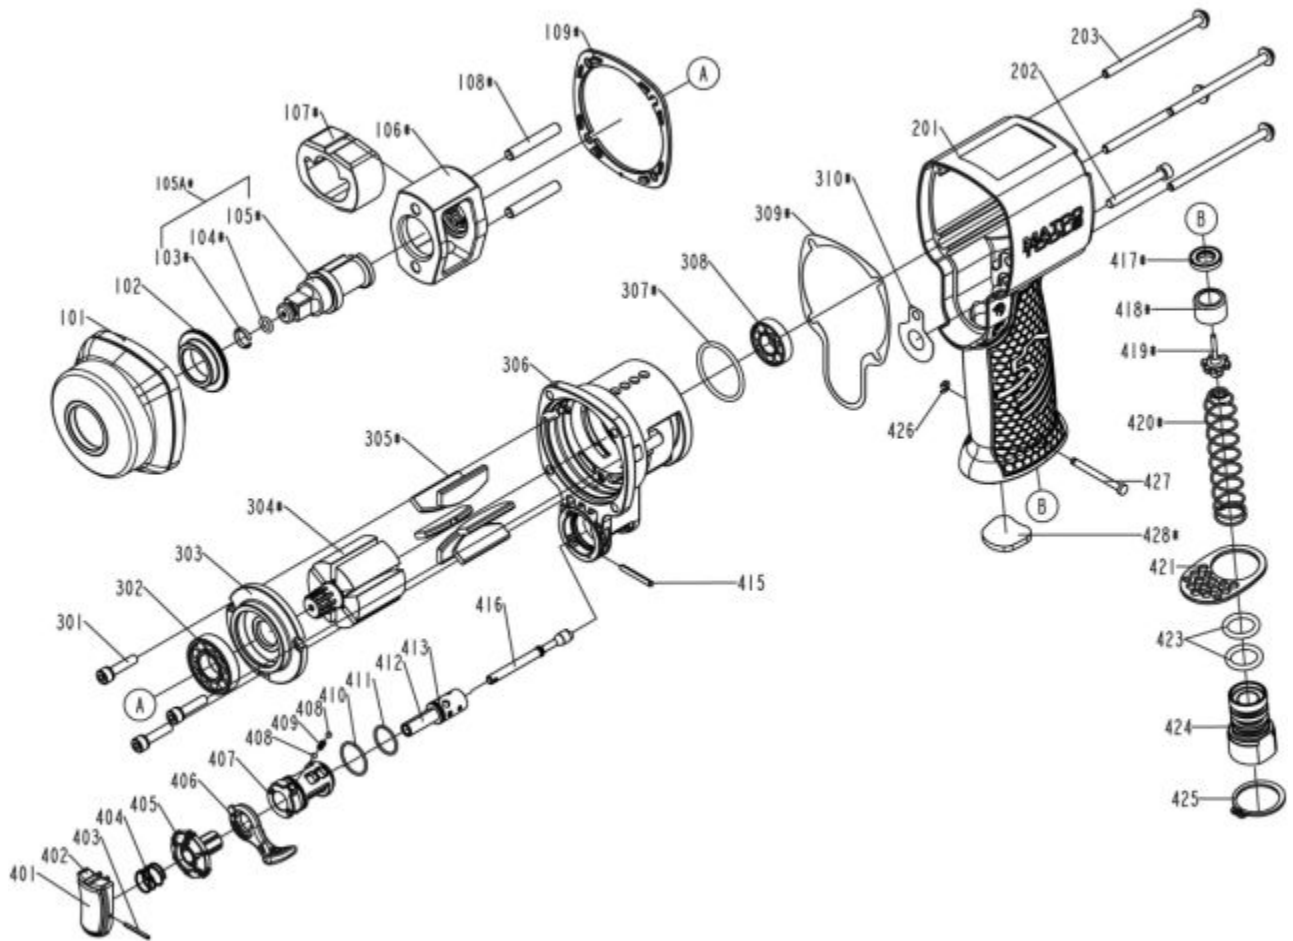

MT2738 - 3/8" STUBBY IMPACT WRENCH

Item: MT2738

Description: 3/8" STUBBY IMPACT WRENCH

Notes: RSMT2738WL Warning Label Kit qty1

Figure No	Part Number	Description	No. Reqd	Warranty Code
101	K7RS2760101	HAMMER CASE	1	X
102	*K7RS2138106	HAMMER CASE BUSHING	1	
103	K7RS1734201	SOCKET RETAINER F/MT2138	1	X
104	K7RS2138104	O RING F/MT2738	1	X
105	K7RS2138103	ANVIL F/ MT2738	1	X
105	*K7RS2138102	#105 - ANVIL (INCLUDED W/ #105A)	1	
106	K7RS4112105	HAMMER FRAME F/MT2760	1	X
107	K7RS4112106	HAMMER F/ MT2760	1	X
108	K7RS4112104	HAMMER PIN F/MT2760	2	X
109	K7RS2760109	HAMMER CASE GASKET	1	X
201	K7RS2760201	HOUSING FOR MT2760	1	X
202	K7RS2125204	HEX SOC HD BOLT F/MT2138	1	X
203	K7RS2760203	HALF ROUND BOLT FOR MT2460	4	X
301	RS4135303	BOLT ASSY	3	X
302	K7RS4112301	BEARING (R6) MT2760	1	X
303	*K7RS2760303	FRONT BEARING PLATE	1	
304	K7RS2760304	ROTOR F/ MT2760	1	X
305	K7RS2760305	ROTOR BLADE	6	X
306	K7RS2760306	CYLINDER UNIT F/ MT2760	1	X
307	K7RS2125308	O RING F/MT2138	1	X
308	K7RS4112307	BEARING (R8) MT2760	1	X
309	K7RS2760309	WASHER MT2760	1	X
310	K7RS2760310	GASKET MT2760	1	X
401	K7RS2125401	TRIGGER A F/MT2138	1	X
402	*K7RS1123402	TRIGGER-B	1	
403	K7RS2125402	SPRING PIN F/MT2138	1	X
404	K7RS2138404	SPRING F/MT2138	1	X
405	K7RS2138405	REGULATOR A F/MT2138	1	X
406	K7RS4135407	LEVER F/MT2138	1	X
407	*K7RS2760407	REVERSE VALVE	1	
408	K7RS1735313	BALL	2	X
409	K7RS2138409	POSITIONING SPRING F/MT2138	1	X
410	K7RS2125415	O RING F/MT2138	1	X