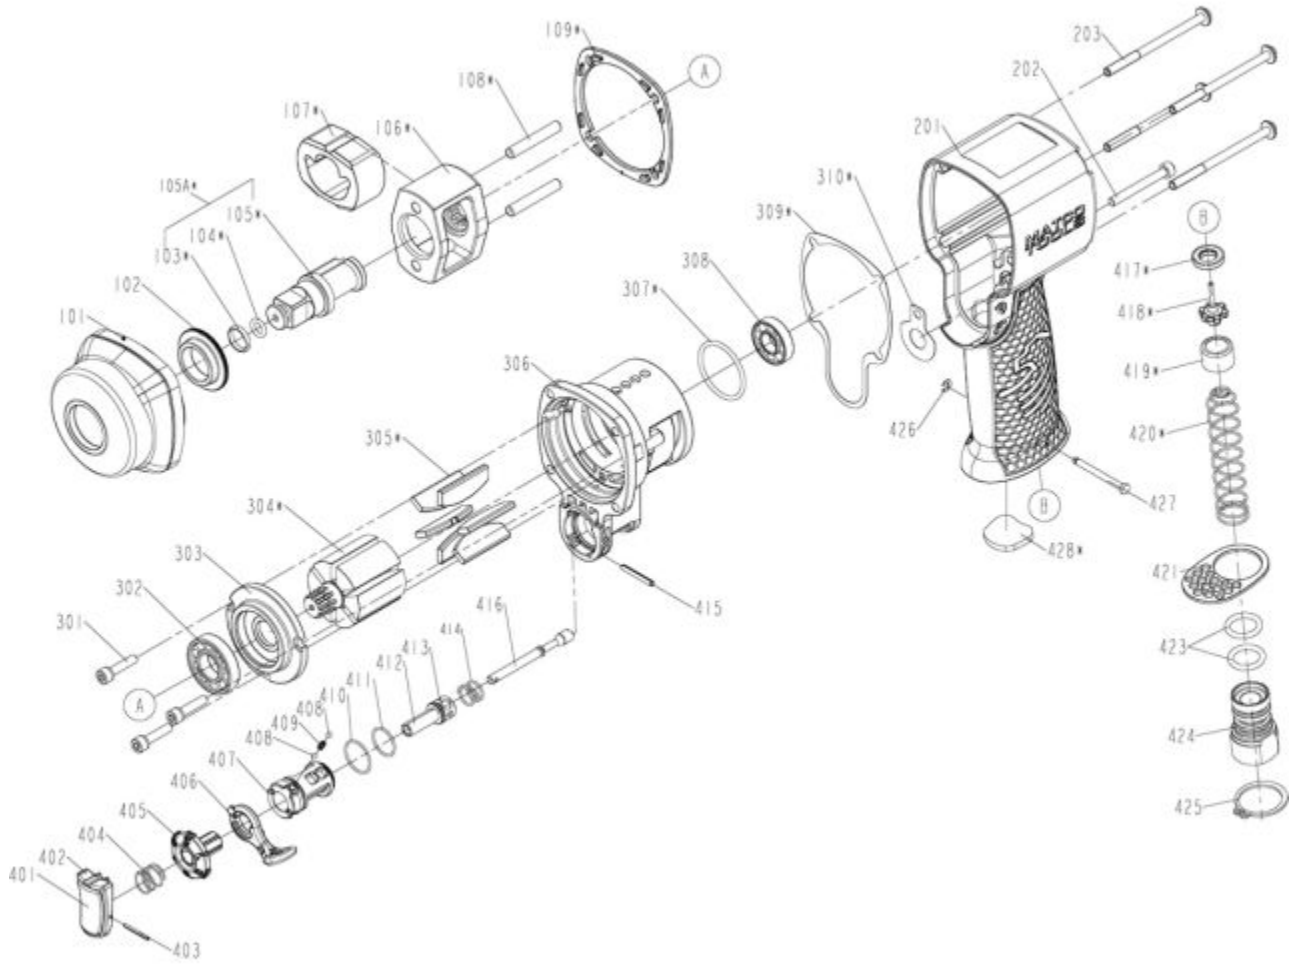

MT2760 - 1/2" IMPACT WRENCH

Item: MT2760

Description: 1/2" IMPACT WRENCH

Notes: RSMT2760WL Warning Label Kit

Figure No	Part Number	Description	No. Reqd	Warranty Code
101	K7RS2760101	HAMMER CASE	1	X
102	*K7RS2138106	HAMMER CASE BUSHING	1	
103	K7RS1761104	SOCKET RETAINER FOR MT1761	1	X
104	RS4135104	O-RING	1	X
105	*K7RS4112101	ANVIL (INCLUDED W/ #105A)	1	
105	K7RS4112101A	ANVIL ASSY F/ MT2760	1	X
106	K7RS4112105	HAMMER FRAME F/MT2760	1	X
107	K7RS4112106	HAMMER F/ MT2760	1	X
108	K7RS4112104	HAMMER PIN F/MT2760	2	X
109	K7RS2760109	HAMMER CASE GASKET	1	X
201	K7RS2760201	HOUSING FOR MT2760	1	X
202	K7RS2125204	HEX SOC HD BOLT F/MT2138	1	X
203	K7RS2760203	HALF ROUND BOLT FOR MT2460	1	X
301	RS4135303	BOLT ASSY	3	X
302	K7RS4112301	BEARING (R6) MT2760	1	X
303	*K7RS2760303	FRONT BEARING PLATE	1	
304	K7RS2760304	ROTOR F/ MT2760	1	X
305	K7RS2760305	ROTOR BLADE	6	X
306	K7RS2760306	CYLINDER UNIT F/ MT2760	1	X
307	K7RS2125308	O RING F/MT2138	1	X
308	K7RS4112307	BEARING (R8) MT2760	1	X
309	K7RS2760309	WASHER MT2760	1	X
310	K7RS2760310	GASKET MT2760	1	X
401	K7RS2125401	TRIGGER A F/MT2138	1	X
402	DVRS1123402	TRIGGER B (12310-0074703-2)	1	X
403	K7RS2125402	SPRING PIN F/MT2138	1	X
404	K7RS2138404	SPRING F/MT2138	1	X
405	K7RS2138405	REGULATOR A F/MT2138	1	X
406	K7RS4135407	LEVER F/MT2138	1	X
407	*K7RS2760407	REVERSE VALVE	1	
408	K7RS1735313	BALL	2	X
409	K7RS2138409	POSITIONING SPRING F/MT2138	1	X
410	K7RS2125415	O RING F/MT2138	1	X