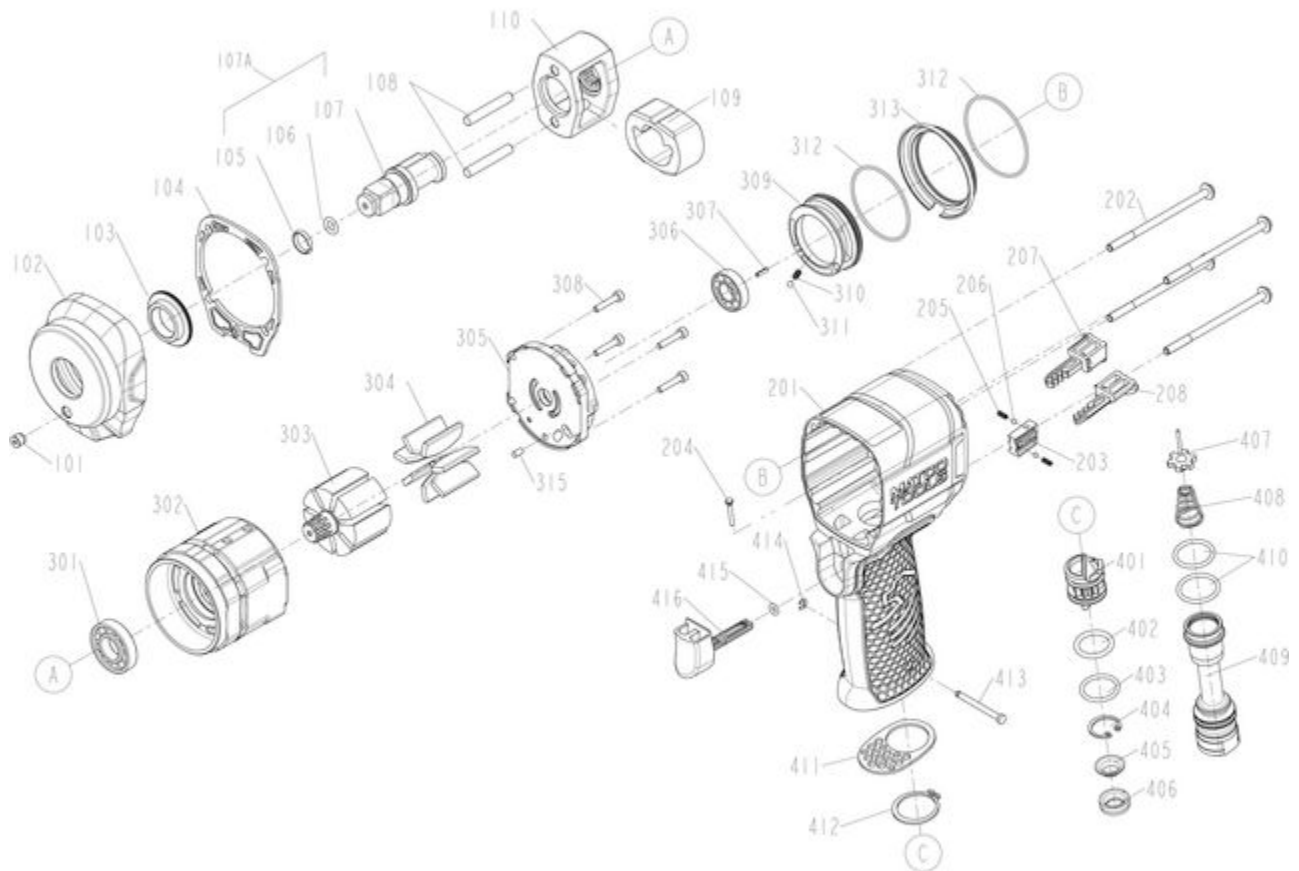

MT2765G - 1/2" STUBBY IMPACT WRENCH GRN

Item: MT2765G

Description: 1/2" STUBBY IMPACT WRENCH GRN

Notes: ALSO AVAILABLE: RSMT2765WL PRODUCT WARNING LABEL

Figure No	Part Number	Description	No. Reqd	Warranty Code
101	*K7RS12301	HAMMER CASE GREASE FITTING (INCLUDED W/102)	1	
102	*K7RS12303	HAMMER CASE ASSEMBLY (INCLUDES 101-104)	1	
103	*K7RS2138106	HAMMER CASE BUSHING (INCLUDED W/102)	1	
104	*K7RS12304	PACKING-HAMMER CASE (INCLUDED W/102)	1	
105	K7RS1761104	SOCKET RETAINER FOR MT1761	1	X
106	RS4135104	O-RING	1	X
107	*K7RS12309	#107A ANVIL ASSEMBLY (INCLUDES 105-107)	1	
107	*K7-	ANVIL (INCLUDED W/107A)	1	
108	*K7RS12312	HAMMER FRAME PIN (PACK OF 2)	1	
109	*K7RS12313	HAMMER	1	
110	*K7RS12314	HAMMER FRAME	1	
201	*K7RS276501O	HOUSING - ORANGE	1	
201	*K7RS276501B	HOUSING - BURGUNDY	1	
201	*K7RS276501G	HOUSING - GREEN	1	
202	*K7RS12315	HALF ROUND HD. STAR HEAD BOLT	4	
203	*K7RS12317	STOPPER	1	
204	*K7RS12318	PIN	1	
205	*K7RS12319	POSITIONING SPRING	2	
206	*K7RS735313	RBALL (2.5MM)	2	
207	*K7RS12320	RIGHT FORWARD BUTTON	1	
208	*K7RS12321	LEFT REVERSE BUTTON	1	
301	*K7RS12322	BEARING	1	
302	*K7RS12323	CYLINDER	1	
303	*K7RS12324	ROTOR	1	
304	*K7RS12325	ROTOR BLADE (EACH)	7	
305	*K7RS12326	REAR END PLATE	1	
306	*K7RS12327	BEARING	1	
307	*K7RS12328	SPRING PIN	1	
308	*K7RS12329	HEX.SOC.HD.BOLT	4	
309	*K7RS12330	REGULATOR	1	
310	*K7RS7500220	POSITIONING SPRING	1	
311	*K7RS7534416	STEEL BALL (3MM)	1	
312	*K7RS12331	O - RING	2	