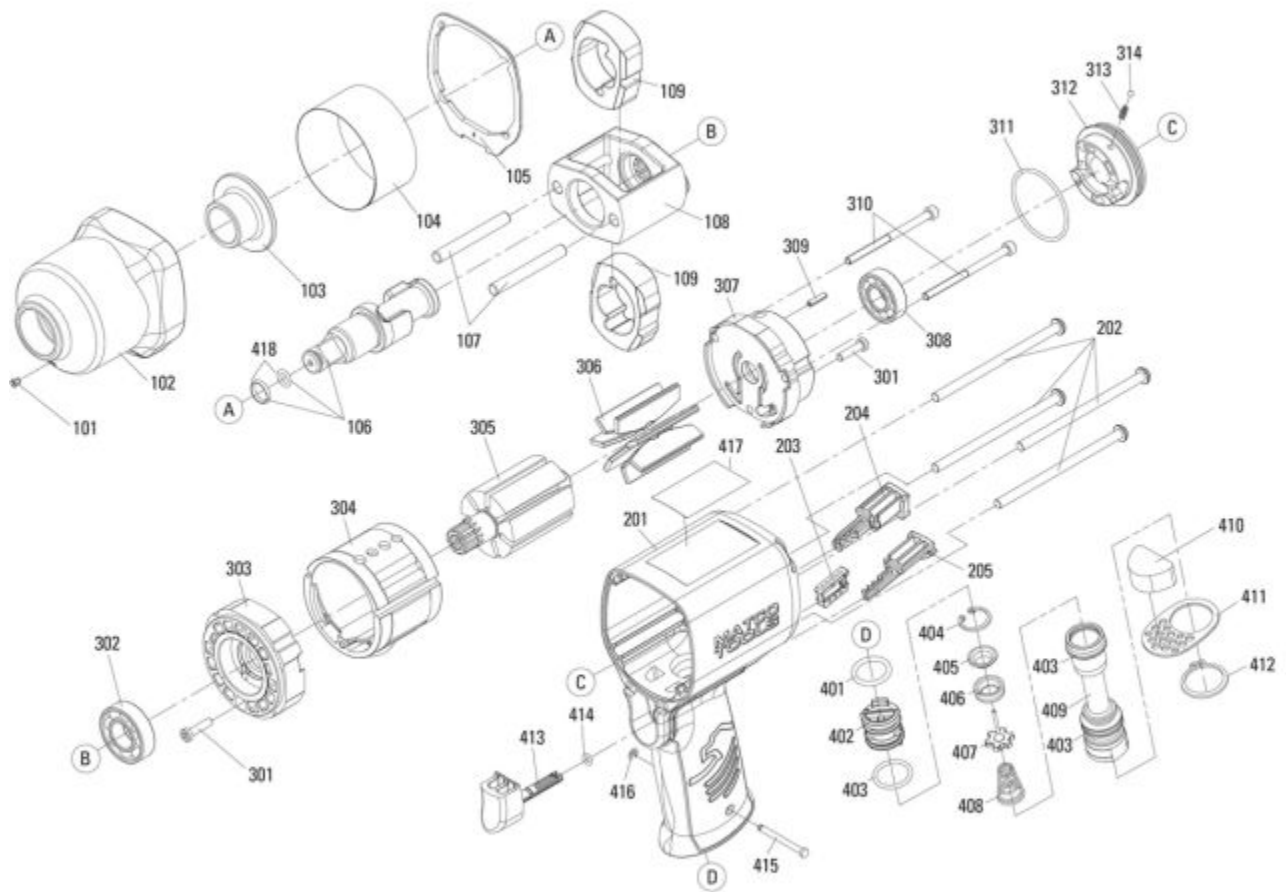

MT2769G - 1/2" IMPACT WRENCH GREEN

Item: MT2769G

Description: 1/2" IMPACT WRENCH GREEN

Notes: N/A

Figure No	Part Number	Description	No. Reqd	Warranty Code
101	*K71837220	HAMMER CASE GREASE FITTING	1	
102	*K7S0260102	HAMMER CASE ASSEMBLY (INCLUDING #101, 103, 104, 105)	1	
103	*K7S0260103	HAMMER CASE BUSHING	1	
104	*K7RS0260104	STEEL SHIELD	1	
105	K7RS0260105	HAMMER CASE GASKET F/MT2769	1	X
106	K7RS0260106	ANVIL ASSEMBLY F/MT2769	1	X
107	K7RS0260107	HAMMER FRAME PIN (2) F/MT2769	1	X
108	K7RS1761109	HAMMER FRAME FOR MT1761	1	X
109	K7RS0260109	HAMMER (2) F/MT2769	1	X
201	K7RS0260201G	GREEN HOUSING ASSY F/ MT2769G	1	X
202	K7RS0260202	HOUSING SCREW (4) F/MT2769	1	X
203	K7RS0260203	STOPPER F/MT2769	1	X
204	K7RS0260204	FORWARD BUTTON F/MT2769	1	X
205	K7RS0260205	REVERSE BUTTON F/MT2769	1	X
301	K7RS0260301	HEX SKT HD BOLT (2) F/MT2769	1	X
302	K7RS0260303	FRONT BEARING PLATE F/MT2769	1	X
303	K7RS0260303	FRONT BEARING PLATE F/MT2769	1	X
304	K7RS0260304	CYLINDER F/MT2769	1	X
305	K7RS0260305	ROTOR F/MT2769	1	X
306	K7RS0260306	ROTOR BLADE (7) F/MT2769	1	X
307	K7RS0260307	REAR END PLATE F/MT2769	1	X
308	K7RS227B25	BALL BEARING MT1430,MT1450,60	1	X
309	K7RS0260309	SPRING PIN F/MT2769	1	X
310	K7RS0260310	HEX SKT HD BOLT (2) F/MT2769	1	X
311	K7RS76817	O-RING F/MT2769	1	X
312	K7RS0260312	REGULATOR ASMBLY F/MT2769	1	X
313	K7RS0260313	DETENT SPRING F/MT2769	1	X
314	K7RS1734416	BALL F/MT1734	1	X
401	K7RS1074410	ORING MT2234	1	X
402	K7RS0260402	THROTTLE/REVERSE VALVE F/MT276	1	X
403	K7RS0260403	O-RING (3) F/MT2769	1	X
404	K7RS0260404	SNAP RING F/MT2769	1	X