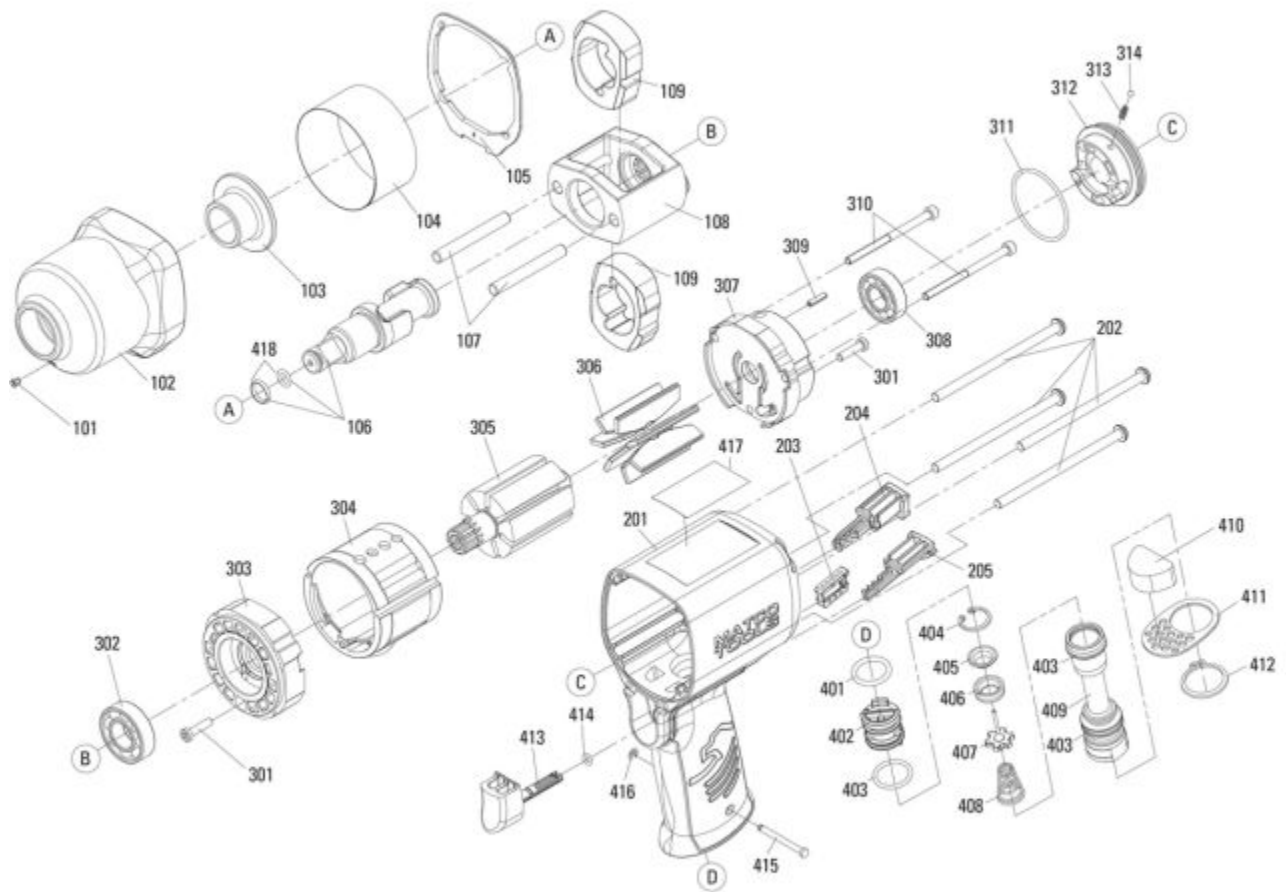

MT27690 - 1/2" IMPACT WRENCH ORANGE

Item: MT27690

Description: 1/2" IMPACT WRENCH ORANGE

Notes: N/A

Figure No	Part Number	Description	No. Reqd	Warranty Code
101	K7RS1837220	HAMMER CASE GR FITTING MT2138	1	X
102	K7RS0260102	HAMMER CASE ASSEMBLY/MT2769	1	X
103	K7RS0260103	HAMMER CASE BUSHING F/MT2769	1	X
104	*K7RS0260104	STEEL SHIELD	1	
105	K7RS0260105	HAMMER CASE GASKET F/MT2769	1	X
106	K7RS0260106	ANVIL ASSEMBLY F/MT2769	1	X
107	K7RS0260107	HAMMER FRAME PIN (2) F/MT2769	1	X
108	K7RS1761109	HAMMER FRAME FOR MT1761	1	X
109	K7RS0260109	HAMMER (2) F/MT2769	1	X
201	K7RS02602010	ORANGE HOUSING ASSY F/ MT27690	1	X
202	K7RS0260202	HOUSING SCREW (4) F/MT2769	1	X
203	K7RS0260203	STOPPER F/MT2769	1	X
204	K7RS0260204	FORWARD BUTTON F/MT2769	1	X
205	K7RS0260205	REVERSE BUTTON F/MT2769	1	X
301	K7RS0260301	HEX SKT HD BOLT (2) F/MT2769	1	X
302	K7RS221RA32	BEARING FOR SX221RA,MT1761	1	X
303	K7RS0260303	FRONT BEARING PLATE F/MT2769	1	X
304	K7RS0260304	CYLINDER F/MT2769	1	X
305	K7RS0260305	ROTOR F/MT2769	1	X
306	K7RS0260306	ROTOR BLADE (7) F/MT2769	1	X
307	K7RS0260307	REAR END PLATE F/MT2769	1	X
308	K7RS227B25	BALL BEARING MT1430,MT1450,60	1	X
309	K7RS0260309	SPRING PIN F/MT2769	1	X
310	K7RS0260310	HEX SKT HD BOLT (2) F/MT2769	1	X
311	K7RS76817	O-RING F/MT2769	1	X
312	K7RS0260312	REGULATOR ASMBLY F/MT2769	1	X
313	K7RS0260313	DETENT SPRING F/MT2769	1	X
314	*K7S1734416	STEEL BALL DETENT (3MM)	1	
401	K7RS1074410	ORING MT2234	1	X
402	K7RS0260402	THROTTLE/REVERSE VALVE F/MT276	1	X
403	K7RS0260403	O-RING (3) F/MT2769	1	X
404	K7RS0260404	SNAP RING F/MT2769	1	X
405	K7RS0260405	SEAL BUSHING F/MT2769	1	X