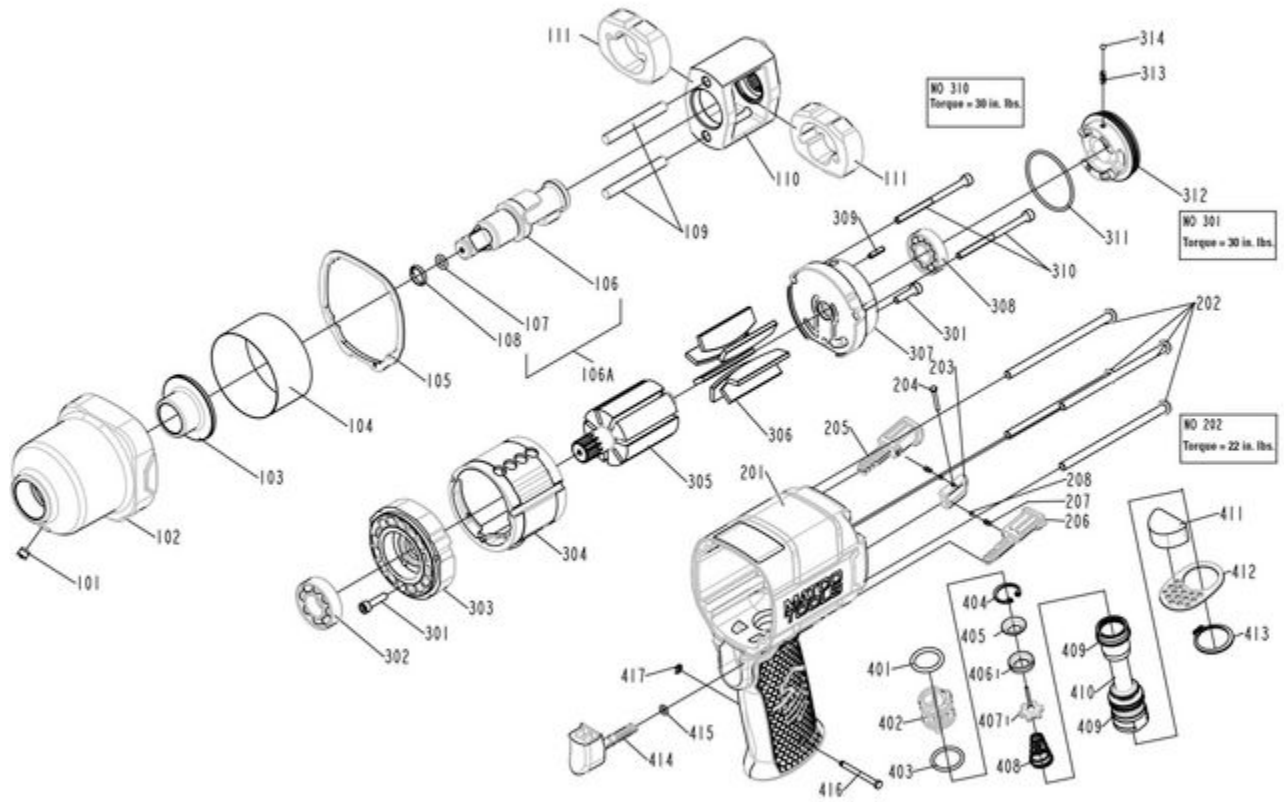

MT2779 - 1/2" COMPOSITE IMPACT WRENCH

Item: MT2779

Description: 1/2" COMPOSITE IMPACT WRENCH

Notes: RSMT2779WL Warning Label

Figure No	Part Number	Description	No. Reqd	Warranty Code
101	*K7RS12301	HAMMER CASE GREASE FITTING (INCLUDED W #102)	1	
102	*K7RS277907	HAMMER CASE ASSEMBLY (INCLUDES #101-105)	1	
103	K7RS0260103	HAMMER CASE BUSHING F/MT2769	1	X
104	*K7-	STEEL RING (INCLUDED W #102)	1	
105	*K7RS123402	RS123402 HAMMER CASE GASKET (INCLUDED W #102)	1	
106	K7RS0260106	ANVIL ASSEMBLY F/MT2769	1	X
107	RS4135104	O-RING	1	X
108	K7RS1761104	SOCKET RETAINER FOR MT1761	1	X
109	K7RS0260107	HAMMER FRAME PIN (2) F/MT2769	1	X
110	K7RS1761109	HAMMER FRAME FOR MT1761	1	X
111	K7RS0260109	HAMMER (2) F/MT2769	1	X
201	*K7RS277901G	HOUSING ASSEMBLY - GREEN	1	
201	*K7RS277901Y	HOUSING ASSEMBLY - YELLOW	1	
201	*K7RS277901B	HOUSING ASSEMBLY - BURGUNDY	1	
201	*K7RS277901O	HOUSING ASSEMBLY - ORANGE	1	
202	K7RS0260202	HOUSING SCREW (4) F/MT2769	1	X
203	*K7RS277902	STOPPER	1	
204	*K7RS277903	PIN	1	
205	*K7RS277904	RIGHT/FORWARD BUTTON	1	
206	*K7RS277905	LEFT/REVERSE BUTTON	1	
207	*K7RS1077410	POSITIONING SPRING	2	
208	*K7RS735313	BALL (2.5MM)	2	
301	K7RS0260301	HEX SKT HD BOLT (2) F/MT2769	1	X
302	*K7RS123405	FRONT BEARING (6002)	1	
303	*K7RS123406	FRONT BEARING PLATE	1	
304	*K7RS123407	CYLINDER	1	
305	*K7RS123408	ROTOR	1	
306	*K7RS123409	ROTOR BLADE (7 PACK)	1	
307	*K7RS123410	REAR END PLATE	1	
308	*K7RS123411	BEARING (6001)	1	
309	K7RS0260309	SPRING PIN F/MT2769	1	X
310	K7RS0260310	HEX SKT HD BOLT (2) F/MT2769	1	X
311	K7RS76817	O-RING F/MT2769	1	X