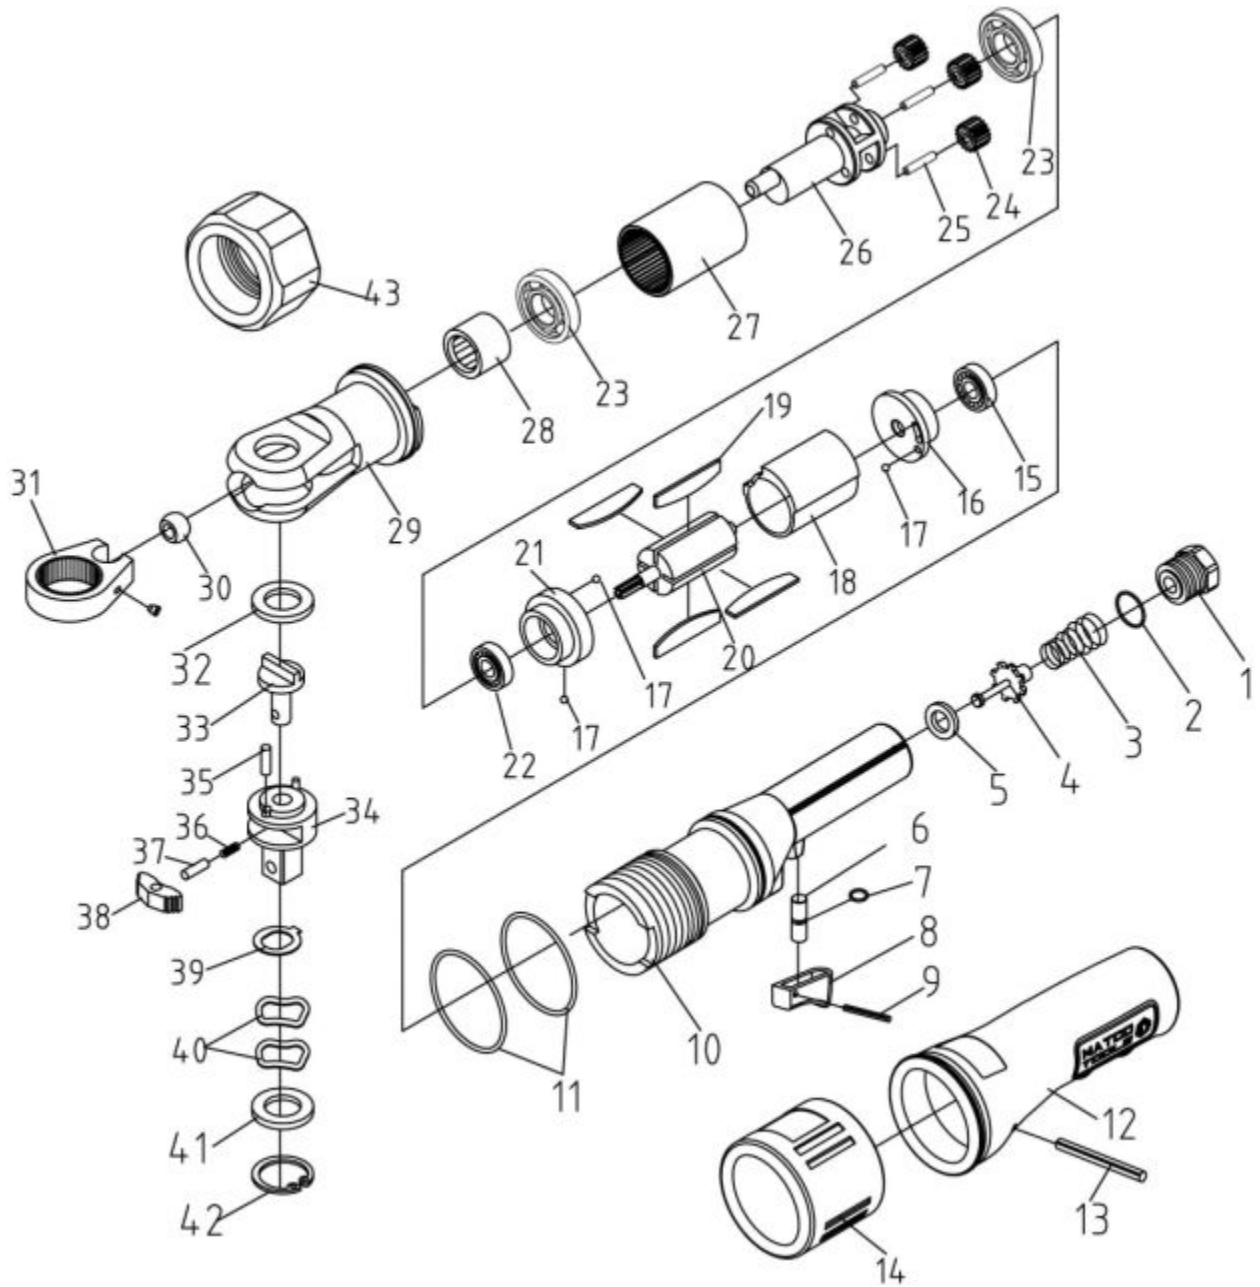

MT2814 - 1/4" COMPOSITE RATCHET

Item: MT2814

Description: 1/4" COMPOSITE RATCHET

Notes: *Available only as a head kit, MT2814RHK not shown - RSMT2814WL, Warning Label

Figure No	Part Number	Description	No. Reqd	Warranty Code
0	MT2814RHK	RATCHET HEAD KIT	1	X
1	K7RS281401	AIR INLET F/ MT2814	1	X
2	K7RS281402	O RING F/MT2814	1	X
3	K7RS281403	SPRING F/MT2814	1	X
4	K7RS93128	THROTTLE VALVE F/MT2814	1	X
5	K7RS281406	THROTTLE PIN F/MT2814	1	X
6	K7RS281406	THROTTLE PIN F/MT2814	1	X
7	K7RS281407	O RING F/MT2814	1	X
8	K7RS281408	TRIGGER F/MT2814	1	X
9	K7RS281409	ROLLER PIN F/MT2814	1	X
10	K7RS281410	HOUSING F/MT2814	1	X
11	K7RS281411	O RING F/MT2814	2	X
12	K7RS281412	COMFORT GRIP F/ MT2814	1	X
13	K7RS281413	ROLLER PIN F/MT2814	1	X
14	K7RS281414	MUFFLER F/MT2814	1	X
15	K796122	BALL BEARING	1	X
16	K7RS281416	REAR END PLATE F/MT2814	1	X
17	K7RS26216	STEEL BALL F/MT2814	3	X
18	K7RS281418	CYLINDER F/MT2814	1	X
19	K7305A19	VANE F/RL305A	4	X
20	K7RS281420	ROTOR F/MT2814	1	X
21	K7RS26220	FRONT END PLATE F/MT2814	1	X
22	K730524	FRONT BEARING	1	X
23	K7RS700572	BALL BEARING F/MT2814	2	X
24	K7RS281424	PLANET GEAR F/MT2814	3	X
25	K7RS281425	PIN F/MT2814	3	X
26	K7RS281426	PLANETARY GEAR F/MT2814	1	X
27	K7RS281427	INTER GEAR F/MT2814	1	X
28	K7RS281428	NEEDLE BEARING F/MT2814	1	X
29	K7RS281429	RATCHET HOUSING F/MT2814	1	X
30	K7RS281430	DRIVE BUSHING F/MT2814	1	X
31	K7RS281431	RATCHET YOKE W/GREASE FITTING	1	X
32	*K7*	WASHER	1	

33	*K7*	REVERSE BUTTON	1	
34	*K7*	1/4" ANVIL	1	
35	*K7*	PIN	1	
36	*K7*	SPRING	1	
37	*K7*	LOCK PIN	1	
38	*K7*	RATCHET PAWL	1	
39	*K7*	WASHER	1	
40	*K7*	WAVE WASHER	2	
41	*K7*	THRUST WASHER	1	
42	*K7*	RETAINING RING	1	
43	K7RS281443	CLAMP NUT F/MT2814	1	X