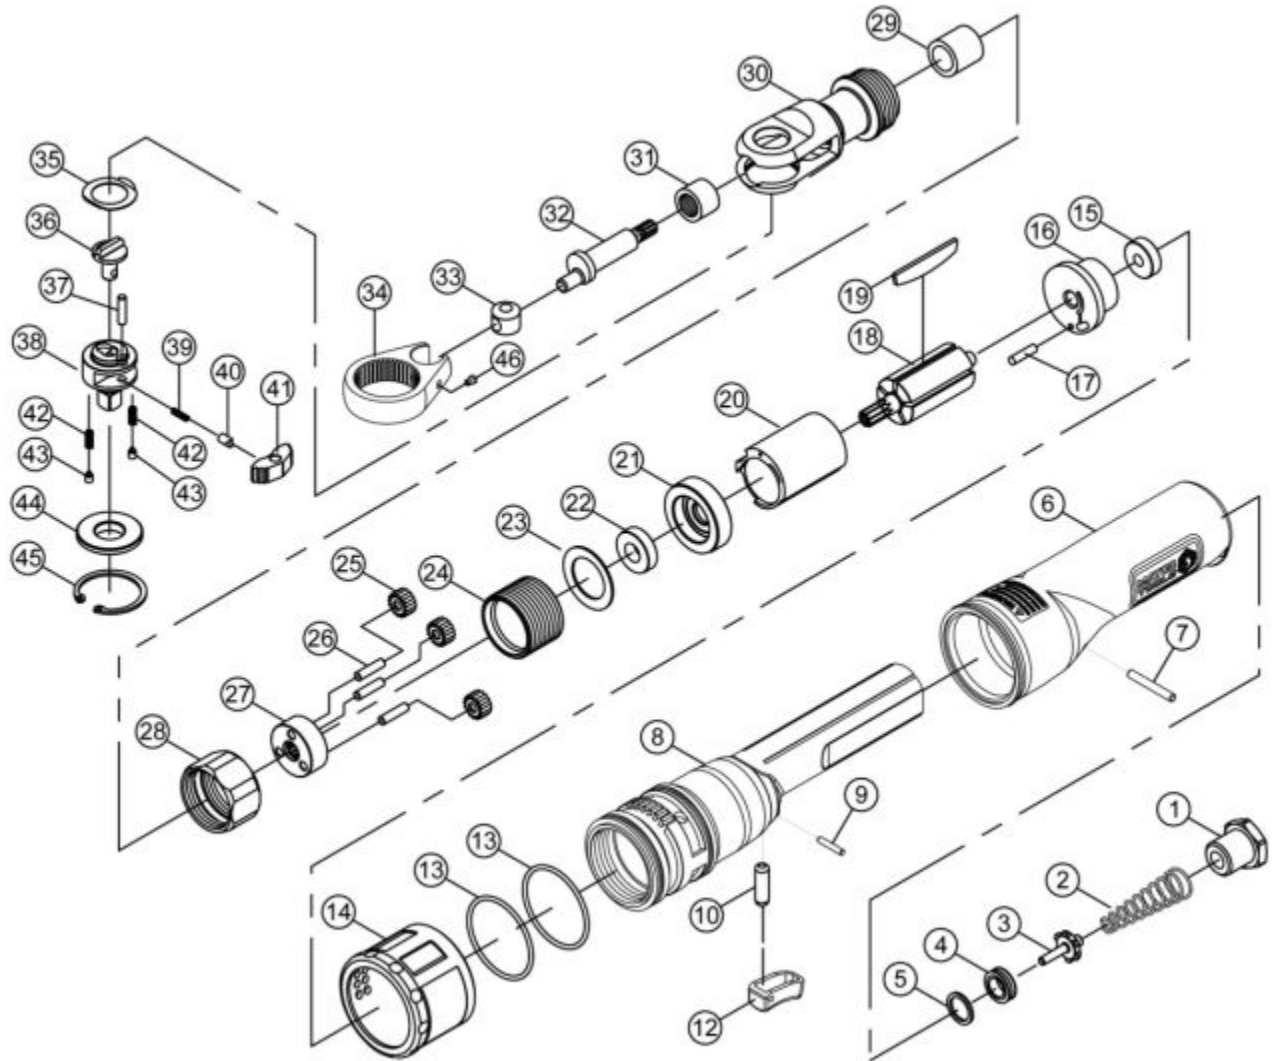

MT2854 - 3/8" COMPOSITE AIR RATCHET

Item: MT2854

Description: 3/8" COMPOSITE AIR RATCHET

Notes: * Available only as a Head Kit: MT2854RHK Not Shown the RSMT2854PLK ? Product Label Kit

Figure No	Part Number	Description	No. Reqd	Warranty Code
1	RS285401	AIR INLET	1	X
2	RS285402	VALVE SPRING	1	X
3	RS285403	VALVE STEM	1	X
4	K7RS285404	VALVE SEAT F/MT2854	1	X
5	RS285405	VALVE WASHER	1	X
6	RS285406	COMPOSITE GRIP	1	X
7	K7RS285407	ROLL PIN FOR MT2854	1	X
8	K7RS285408	MOTOR HOUSING F/MT2854	1	X
9	RS285409	PIN	1	X
10	K7RS285410	VALVE STEM MT2854	1	X
12	K7RS285412	TRIGGER F/MT2854	1	X
13	RS285413	O-RING	2	X
14	RS285414	DEFLECTOR	1	X
15	K721114	BEARING F/RL600	1	X
16	RS285416	REAR END PLATE	1	X
17	RS285417	SPRING PIN	1	X
18	RS285418	ROTOR	1	X
19	RS285419	ROTOR BLADE (PACK OF 4)	1	X
20	RS285420	CYLINDER	1	X
21	RS285421	FRONT PLATE	1	X
22	K730524	FRONT BEARING	1	X
23	RS285423	WASHER	1	X
24	RS285424	INTERNAL GEAR	1	X
25	RS285425	PLANET GEAR	3	X
26	RS285426	GEAR PIVOT	3	X
27	RS285427	GEAR PLATE	1	X
28	RS285428	CLAMP NUT	1	X
29	RS285429	BUSHING	1	X
30	RS285430	HOUSING	1	X
31	RS285431	NEEDLE BEARING	1	X
32	RS285432	CRANKSHAFT	1	X
33	RS285433	DRIVE BUSHING	1	X
34	RS285434	RATCHET YOKE	1	X

35	*K7*	WASHER	1	
36	*K7*	REVERSE LEVER	1	
37	*K7*	PAWL PIVOT	1	
38	*K7*	RATCHET ANVIL 3/8" DR.	1	
38	MT2854RHK	RATCHET HEAD KIT FOR MT2854	1	X
39	*K7*	SPRING	1	
40	*K7*	SPRING CAP	1	
41	*K7*	SPRING CAP	1	
42	*K7*	FRICTION SPRING	2	
43	*K7*	STEEL POST	2	
44	*K7*	THRUST WASHER	1	
45	*K7*	RETAINING RING	1	
46	*K7-	GREASE FITTING (INCL. W/ #34)	1	