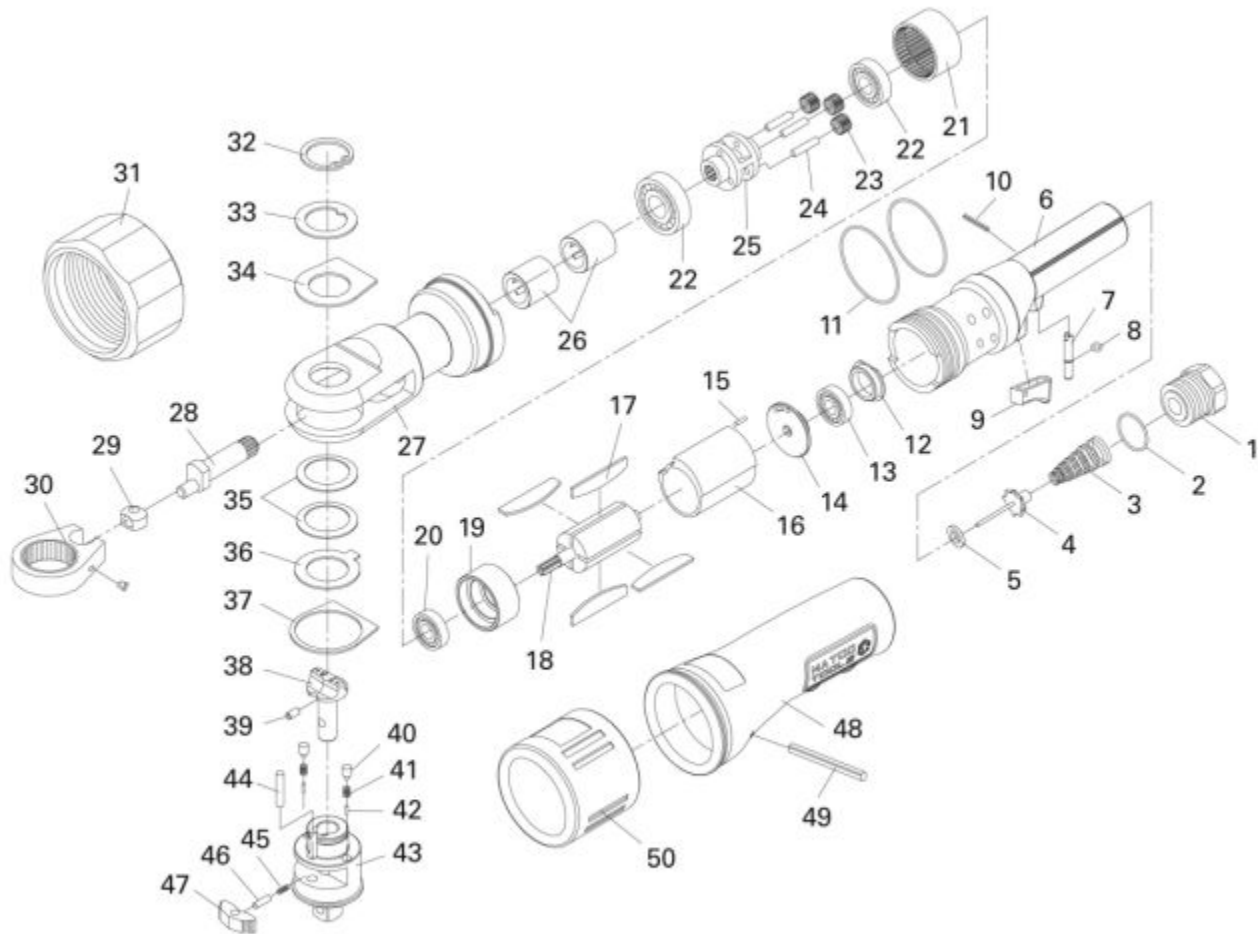

MT2858A - 3/8" AIR RATCHET

Item: MT2858A

Description: 3/8" AIR RATCHET

Notes: **Head Kit MT2858ARHK

Figure No	Part Number	Description	No. Reqd	Warranty Code
1	K7RS281401	AIR INLET F/ MT2814	1	X
2	K7RS281402	O RING F/MT2814	1	X
3	K7RS2858A03	SPRING F/MT2858A	1	X
4	K7RS2858A04	THROTTLE VALVE F/MT2858A	1	X
5	K7RS2858A05	THROTTLE SEAT F/MT2858A	1	X
6	K7RS2858A06	HOUSING F/MT2858A	1	X
7	K7RS2858A07	THROTTLE PIN F/MT2858A	1	X
8	K7RS281407	O RING F/MT2814	1	X
9	K7RS281408	TRIGGER F/MT2814	1	X
10	K7RS2858A10	ROLL PIN F/MT2858A	1	K
11	K7RS2858A11	O RING F/MT2858A	2	X
12	K7RS2858A12	PLUG F/MT2858A	1	X
13	K7RS108A12	BEARING FOR RL838	1	X
14	K7RS2858A14	REAR END PLATE F/MT2858A	1	X
15	K7RS2858A15	ROLL PIN F/MT2858A	1	X
16	K7RS2858A16	CYLINDER F/MT2858A	1	X
17	K7RS2858A17	ROTOR BLADE F/MT2858A	4	X
18	K7RS2858A18	ROTOR F/MT2858A	1	X
19	K7RS2858A19	FRONT END PLATE F/MT2858A	1	X
20	K710920	BEARING FOR RL500	1	X
21	K7RS2858A21	INTERNAL GEAR F/MT2858A	1	X
22	K7RS2858A22	BALL BEARING F/MT2858A	2	X
23	K7RS2858A23	BEVEL GEAR F/MT2858A	3	X
24	K7RS2858A24	PIN F/MT2858A	3	X
25	K7RS2858A25	PLANET CARRIER F/MT2858A	1	X
26	K7RS281428	NEEDLE BEARING F/MT2814	2	X
27	K7RS2858A27	RATCHET HOUSING F/MT2858A	1	X
28	K7RS2858A28	CRANK SHAFT F/MT2858A	1	X
29	K7RS2858A29	DRIVE BUSHING F/MT2858A	1	X
30	K7RS2858A30	RATCHET YOKE W/GR. FITTING	1	X
31	K7RS2858A31	CLAMP NUT F/MT2858A	1	X
32	*K7*	RETAINER RING	1	
33	*K7*	WASHER	1	

34	*K7*	THRUST WASHER	1	
35	*K7*	BELLEVILLE WASHER	2	
36	*K7*	WASHER	1	
37	*K7*	THRUST WASHER	1	
38	*K7*	REVERSE BUTTON	1	
39	*K7*	PIN	1	
40	*K7*	PIN	2	
41	*K7*	SPRING	2	
42	*K7*	POST	2	
43	*K7*	3/8" ANVIL	1	
44	*K7*	PIN	1	
45	*K7*	SPRING	1	
46	*K7*	PIN	1	
47	*K7*	RATCHET PAWL	1	
48	K7RS2858A48	COMPOSITE HSG.F/MT2858A	1	X
49	K7RS2858A46	ROLL PIN F/MT2858A	1	X
50	K7RS2858A50	EXHAUST DEFLECTR F/TM2858	1	X