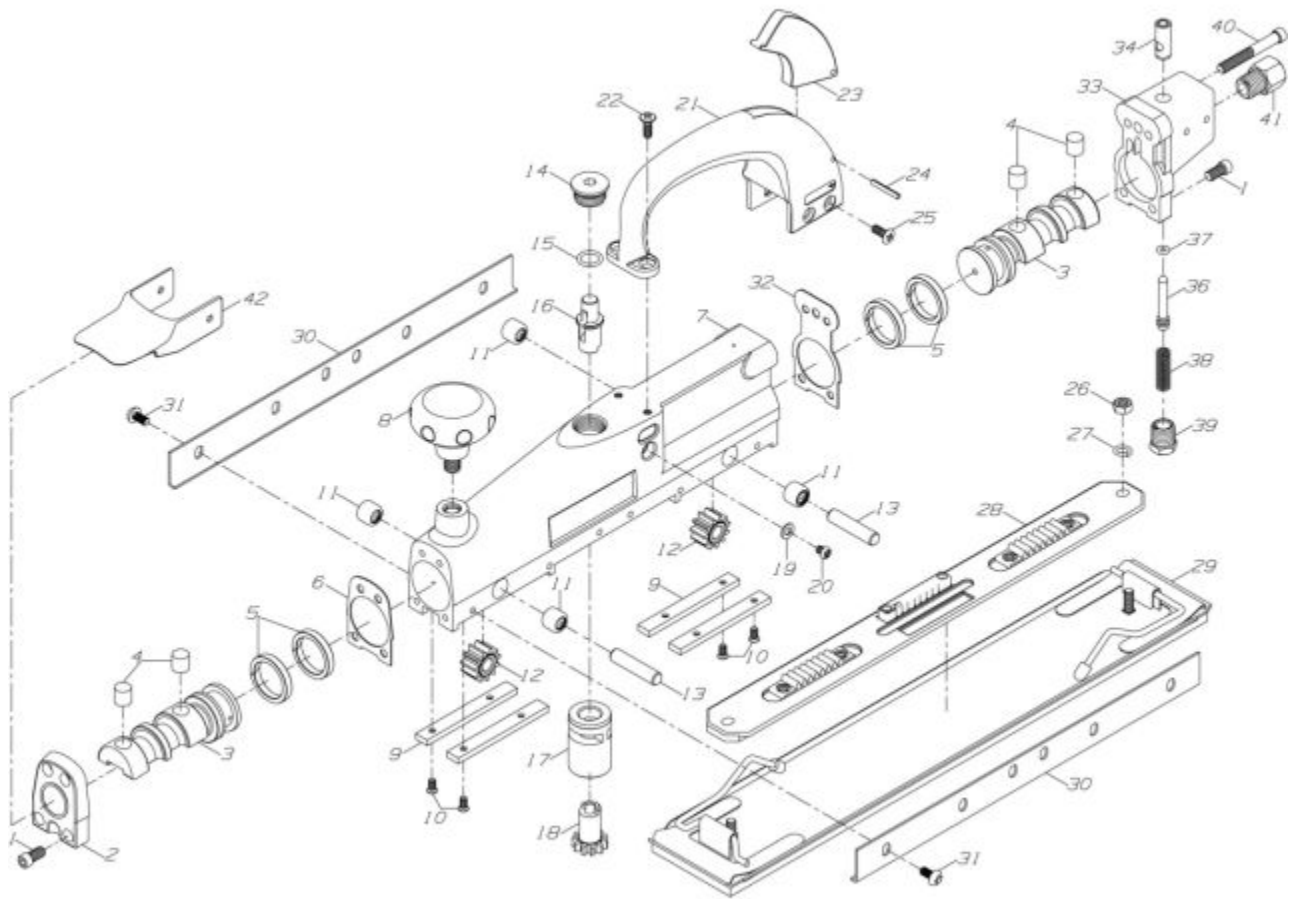

MT2868 - STRAIGHT LINE SANDER

Item: MT2868

Description: STRAIGHT LINE SANDER

Notes: N/A

Figure No	Part Number	Description	No. Reqd	Warranty Code
1	RS288B01	SCKT HD. SCREW	6	X
2	K7RS286802	FRONT CAP FOR MT2868	1	X
3	RS288B03	PISTON	2	X
4	RS288B04	PLUG	4	X
5	RS288B05	PISTON RING	4	X
6	RS288B06	FRONT GASKET	1	X
7	*K7RS286807	BODY	1	
8	RS288B08	KNOB	1	X
9	RS288B09	WEAR PLATE	4	X
10	RS288B10	SCKT HD. SCREW	8	X
11	K7288B-11	BEARING	4	X
12	RS288B12	GEAR	2	X
13	K7288B-13	GEAR SHAFT	2	X
14	RS288B14	VALVE SCREW	1	X
15	RS288B15	O-RING	1	X
16	RS288B16	ADJ SHAFT	1	X
17	RS288B17	ACTUATOR VALVE	1	X
18	RS288B18	ACTUATOR GEAR	1	X
19	RS288B19	O-RING	1	X
20	RS288B20	SCREW	1	X
21	RS288B21	HANDLE	1	X
22	RS288B22	PH.HD.SCR.	2	X
23	RS288B23	TRIGGER	1	X
24	RS288B24	ROLL PIN	1	X
25	RS288B25	PH.HD.SCR.	4	X
26	RS288B26	HEX.NUT	2	X
27	RS288B27	WASHER	2	X
28	RS288B28	CARRIER	1	X
29	K7RS286829	PAD ASSEMBLY F/MT2868	1	X
30	RS288B30	SIDE STRAP	2	X
31	K7288B-31	SCREWS	12	X
32	RS288B32	REAR GASKET	1	X
33	*K7RS286833	REAR CAP	1	

34	RS288B34	BUSHING	1	X
36	RS288B36	VALVE PIN	1	X
37	RS288B37	O-RING	1	X
38	RS288B38	VALVE SPRING	1	X
39	RS288B39	VALVE PLUG	1	X
40	*K7288B40	SCREW	2	
41	RS288B41	HOSE ADAPTOR	1	X
42	K7RS286842	FINGER GUARD MT2868	1	X