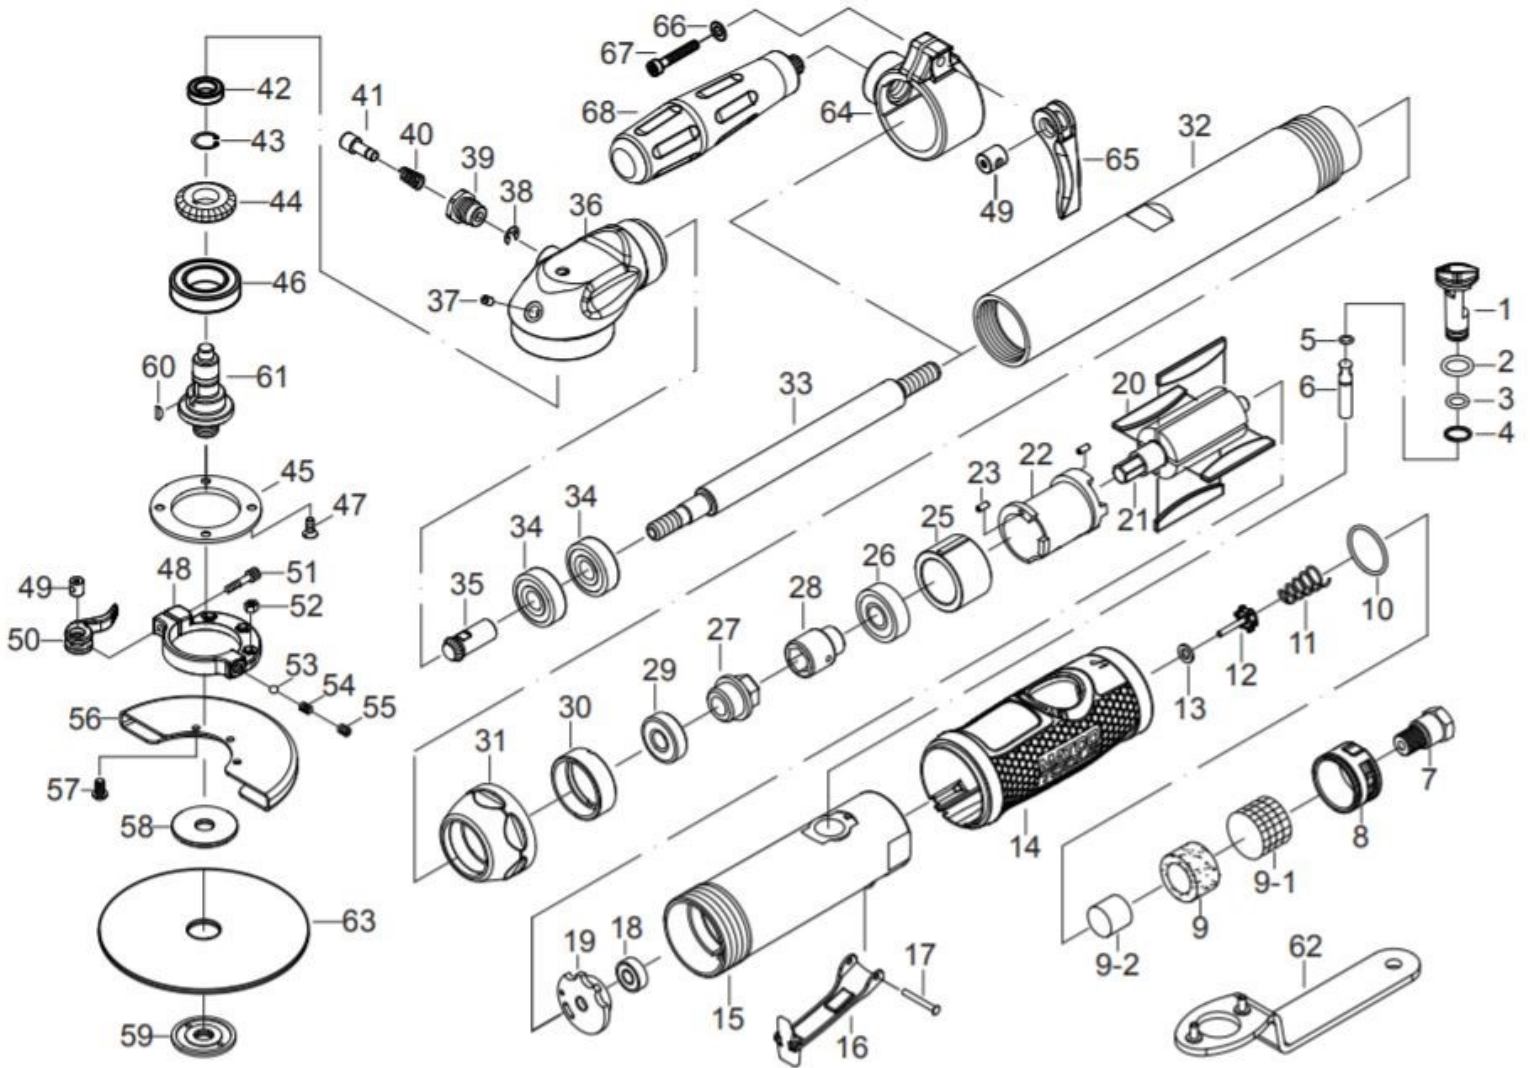

MT2872L - 6" EXTENDED LENGTH CUT OFF

Item: MT2872L

Description: 6" EXTENDED LENGTH CUT OFF

Notes: RS29439581 Washer (For Arbor Hole 5/8") qty1 RS2872LWL Warning Label qty1 * Wheel Guard Assembly RS2943948 ** Handle Link Assembly RS15465

Figure No	Part Number	Description	No. Reqd	Warranty Code
0	K7RS2943959	DISK NUT	1	X
1	K7RS15401	REGULATOR F/ MT4880	1	X
2	K7RS288302	O RING F/MT2880L,MT2885	1	X
3	K7RS288303	O RING F/MT2880L,MT2885	1	X
4	K7RS288304	SNAP RING F/MT2880L,MT2885	1	X
5	RS246605	O-RING	1	X
6	K7RS488306	VALVE STEM FOR MT4883	1	X
7	K7RS15407	AIR INLET FOR MT4883	1	X
8	K7RS15408	MUFFLER FOR MT4880	1	X
9	K7RS288309	COTTONSILENCER F/MT2880L	2	X
10	K7RS31511	O-RING (26.7 1.78)	1	X
11	K7RS288314	SPRING F/MT2880L,MT2885	1	X
12	K7RS288315	VALVE F/MT2880L,MT2885	1	X
13	K7RS288316	WASHER F/MT2880L,MT2885	1	X
14	K7RS29014	HOUSING F/MT4880	1	X
15	K7RS15416	HOUSING F/ MT4880L	1	X
16	K7RS524561	THROTTLE LEVER F/MT4880	1	X
17	K7RS621011	SPRING PIN (3X4L)	1	X
18	K721114	BEARING F/RL600	1	X
19	*K7RS15419B	REAR PLATE	1	
20	K7RS850XLR22	ROTOR BLADE	4	X
21	*K7RS25523	ROTOR	1	
22	*K7RS15424A	CYLINDER	1	
23	*K7RS520118	PIN (2.5*6L)	2	
25	*K7RS29527A	FRONT PLATE	1	
26	K710920	BEARING FOR RL500	1	X
27	K7RS2880L28	COUPLING NUT F/MT2880L	1	X
28	K7RS2880L28	COUPLING NUT F/MT2880L	1	X
29	K7RS30RXL30	BEARING F/MT1872L	1	X
30	*K7RS850XLR32	NUT	1	
31	K7RS850XLR33	CLAMP NUT F/MT4883	1	X
32	*K7RS850XLR34	SPINDLE HOUSING	1	