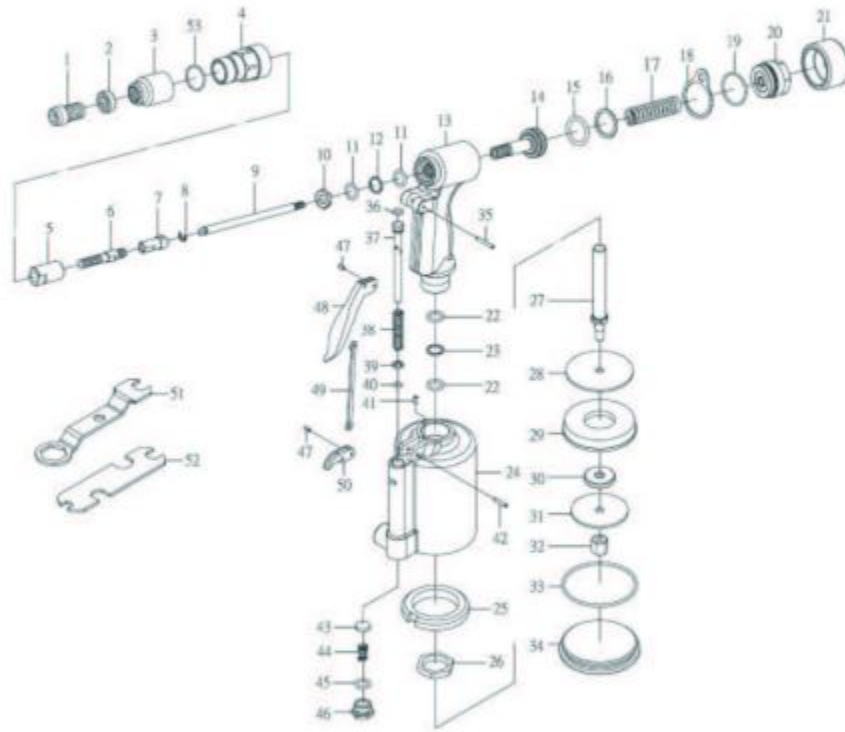

## MT3800 - 3/8" AIR RIVET NUT SETTING KIT

Item: MT3800

Description: 3/8" AIR RIVET NUT SETTING KIT

Notes: N/A

Figure No	Part Number	Description	No. Reqd	Warranty Code
0	*H1MT3800-10/24	10-24 MANDREL & NOSEPIECE (AVAIL. SEP)	1	
0	*H1MT3800-10/32	10-32 MANDREL & NOSEPIECE (AVAIL. SEP)	1	
0	*H1MT3800-8/32	8-32 MANDREL & NOSEPIECE (AVAIL. SEP)	1	
1	H1MT3800-01G	5/16 NOSEPIECE	1	D
1	*H1MT3800-01D	NOSEPIECE, M8	1	
1	*H1MT3800-01A	NOSEPIECE, M4	1	
1	*H1MT3800-01B	NOSEPIECE, M5	1	
1	*H1MT3800-01F	NOSEPIECE, 1/4	1	
1	*H1MT3800-01C	NOSEPIECE, M6	1	
1	*H1MT3800-01E	NOSEPIECE, M10	1	
1	*H1MT3800-01H	NOSEPIECE, 3/8	1	
2	H1MT3800-02	NOSE NUT F/ MT3800	1	L
3	*H1MT3800-03	STROKE ADAPTOR COVER	1	
4	*H1MT3800-04	CONNECTOR HOUSING	1	
5	*H1MT3800-05	JAW CASE, REAR	1	
6	*H1MT3800-06E	SCREW MANDREL (M10)	1	
6	*H1MT3800-06F	SCREW MANDREL (1/4)	1	
6	*H1MT3800-06H	SCREW MANDREL (3/8)	1	
6	*H1MT3800-06A	SCREW MANDREL (M4)	1	
6	*H1MT3800-06D	SCREW MANDREL (M8)	1	
6	*H1MT3800-06G	SCREW MANDREL (5/16)	1	
6	H1PRN1-10/24	10-24 MANDREL/NOSEPIECE ASSY	1	X
6	*H1MT3800-06B	SREW MANDREL (M5)	1	
6	*H1MT3800-06C	SCREW MANDREL (M6)	1	
6	H1PRN1-10/32	10-32 MANDREL/NOSEPIECE ASSY	1	X
6	H1PRN1-8/32	8-32 MANDREL/NOSEPIECE ASSY	1	X
7	*H1MT3800-07	SPINDLE GUIDE	1	
8	*H1MT3800-08	E RING	1	
9	*H1MT3800-09	RETURN TUBE	1	
10	*H1MT3800-10	LOCK NUT	1	
11	*H1MT3800-11	O RING	2	
12	*H1MT3800-12	BACKUP RING	1	
13	*H1MT3800-13	FRAME	1	