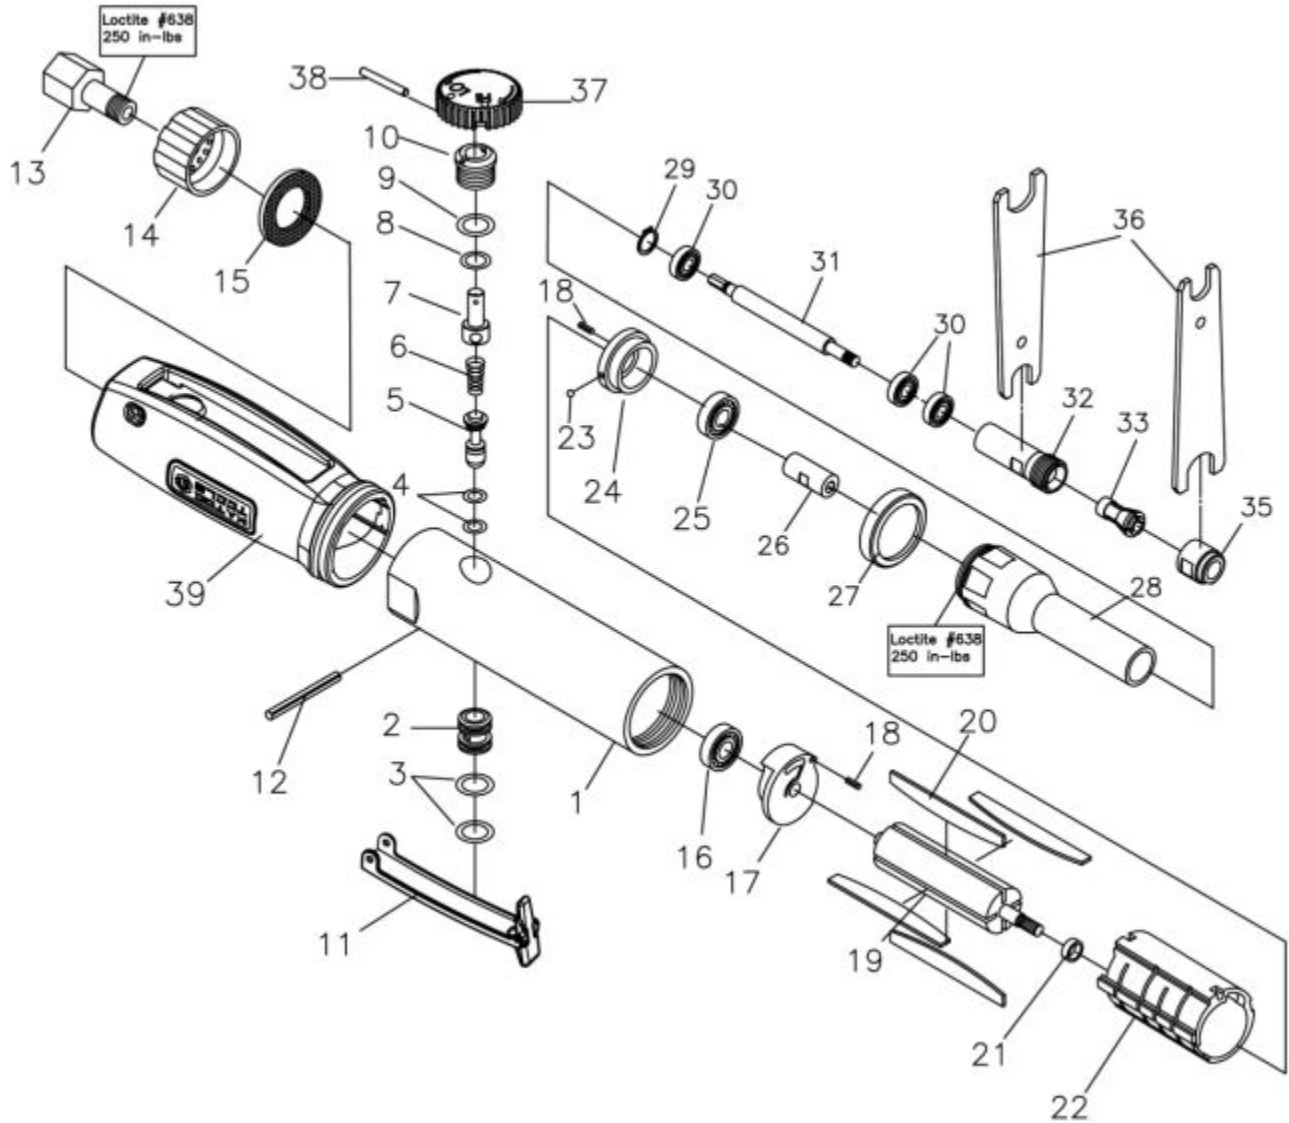

MT3880L - 1 HP EXTENDED DIE GRINDER

Item: MT3880L

Description: 1 HP EXTENDED DIE GRINDER

Notes: N/A

Figure No	Part Number	Description	No. Reqd	Warranty Code
0	*K7MT1BT28	COLLET (1/8") OPTIONAL	0	
1	K7RS388401	HOUSING F/GRINDR MT3880,MT3884	1	X
2	K7RS388402	THRLE VALVE BUSHING F/MT3880	1	X
3	K7RS305A15	O RING F/MT3880,MT3884	2	X
4	K7RS305A05	O RING F/MT3880,MT3884	2	X
5	K7RS388405	THROTTLE PIN F/MT3880,MT3884	1	X
6	K7RS388406	SPRING F/GRINDR MT3880,MT3884	1	X
7	K7RS388407	AIR REGULATOR MT3880,MT3884	1	X
8	K7RS305A09	O RING F/MT3880,MT3884	1	X
9	K7RS388409	O RING F/MT3880,MT3884	1	X
10	K7RS388410	VALVE PLUG F/MT3880, MT3884	1	X
11	K7RS388411	SAFETY THROT.LVR F/MT3880,3884	1	X
12	K7305A13	PIN	1	X
13	K7RS388413	AIR INLET F/MT3880, MT3884	1	X
14	*K7RS3888414A	EXHAUST CAP	1	
15	K7RS388415	SILENCER F/MT3880,MT3884	1	X
16	K721114	BEARING F/RL600	1	X
17	K7RS388017	REAR END PLATE F/MT3880	1	X
18	K7RS388418	ROLL PIN F/MT3880, MT3884	2	X
19	K7RS388419	ROTOR F/MT3880, MT3884	1	X
20	K7RS388420	ROTOR BLADE F/MT3880,MT3884	4	X
21	K7RS388421	SPACER F/MT3880,MT3884	1	X
22	*K7RS288422	CYLINDER	1	
23	K7RS388024	FRT END PLATE W/BALL F/MT3880	1	X
24	K7RS388024	FRT END PLATE W/BALL F/MT3880	1	X
25	K710920	BEARING FOR RL500	1	X
26	*K7Spindle	RS105226	1	
27	*K7RS299430	HOUSING CAP	1	
28	*K7RS105228	SPINDLE HOUSING	1	
29	K7RS105229	RETAINING RING F/ MT3880L	1	X
30	K7RS105230	BALL BEARING F/MT3880L	3	X
31	K7RS105231	SPINDLE EXTENSION F/MT3880L	1	X
32	*K7RS105232	SPINDLE CHUCK	1	

33	K7RS305A34	COLLET F/RL305A,MT3880	1	X
35	K7RS388029	COLLET NUT F/MT3880	1	X
36	K7RS388448	SPAN WR 14&19MM F/MT3880,3884	2	X
37	K7RS388450	REGULATOR KNOB F/MT3880,MT3884	1	X
38	K7RS388451	PIN F/MT3880,MT3884	1	X
39	*K7RS3880L	COMFORT GRIP	1	