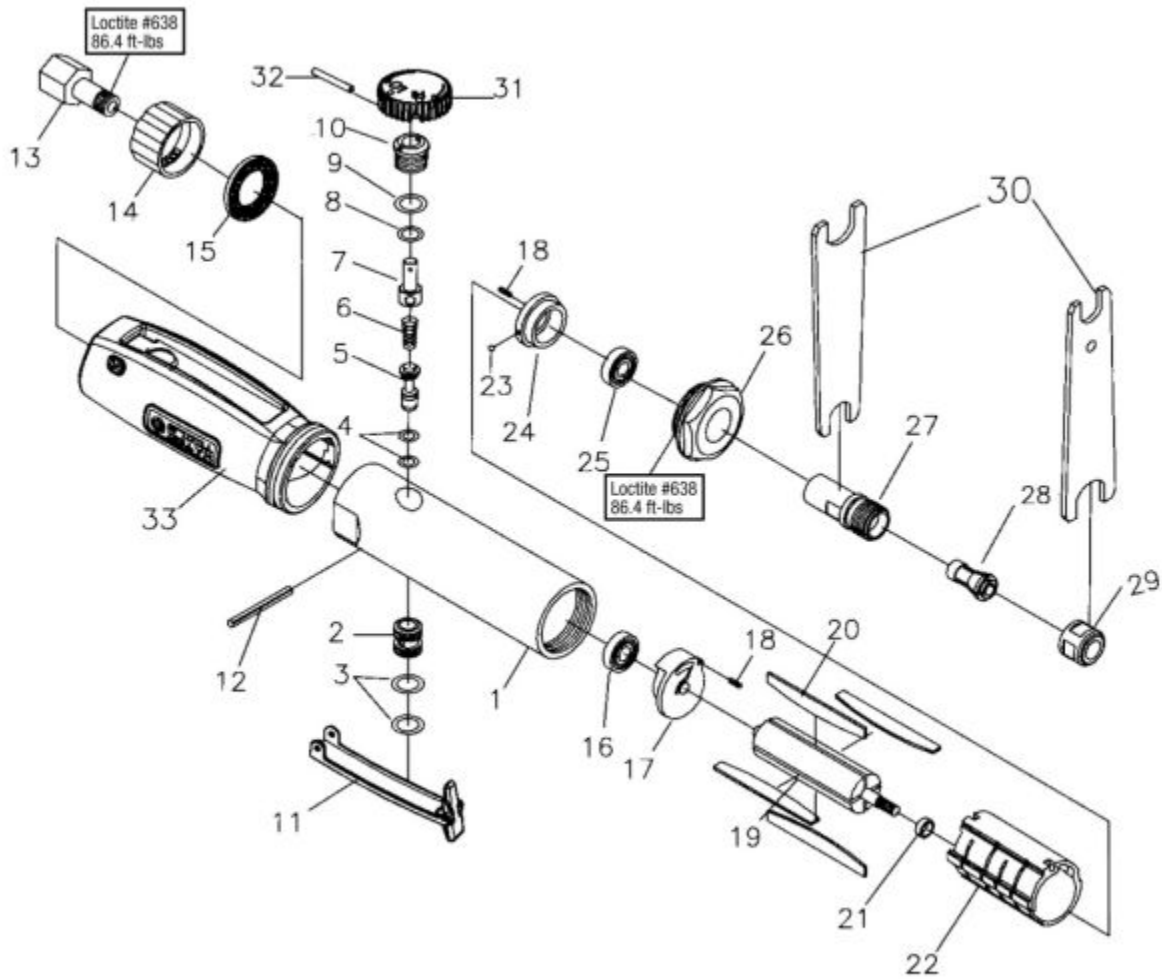

MT3880 - 1.0 HP STRAIGHT DIE GRINDER

Item: MT3880

Description: 1.0 HP STRAIGHT DIE GRINDER

Notes: N/A

Figure No	Part Number	Description	No. Reqd	Warranty Code
1	K7RS388401	HOUSING F/GRINDR MT3880,MT3884	1	X
2	K7RS388402	THRLE VALVE BUSHING F/MT3880	1	X
3	K7RS305A15	O RING F/MT3880,MT3884	2	X
4	K7RS305A05	O RING F/MT3880,MT3884	2	X
5	K7RS388405	THROTTLE PIN F/MT3880,MT3884	1	X
6	K7RS388406	SPRING F/GRINDR MT3880,MT3884	1	X
7	K7RS388407	AIR REGULATOR MT3880,MT3884	1	X
8	K7RS305A09	O RING F/MT3880,MT3884	1	X
9	K7RS388409	O RING F/MT3880,MT3884	1	X
10	K7RS388410	VALVE PLUG F/MT3880, MT3884	1	X
11	K7RS388411	SAFETY THROT.LVR F/MT3880,3884	1	X
12	K7RS305A13	PIN F/MT3880,MT3884	1	X
13	K7RS388413	AIR INLET F/MT3880, MT3884	1	X
14	K7RS388414	EXHAUST SWIVEL F/MT3880,MT3884	1	X
15	K7RS388415	SILENCER F/MT3880,MT3884	1	X
16	K7RS21114	BEARING SX233A AND MT1884	1	X
17	K7RS388017	REAR END PLATE F/MT3880	1	X
18	K7RS388418	ROLL PIN F/MT3880, MT3884	2	X
19	K7RS388419	ROTOR F/MT3880, MT3884	1	X
20	K7RS388420	ROTOR BLADE F/MT3880,MT3884	4	X
21	K7RS388421	SPACER F/MT3880,MT3884	1	X
22	K7RS388422	CYLINDER F/MT3880, MT3884	1	X
24	K7RS388024	FRT END PLATE W/BALL F/MT3880	1	X
25	K7RS10920	BALL BEARING MT1430,50,60,1884	1	X
26	K7RS388026	HOUSING CAP F/MT3880	1	K
27	K7RS388027	CHUCK SPINDLE/GRINDER F/MT3880	1	X
28	K7RS305A34	COLLET F/RL305A,MT3880	1	X
28	MT1BT28	1/8 IN COLLET	0	X
29	K7RS388029	COLLET NUT F/MT3880	1	X
30	K7RS388448	SPAN WR 14&19MM F/MT3880,3884	2	X
31	K7RS388450	REGULATOR KNOB F/MT3880,MT3884	1	X
32	K7RS388451	PIN F/MT3880,MT3884	1	X
33	K7RS388033	COMFORT GRP F/MT3880	1	X