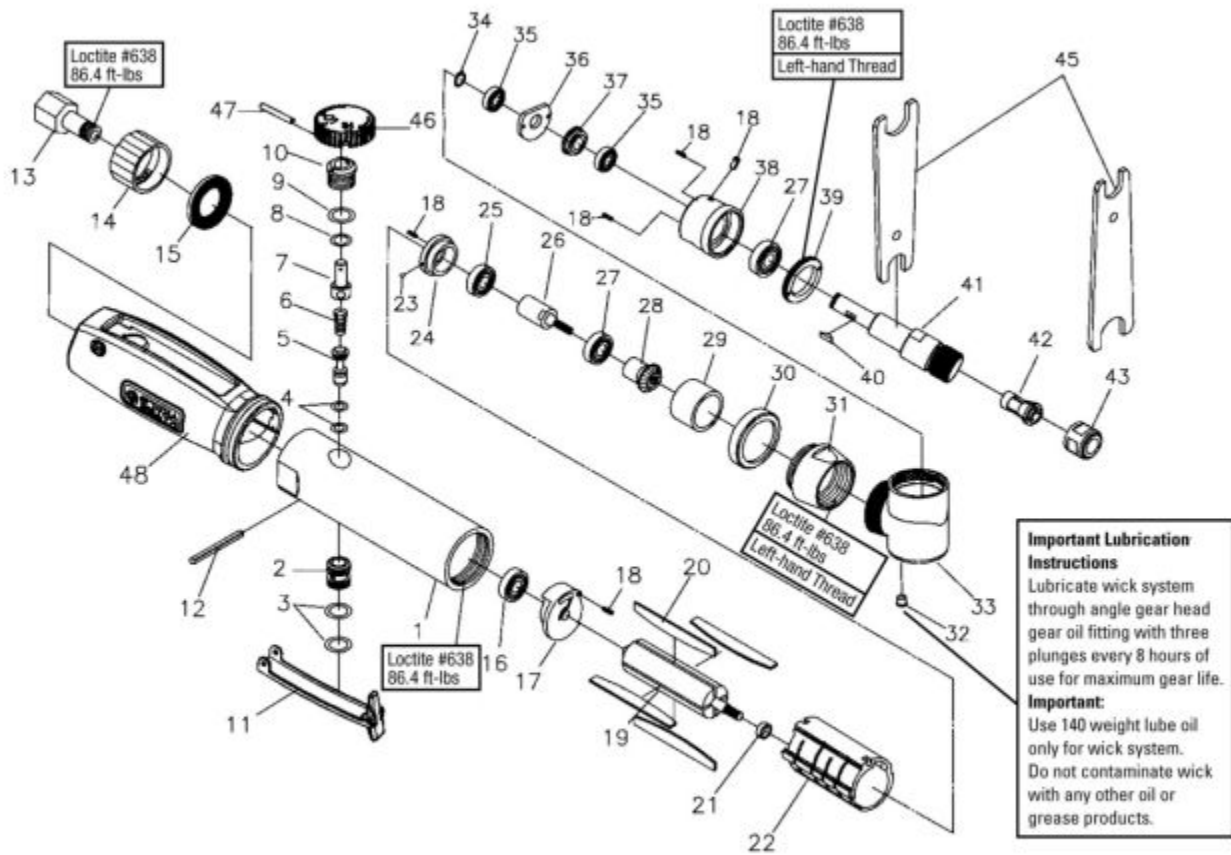

MT3883 - 1.0 HP RIGHT ANGLE DIE GRINDE

Item: MT3883

Description: 1.0 HP RIGHT ANGLE DIE GRINDE

Notes: N/A

Figure No	Part Number	Description	No. Reqd	Warranty Code
1	K7RS388401	HOUSING F/GRINDR MT3880,MT3884	1	X
2	K7RS388402	THRLE VALVE BUSHING F/MT3880	1	X
3	K7RS305A15	O RING F/MT3880,MT3884	2	X
4	K7RS305A05	O RING F/MT3880,MT3884	2	X
5	K7RS388405	THROTTLE PIN F/MT3880,MT3884	1	X
6	K7RS388406	SPRING F/GRINDR MT3880,MT3884	1	X
7	K7RS388407	AIR REGULATOR MT3880,MT3884	1	X
8	K7RS305A09	O RING F/MT3880,MT3884	1	X
9	K7RS388409	O RING F/MT3880,MT3884	1	X
10	K7RS388410	VALVE PLUG F/MT3880, MT3884	1	X
11	K7RS388411	SAFETY THROT.LVR F/MT3880,3884	1	X
12	K7RS305A13	PIN F/MT3880,MT3884	1	X
13	K7RS388413	AIR INLET F/MT3880, MT3884	1	X
14	K7RS388414	EXHAUST SWIVEL F/MT3880,MT3884	1	X
15	K7RS388415	SILENCER F/MT3880,MT3884	1	X
16	K7RS21114	BEARING SX233A AND MT1884	1	X
17	K7RS388417	REAR END PLATE F/MT3884	1	X
18	K7RS388418	ROLL PIN F/MT3880, MT3884	5	X
19	K7RS388419	ROTOR F/MT3880, MT3884	1	X
20	K7RS388420	ROTOR BLADE F/MT3880,MT3884	4	X
21	K7RS388421	SPACER F/MT3880,MT3884	1	X
22	K7RS388422	CYLINDER F/MT3880, MT3884	1	X
23	*K7INCLUDED IN #24	STEEL BALL 3/32	1	
24	K7RS388424	FRT END PLATE F/MT3884	1	X
25	K7RS10920	BALL BEARING MT1430,50,60,1884	1	X
26	K7RS388426	GEAR SHAFT F/MT3884	1	X
27	K7RS227B25	BALL BEARING MT1430,MT1450,60	1	X
28	K7RS388428	BEVEL GEAR SHAFT F/MT3884	1	X
29	K7RS388429	BUSHING F/MT3884	1	X
30	K7RS388430	HOUSING CAP F/MT3884	1	X
31	K7RS388431	LOCK NUT F/MT3884	1	X
32	K7RS305A30	GREASE FITTING F/MT3884	1	X
33	K7RS388433	ANGLE HOUSING F/MT3884	1	X