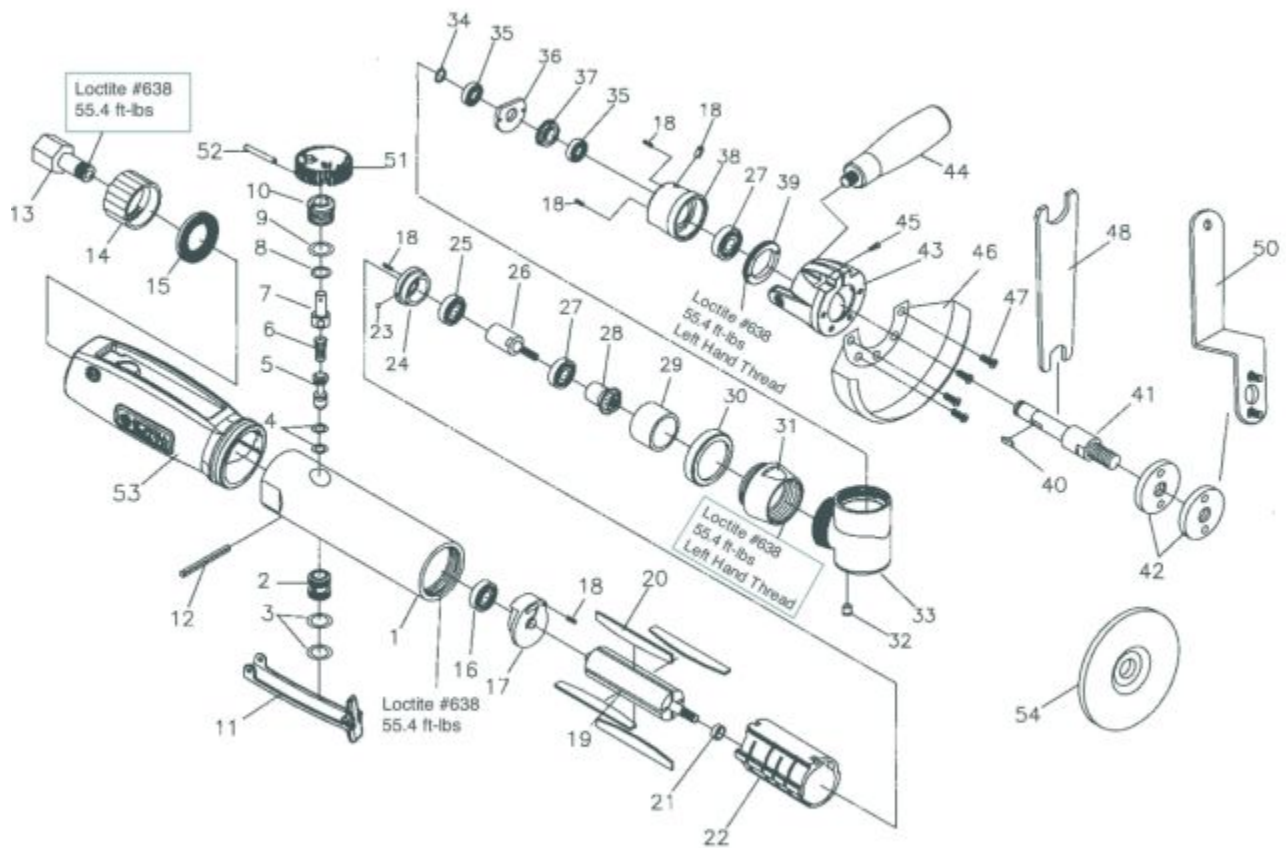

## MT3884 - 1.0 HP 4 1/2" ANGLE GRINDER

Item: MT3884

Description: 1.0 HP 4 1/2" ANGLE GRINDER

Notes: N/A

Figure No	Part Number	Description	No. Reqd	Warranty Code
1	K7RS388401	HOUSING F/GRINDR MT3880,MT3884	1	X
2	K7RS388402	THRLE VALVE BUSHING F/MT3880	1	X
3	K7RS305A15	O RING F/MT3880,MT3884	2	X
4	K7RS305A05	O RING F/MT3880,MT3884	2	X
5	K7RS388405	THROTTLE PIN F/MT3880,MT3884	1	X
6	K7RS388406	SPRING F/GRINDR MT3880,MT3884	1	X
7	K7RS388407	AIR REGULATOR MT3880,MT3884	1	X
8	K7RS305A09	O RING F/MT3880,MT3884	1	X
9	K7RS388409	O RING F/MT3880,MT3884	1	X
10	K7RS388410	VALVE PLUG F/MT3880, MT3884	1	X
11	K7RS388411	SAFETY THROT.LVR F/MT3880,3884	1	X
12	K7RS305A13	PIN F/MT3880,MT3884	1	X
13	K7RS388413	AIR INLET F/MT3880, MT3884	1	X
14	K7RS388414A	EXHAUST CAP F/MT3884	1	X
15	K7RS388415	SILENCER F/MT3880,MT3884	1	X
16	K7RS21114	BEARING SX233A AND MT1884	1	X
17	K7RS388417	REAR END PLATE F/MT3884	1	X
18	K7RS388418	ROLL PIN F/MT3880, MT3884	5	X
19	K7RS388419	ROTOR F/MT3880, MT3884	1	X
20	K7RS388420	ROTOR BLADE F/MT3880,MT3884	4	X
21	K7RS388421	SPACER F/MT3880,MT3884	1	X
22	K7RS388422	CYLINDER F/MT3880, MT3884	1	X
23	*K7-	STEEL BALL (INCL. WITH #24)	1	
24	K7RS388424	FRT END PLATE F/MT3884	1	X
25	K7RS10920	BALL BEARING MT1430,50,60,1884	1	X
26	K7RS388426	GEAR SHAFT F/MT3884	1	X
27	K7RS227B25	BALL BEARING MT1430,MT1450,60	2	X
28	K7RS388428	BEVEL GEAR SHAFT F/MT3884	1	X
29	K7RS388429	BUSHING F/MT3884	1	X
30	K7RS388430	HOUSING CAP F/MT3884	1	X
31	K7RS388431	LOCK NUT F/MT3884	1	X
32	K7RS305A30	GREASE FITTING F/MT3884	1	X
33	K7RS38843	ANGLE HOUSING F/MT3884	1	X