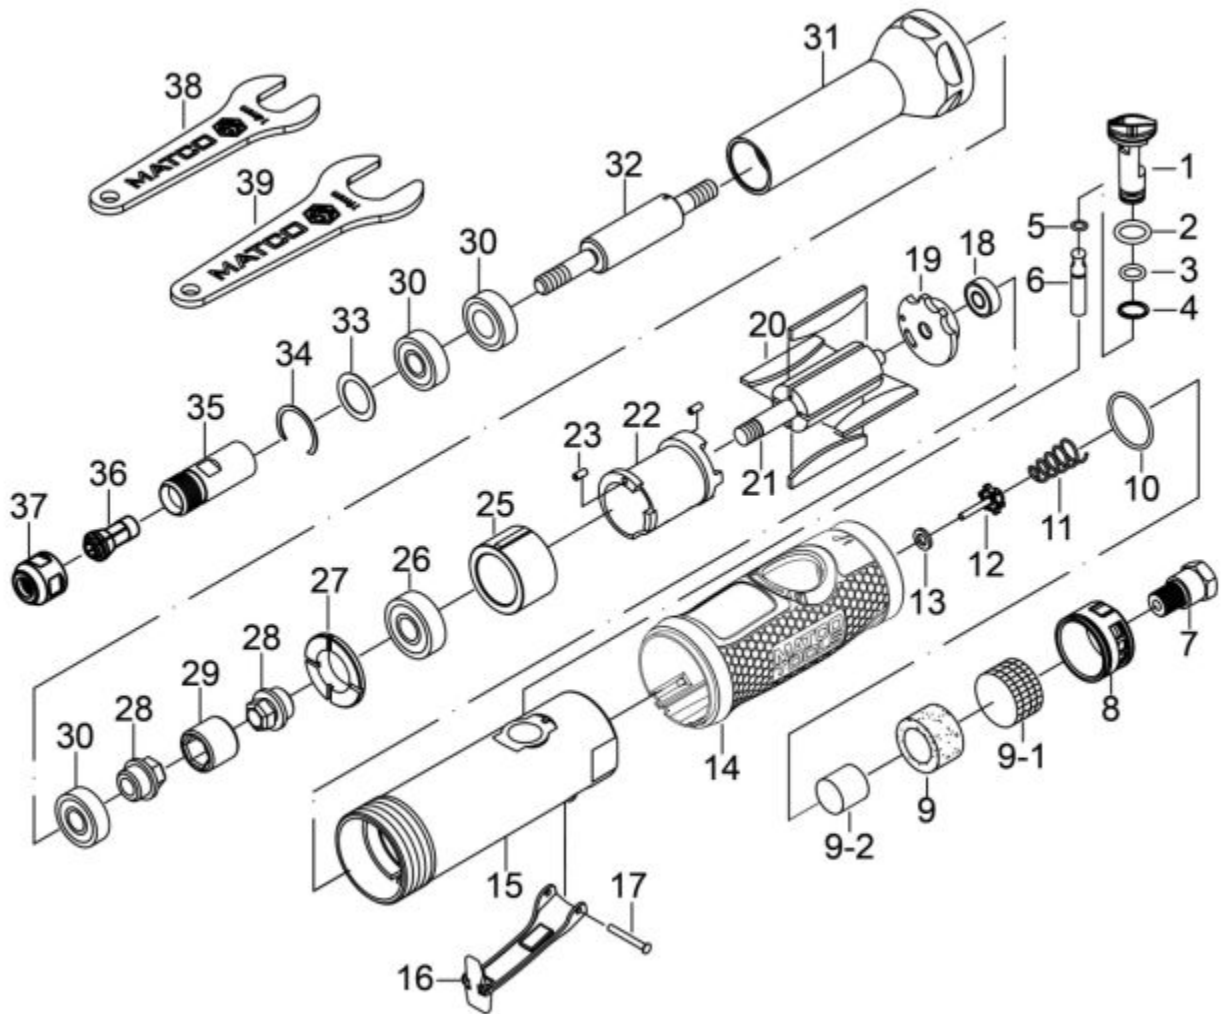

MT4880L - .75HP EXTENDED DIE GRINDER

Item: MT4880L

Description: .75HP EXTENDED DIE GRINDER

Notes: Not Shown RS4880LK Warning Label qty 1

Figure No	Part Number	Description	No. Reqd	Warranty Code
1	K7RS15401	REGULATOR F/ MT4880	1	X
2	K7RS288302	O RING F/MT2880L,MT2885	1	X
3	K7RS288303	O RING F/MT2880L,MT2885	1	X
4	K7RS288304	SNAP RING F/MT2880L,MT2885	1	X
5	RS246605	O-RING	1	X
6	K7RS488306	VALVE STEM FOR MT4883	1	X
7	K7RS15407	AIR INLET FOR MT4883	1	X
8	K7RS15408	MUFFLER FOR MT4880	1	X
9	K7RS288309	COTTONSILENCER F/MT2880L	1	X
9	K7RS15459	STAINLESS MESH F/ MT4880	1	X
9	K7RS2883091	SILENCER F/ MT4880	1	X
10	K7RS31511	O-RING (26.7 1.78)	1	X
11	K7RS288314	SPRING F/MT2880L,MT2885	1	X
12	K7RS288315	VALVE F/MT2880L,MT2885	1	X
13	K7RS288316	WASHER F/MT2880L,MT2885	1	X
14	K7RS29014	HOUSING F/MT4880	1	X
15	K7RS15416	HOUSING F/ MT4880L	1	X
16	K7RS524561	THROTTLE LEVER F/MT4880	1	X
17	K7RS621011	SPRING PIN (3X4L)	1	X
18	K7RS21114	BEARING SX233A AND MT1884	1	X
19	*K7RS15419B	REAR PLATE	1	
20	K7RS850XLR22	ROTOR BLADE	4	X
21	*K7RS25523	ROTOR	1	
22	*K7RS15424A	CYLINDER	1	
23	*K7RS520118	PIN (2.5 X 6L)	2	
24	*K7RS29527	FRONT PLATE	1	
25	*K7RS29527A	BEARING (6000ZZ)	1	
26	K7RS10920	BALL BEARING MT1430,50,60,1884	1	X
27	*K7RS29027	WASHER	1	
28	K7RS2880L28	COUPLING NUT F/MT2880L	1	X
29	K7RS25429	COUPLING F/ MT2872L	1	X
30	K7RS30524	BALL BEARING F/MT1883,MT1834	3	X
31	*K7RS29031	SPINDLE HOUSING	1	

32	K7RS2880L31	SPINDLE F/MT2880L GRINDER	1	X
33	*K7RS20036	WASHER	1	
34	*K7RS29034	SNAP RING	1	
35	K7RS288029	SPINDLE F/MT2880L GRINDER	1	X
36	K7RS520129	1/4 IN COLLET FOR MT4883	1	X
37	K7RS20636	1/4" COLLET NUT F/MT2880L	1	X
38	K7RS288341	19MM STOP SPANNER F/MT2880L	1	X
39	K7RS288342	14MM STOP SPANNER F/MT1885K	1	X